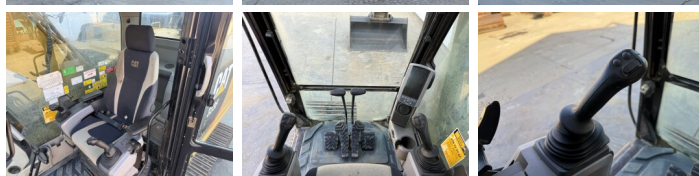

Description

Available at Boss Machinery! This Caterpillar 323FL Excavators from 2017 has an engine power of 122 kW and counts 7352 operational hours. The total weight of this Caterpillar 323FL is 21400 kg and the dimensions are 9.51 x 3.17 x 3.08. Furthermore, this 323FL is equipped with Heated Seat, Attache rapide pour godet, Camera, Radio, Fonction hydraulique supplémentaire, Fonction de marteau, Graissage centralisé. The Caterpillar Excavators also has a CE marking. Do you want more information or do you want to try the Caterpillar 323FL at our yard? Please let us know.

Plate % **60**
Sprocket % **10**
Chain % **10**
Largeur de la plaque **80 cm**

Opties

Heated Seat

Attache rapide pour godet

Camera

Radio

Fonction hydraulique
supplémentaire

Fonction de marteau