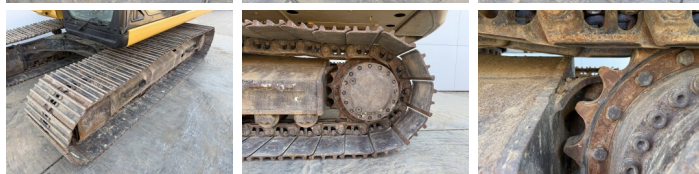

Description

Available at Boss Machinery! This Caterpillar 323FL Excavators from 2017 has an engine power of 122 kW and counts 7352 operational hours. The total weight of this Caterpillar 323FL is 21400 kg and the dimensions are 9.51 x 3.17 x 3.08. Furthermore, this 323FL is equipped with Heated Seat, Attache rapide pour godet, Camera, Radio, Fonction hydraulique supplémentaire, Fonction de marteau, Graissage centralisé. The Caterpillar Excavators also has a CE marking. Do you want more information or do you want to try the Caterpillar 323FL at our yard? Please let us know.

Plate % **60**
Sprocket % **10**
Chain % **10**
Largeur de la plaque **80 cm**

Opties

Heated Seat

Attache rapide pour godet

Camera

Radio

Fonction hydraulique
supplémentaire

Fonction de marteau