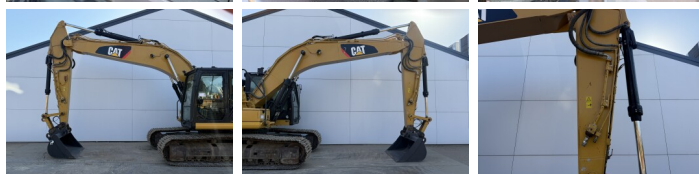

Caterpillar

Caterpillar 323FL

BOSS
MACHINERY

€ 69.500excl.

Annee de construction **2017**
Numero de reference **BM007613**
Heures **7.352**

Algemeen

Type **323FL**
Emplacement **Veldhoven, Netherlands**
Certificaat **CE**

Description

Available at Boss Machinery! This Caterpillar 323FL Excavators from 2017 has an engine power of 122 kW and counts 7352 operational hours. The total weight of this Caterpillar 323FL is 21400 kg and the dimensions are 9.51 x 3.17 x 3.08. Furthermore, this 323FL is equipped with Heated Seat, Attache rapide pour godet, Camera, Radio, Fonction hydraulique supplémentaire, Fonction de marteau, Graissage centralisé. The Caterpillar Excavators also has a CE marking. Do you want more information or do you want to try the Caterpillar 323FL at our yard? Please let us know.

Maten / Gewichten

Dimensions L*L*H **9.51 x 3.17 x 3.08**
Poids **21400**

Motor informatie

Moteur marque **Caterpillar**
Moteur type **C4.4**
Cylindres **4**
Turbo
Puissance dans kW **122**

Banden / Rupsen

Plate % **60**
Sprocket % **10**
Chain % **10**
Largeur de la plaque **80 cm**

Opties

Heated Seat

Attache rapide pour godet

Camera

Radio

Fonction hydraulique
supplémentaire

Fonction de marteau