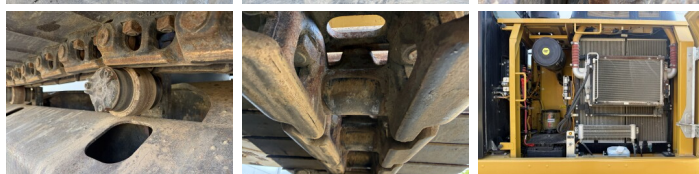

Caterpillar

Caterpillar 323FL

BOSS
MACHINERY

€ 69.500excl.

Annee de construction **2017**
Numero de reference **BM007613**
Heures **7.352**

Algemeen

Type **323FL**
Emplacement **Veldhoven, Netherlands**
Certificaat **CE**

Description

Available at Boss Machinery! This Caterpillar 323FL Excavators from 2017 has an engine power of 122 kW and counts 7352 operational hours. The total weight of this Caterpillar 323FL is 21400 kg and the dimensions are 9.51 x 3.17 x 3.08. Furthermore, this 323FL is equipped with Heated Seat, Attache rapide pour godet, Camera, Radio, Fonction hydraulique supplémentaire, Fonction de marteau, Graissage centralisé. The Caterpillar Excavators also has a CE marking. Do you want more information or do you want to try the Caterpillar 323FL at our yard? Please let us know.

Maten / Gewichten

Dimensions L*L*H **9.51 x 3.17 x 3.08**
Poids **21400**

Motor informatie

Moteur marque **Caterpillar**
Moteur type **C4.4**
Cylindres **4**
Turbo
Puissance dans kW **122**

Banden / Rupsen

Plate % **60**
Sprocket % **10**
Chain % **10**
Largeur de la plaque **80 cm**