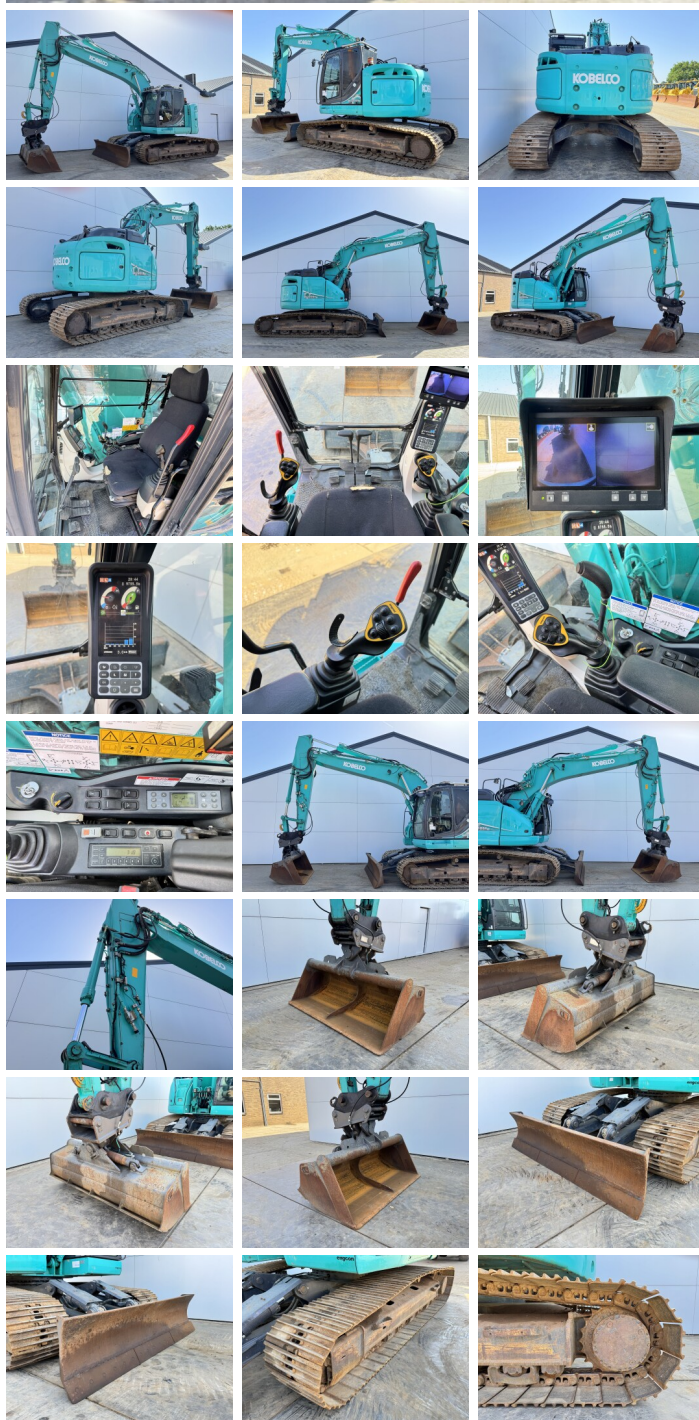

Kobelco

Kobelco SK230SRLC-5

BOSS
MACHINERY

€ 59.500excl.

Annee de construction **2017**
Numero de reference **BM007730**
Heures **9.755**

Algemeen

Type SK230SRLC-5
Emplacement Veldhoven, Netherlands
Certificaat CE + EPA

Available at Boss Machinery! This Kobelco SK230SRLC-5 Excavators from 2017 has an engine power of 124 kW and counts 9755 operational hours. The total weight of this Kobelco SK230SRLC-5 is 25400 kg and the dimensions are 8.75 x 3.08 x 3.66. Furthermore, this SK230SRLC-5 is equipped with Radio, Heated Seat, Attache rapide pour godet, Camera, Fonction hydraulique supplémentaire, Fonction de marteau, Graissage centralisé. The Kobelco Excavators also has a CE + EPA marking. Do you want more information or do you want to try the Kobelco SK230SRLC-5 at our yard? Please let us know.

Maten / Gewichten

Dimensions L*L*H 8.75 x 3.08 x 3.66
Poids 25400

Motor informatie

Moteur marque Hino
Moteur type AA-J05E-UM
Cylindres 4
Turbo
Puissance dans kW 124

Banden / Rupsen

Plate % 60
Sprocket % 40
Chain % 40
Largeur de la plaque 70 cm