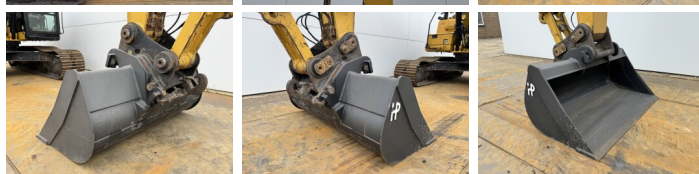

Description

Available at Boss Machinery! This Caterpillar 323FL Excavators from 2017 has an engine power of 122 kW and counts 5662 operational hours. The total weight of this Caterpillar 323FL is 22600 kg and the dimensions are 9.53 x 3.07 x 3.09. Furthermore, this 323FL is equipped with Radio, Heated Seat, Attache rapide pour godet, Camera, Fonction hydraulique supplémentaire, Fonction de marteau, Graissage centralisé. The Caterpillar Excavators also has a CE marking. Do you want more information or do you want to try the Caterpillar 323FL at our yard? Please let us know.

Maten / Gewichten

Dimensions L*L*H **9.53 x 3.07 x 3.09**
Poids **22600**

Motor informatie

Moteur marque **Caterpillar**
Moteur type **C7.1**
Cylindres **6**
Turbo
Puissance dans kW **122**

Banden / Rupsen

Plate % **60**
Sprocket % **15**
Chain % **15**
Largeur de la plaque **70 cm**

BOSS

MACHINERY

Opties

Radio

Heated Seat

Attache rapide pour godet

Camera