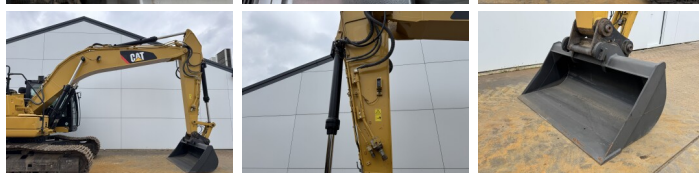

Caterpillar

Caterpillar 323FL

€ 72.500excl.

Annee de construction **2017**
Numero de reference **BM007611**
Heures **5.662**

Algemeen

Type **323FL**
Emplacement **Veldhoven, Netherlands**
Certificaat **CE**

Description

Available at Boss Machinery! This Caterpillar 323FL Excavators from 2017 has an engine power of 122 kW and counts 5662 operational hours. The total weight of this Caterpillar 323FL is 22600 kg and the dimensions are 9.53 x 3.07 x 3.09. Furthermore, this 323FL is equipped with Radio, Heated Seat, Attache rapide pour godet, Camera, Fonction hydraulique supplémentaire, Fonction de marteau, Graissage centralisé. The Caterpillar Excavators also has a CE marking. Do you want more information or do you want to try the Caterpillar 323FL at our yard? Please let us know.

Maten / Gewichten

Dimensions L*L*H **9.53 x 3.07 x 3.09**
Poids **22600**

Motor informatie

Moteur marque **Caterpillar**
Moteur type **C7.1**
Cylindres **6**
Turbo
Puissance dans kW **122**

Banden / Rupsen

Plate % **60**
Sprocket % **15**
Chain % **15**
Largeur de la plaque **70 cm**

BOSS

MACHINERY