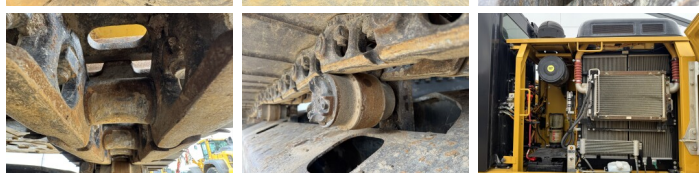

Caterpillar

Caterpillar 323FL

€ 72.500excl.

Annee de construction **2017**
Numero de reference **BM007611**
Heures **5.662**

Algemeen

Type **323FL**
Emplacement **Veldhoven, Netherlands**
Certificaat **CE**

Description

Available at Boss Machinery! This Caterpillar 323FL Excavators from 2017 has an engine power of 122 kW and counts 5662 operational hours. The total weight of this Caterpillar 323FL is 22600 kg and the dimensions are 9.53 x 3.07 x 3.09. Furthermore, this 323FL is equipped with Radio, Heated Seat, Attache rapide pour godet, Camera, Fonction hydraulique supplémentaire, Fonction de marteau, Graissage centralisé. The Caterpillar Excavators also has a CE marking. Do you want more information or do you want to try the Caterpillar 323FL at our yard? Please let us know.

Maten / Gewichten

Dimensions L*L*H **9.53 x 3.07 x 3.09**
Poids **22600**

Motor informatie

Moteur marque **Caterpillar**
Moteur type **C7.1**
Cylindres **6**
Turbo
Puissance dans kW **122**

Banden / Rupsen

Plate % **60**
Sprocket % **15**
Chain % **15**
Largeur de la plaque **70 cm**

BOSS

MACHINERY