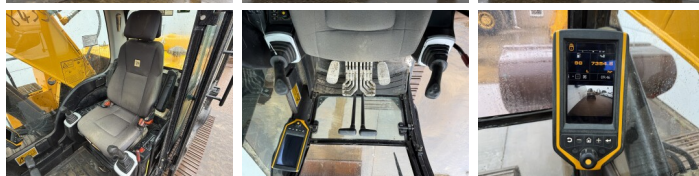

JCB

JCB JS220LC

BOSS
MACHINERY

Annee de construction **2017**
Numero de reference **BM007524**
Heures **7.354**

Algemeen

Type JS220LC
Emplacement Veldhoven, Netherlands
Certificaat CE

Available at Boss Machinery! This JCB JS220LC Excavators from 2017 has an engine power of 129 kW and counts 7354 operational hours. The total weight of this JCB JS220LC is 22310 kg and the dimensions are 9.61 x 3.08 x 3.19. Furthermore, this JS220LC is equipped with Camera, Radio, Heated Seat, Attache rapide pour godet, Fonction hydraulique supplémentaire, Fonction de marteau. The JCB Excavators also has a CE marking. Do you want more information or do you want to try the JCB JS220LC at our yard? Please let us know.

Description

Maten / Gewichten

Poids 22310
Dimensions L*L*H 9.61 x 3.08 x 3.19

Motor informatie

Moteur marque JCB ECOMAX
Moteur type 448 TA4-129E
Cylindres 6
Turbo
Puissance dans kW 129

Banden / Rupsen

Plate % 50
Sprocket % 50
Chain % 50
Largeur de la plaque 70 cm

Opties

Camera
Radio

Heated Seat

Attache rapide pour godet

Fonction hydraulique
supplémentaire

Fonction de marteau