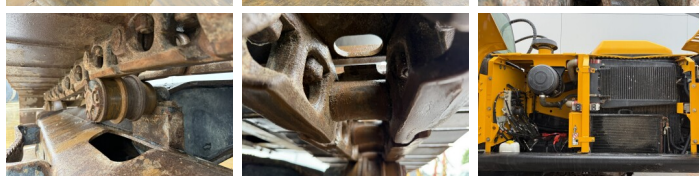

JCB

JCB JS220LC

BOSS
MACHINERY

Annee de construction **2017**
Numero de reference **BM007524**
Heures **7.354**

Algemeen

Type JS220LC
Emplacement Veldhoven, Netherlands
Certificaat CE

Available at Boss Machinery! This JCB JS220LC Excavators from 2017 has an engine power of 129 kW and counts 7354 operational hours. The total weight of this JCB JS220LC is 22310 kg and the dimensions are 9.61 x 3.08 x 3.19. Furthermore, this JS220LC is equipped with Camera, Radio, Heated Seat, Attache rapide pour godet, Fonction hydraulique supplémentaire, Fonction de marteau. The JCB Excavators also has a CE marking. Do you want more information or do you want to try the JCB JS220LC at our yard? Please let us know.

Description

Maten / Gewichten

Poids 22310
Dimensions L*L*H 9.61 x 3.08 x 3.19

Motor informatie

Moteur marque JCB ECOMAX
Moteur type 448 TA4-129E
Cylindres 6
Turbo
Puissance dans kW 129

Banden / Rupsen

Plate % 50
Sprocket % 50
Chain % 50
Largeur de la plaque 70 cm

Opties

Camera
Radio

Heated Seat

Attache rapide pour godet

Fonction hydraulique
supplémentaire

Fonction de marteau