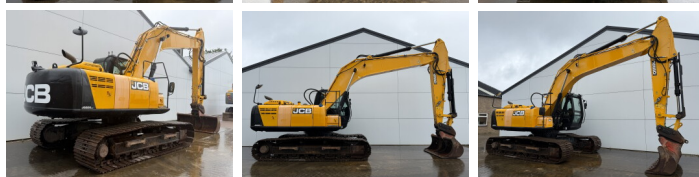

JCB

JCB JS220LC

BOSS
MACHINERY

Annee de construction **2017**
Numero de reference **BM007524**
Heures **7.354**

Algemeen

Type JS220LC
Emplacement Veldhoven, Netherlands
Certificaat CE

Available at Boss Machinery! This JCB JS220LC Excavators from 2017 has an engine power of 129 kW and counts 7354 operational hours. The total weight of this JCB JS220LC is 22310 kg and the dimensions are 9.61 x 3.08 x 3.19. Furthermore, this JS220LC is equipped with Camera, Radio, Heated Seat, Attache rapide pour godet, Fonction hydraulique supplémentaire, Fonction de marteau. The JCB Excavators also has a CE marking. Do you want more information or do you want to try the JCB JS220LC at our yard? Please let us know.

Description

Maten / Gewichten

Poids 22310
Dimensions L*L*H 9.61 x 3.08 x 3.19

Motor informatie

Moteur marque JCB ECOMAX
Moteur type 448 TA4-129E
Cylindres 6
Turbo
Puissance dans kW 129

Banden / Rupsen

Plate % 50
Sprocket % 50
Chain % 50
Largeur de la plaque 70 cm

Opties

Camera
Radio