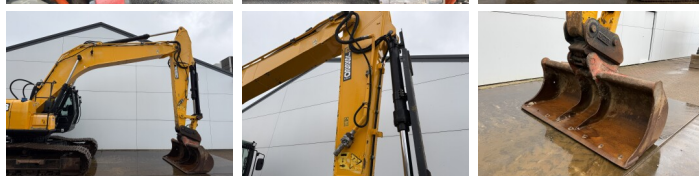

JCB

JCB JS220LC

BOSS
MACHINERY

Annee de construction **2017**
Numero de reference **BM007524**
Heures **7.354**

Algemeen

Type JS220LC
Emplacement Veldhoven, Netherlands
Certificaat CE

Available at Boss Machinery! This JCB JS220LC Excavators from 2017 has an engine power of 129 kW and counts 7354 operational hours. The total weight of this JCB JS220LC is 22310 kg and the dimensions are 9.61 x 3.08 x 3.19. Furthermore, this JS220LC is equipped with Camera, Radio, Heated Seat, Attache rapide pour godet, Fonction hydraulique supplémentaire, Fonction de marteau. The JCB Excavators also has a CE marking. Do you want more information or do you want to try the JCB JS220LC at our yard? Please let us know.

Description

Maten / Gewichten

Poids 22310
Dimensions L*L*H 9.61 x 3.08 x 3.19

Motor informatie

Moteur marque JCB ECOMAX
Moteur type 448 TA4-129E
Cylindres 6
Turbo
Puissance dans kW 129

Banden / Rupsen

Plate % 50
Sprocket % 50
Chain % 50
Largeur de la plaque 70 cm

Opties

Camera
Radio

Heated Seat

Attache rapide pour godet

Fonction hydraulique
supplémentaire

Fonction de marteau