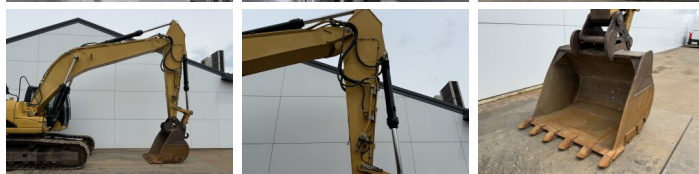

Caterpillar

Caterpillar 325DLN

BOSS
MACHINERY

Annee de construction **2007**
Numero de reference **BM007646**
Heures **13.133**

Algemeen

Type **325DLN**
Emplacement **Veldhoven, Netherlands**
Certificaat **CE**

Description

Available at Boss Machinery! This Caterpillar 325DLN Excavators from 2007 has an engine power of 152 kW and counts 13133 operational hours. The total weight of this Caterpillar 325DLN is 31600 kg and the dimensions are 10.23 x 2.99 x 3.58. Furthermore, this 325DLN is equipped with Attache rapide pour godet, Radio, Fonction hydraulique supplémentaire, Fonction de marteau, Graissage centralisé. The Caterpillar Excavators also has a CE marking. Do you want more information or do you want to try the Caterpillar 325DLN at our yard? Please let us know.

Sprocket % **80**
Plate % **40**
Chain % **5**
Largeur de la plaque **60 cm**

Opties

Attache rapide pour godet

Radio

Fonction hydraulique
supplémentaire

Fonction de marteau

Graissage centralisé