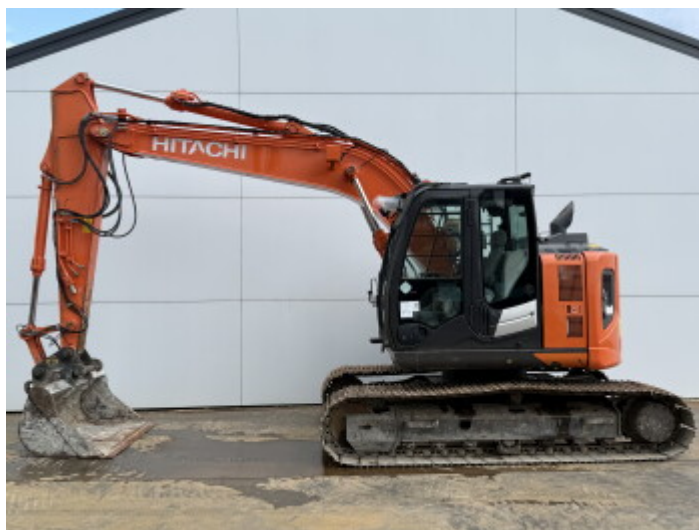

Hitachi

Hitachi ZX135US-6

BOSS
MACHINERY

€ 42.500excl.

Annee de construction **2017**
Numero de reference **BM007596**
Heures **5.173**

Algemeen

Type ZX135US-6
Emplacement Veldhoven, Netherlands
Certificaat CE + EPA

Description Available at Boss Machinery! This Hitachi ZX135US-6 Excavators from 2017 has an engine power of 130 kW and counts 5173 operational hours. The total weight of this Hitachi ZX135US-6 is 18300 kg and the dimensions are 743 x 270 x 282. Furthermore, this ZX135US-6 is equipped with Attache rapide pour godet, Radio, Camera, Graissage centralisé. The Hitachi Excavators also has a CE + EPA marking. Do you want more information or do you want to try the Hitachi ZX135US-6 at our yard? Please let us know.

Maten / Gewichten

Dimensions L*L*H 743 x 270 x 282
Poids 18300

Motor informatie

Moteur marque Isuzu
Moteur type AR-4JJ1X
Cylindres 4
Turbo
Puissance dans kW 130

Banden / Rupsen

Plate % 50
Sprocket % 80
Chain % 40
Largeur de la plaque 70

Opties