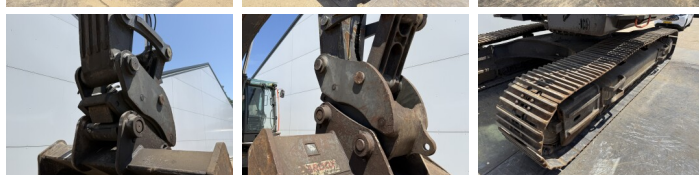

Volvo

Volvo EC480EL

BOSS
MACHINERY

€ 119.500excl.

Annee de construction **2018**
Numero de reference **BM007516**
Heures **8.390**

Algemeen

Type EC480EL
Emplacement Veldhoven, Netherlands
Certificaat CE

Description Available at Boss Machinery! This Volvo EC480EL Excavators from 2018 has an engine power of 278 kW and counts 8390 operational hours. The total weight of this Volvo EC480EL is 52000 kg and the dimensions are 11.65 x 3.42 x 4.30. Furthermore, this EC480EL is equipped with Radio, Camera, Attache rapide pour godet, Fonction hydraulique supplémentaire, Fonction de marteau. The Volvo Excavators also has a CE marking. Do you want more information or do you want to try the Volvo EC480EL at our yard? Please let us know.

Maten / Gewichten

Dimensions L*L*H 11.65 x 3.42 x 4.30
Poids 52000

Motor informatie

Moteur marque Volvo
Moteur type D13J
Cylindres 6
Turbo
Puissance dans kW 278

Banden / Rupsen

Plate % 40
Sprocket % 60
Chain % 50
Largeur de la plaque 70