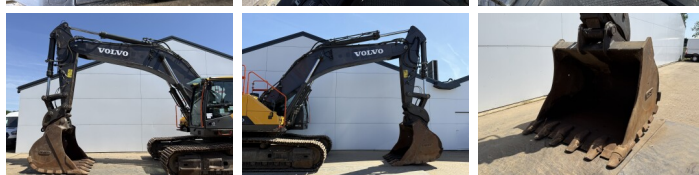

Volvo

Volvo EC480EL

BOSS
MACHINERY

€ 119.500excl.

Annee de construction **2018**
Numero de reference **BM007516**
Heures **8.390**

Algemeen

Type EC480EL
Emplacement Veldhoven, Netherlands
Certificaat CE

Description Available at Boss Machinery! This Volvo EC480EL Excavators from 2018 has an engine power of 278 kW and counts 8390 operational hours. The total weight of this Volvo EC480EL is 52000 kg and the dimensions are 11.65 x 3.42 x 4.30. Furthermore, this EC480EL is equipped with Radio, Camera, Attache rapide pour godet, Fonction hydraulique supplémentaire, Fonction de marteau. The Volvo Excavators also has a CE marking. Do you want more information or do you want to try the Volvo EC480EL at our yard? Please let us know.

Maten / Gewichten

Dimensions L*L*H 11.65 x 3.42 x 4.30
Poids 52000

Motor informatie

Moteur marque Volvo
Moteur type D13J
Cylindres 6
Turbo
Puissance dans kW 278

Banden / Rupsen

Plate % 40
Sprocket % 60
Chain % 50
Largeur de la plaque 70