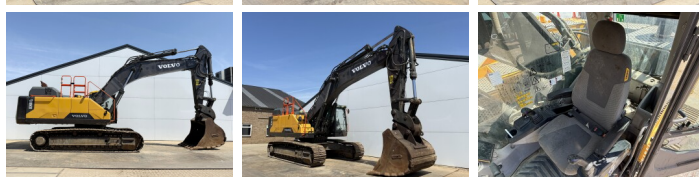

Volvo

Volvo EC480EL

BOSS
MACHINERY

€ 119.500excl.

Annee de construction **2018**
Numero de reference **BM007516**
Heures **8.390**

Algemeen

Type EC480EL
Emplacement Veldhoven, Netherlands
Certificaat CE

Description Available at Boss Machinery! This Volvo EC480EL Excavators from 2018 has an engine power of 278 kW and counts 8390 operational hours. The total weight of this Volvo EC480EL is 52000 kg and the dimensions are 11.65 x 3.42 x 4.30. Furthermore, this EC480EL is equipped with Radio, Camera, Attache rapide pour godet, Fonction hydraulique supplémentaire, Fonction de marteau. The Volvo Excavators also has a CE marking. Do you want more information or do you want to try the Volvo EC480EL at our yard? Please let us know.

Maten / Gewichten

Dimensions L*L*H 11.65 x 3.42 x 4.30
Poids 52000

Motor informatie

Moteur marque Volvo
Moteur type D13J
Cylindres 6
Turbo
Puissance dans kW 278

Banden / Rupsen

Plate % 40
Sprocket % 60
Chain % 50
Largeur de la plaque 70