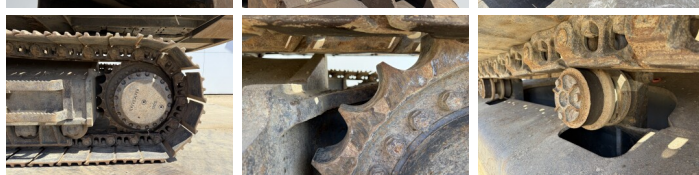

Volvo

Volvo EC480EL

BOSS
MACHINERY

€ 119.500excl.

Annee de construction **2018**
Numero de reference **BM007516**
Heures **8.390**

Algemeen

Type EC480EL
Emplacement Veldhoven, Netherlands
Certificaat CE

Description Available at Boss Machinery! This Volvo EC480EL Excavators from 2018 has an engine power of 278 kW and counts 8390 operational hours. The total weight of this Volvo EC480EL is 52000 kg and the dimensions are 11.65 x 3.42 x 4.30. Furthermore, this EC480EL is equipped with Radio, Camera, Attache rapide pour godet, Fonction hydraulique supplémentaire, Fonction de marteau. The Volvo Excavators also has a CE marking. Do you want more information or do you want to try the Volvo EC480EL at our yard? Please let us know.

Maten / Gewichten

Dimensions L*L*H 11.65 x 3.42 x 4.30
Poids 52000

Motor informatie

Moteur marque Volvo
Moteur type D13J
Cylindres 6
Turbo
Puissance dans kW 278

Banden / Rupsen

Plate % 40
Sprocket % 60
Chain % 50
Largeur de la plaque 70