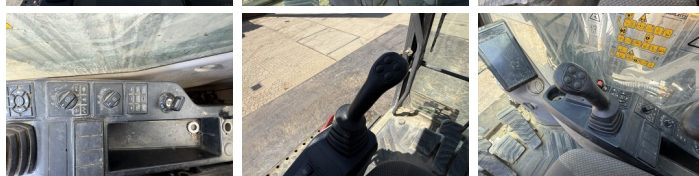

Volvo

Volvo EC480EL

BOSS
MACHINERY

€ 119.500excl.

Annee de construction **2018**
Numero de reference **BM007516**
Heures **8.390**

Algemeen

Type EC480EL
Emplacement Veldhoven, Netherlands
Certificaat CE

Description Available at Boss Machinery! This Volvo EC480EL Excavators from 2018 has an engine power of 278 kW and counts 8390 operational hours. The total weight of this Volvo EC480EL is 52000 kg and the dimensions are 11.65 x 3.42 x 4.30. Furthermore, this EC480EL is equipped with Radio, Camera, Attache rapide pour godet, Fonction hydraulique supplémentaire, Fonction de marteau. The Volvo Excavators also has a CE marking. Do you want more information or do you want to try the Volvo EC480EL at our yard? Please let us know.

Maten / Gewichten

Dimensions L*L*H 11.65 x 3.42 x 4.30
Poids 52000

Motor informatie

Moteur marque Volvo
Moteur type D13J
Cylindres 6
Turbo
Puissance dans kW 278

Banden / Rupsen

Plate % 40
Sprocket % 60
Chain % 50
Largeur de la plaque 70