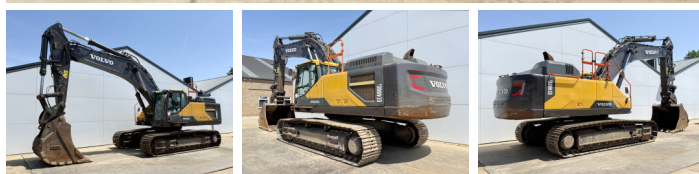

Volvo

Volvo EC480EL

BOSS
MACHINERY

€ 119.500excl.

Annee de construction **2018**
Numero de reference **BM007516**
Heures **8.390**

Algemeen

Type EC480EL
Emplacement Veldhoven, Netherlands
Certificaat CE

Description Available at Boss Machinery! This Volvo EC480EL Excavators from 2018 has an engine power of 278 kW and counts 8390 operational hours. The total weight of this Volvo EC480EL is 52000 kg and the dimensions are 11.65 x 3.42 x 4.30. Furthermore, this EC480EL is equipped with Radio, Camera, Attache rapide pour godet, Fonction hydraulique supplémentaire, Fonction de marteau. The Volvo Excavators also has a CE marking. Do you want more information or do you want to try the Volvo EC480EL at our yard? Please let us know.

Maten / Gewichten

Dimensions L*L*H 11.65 x 3.42 x 4.30
Poids 52000

Motor informatie

Moteur marque Volvo
Moteur type D13J
Cylindres 6
Turbo
Puissance dans kW 278

Banden / Rupsen

Plate % 40
Sprocket % 60
Chain % 50
Largeur de la plaque 70