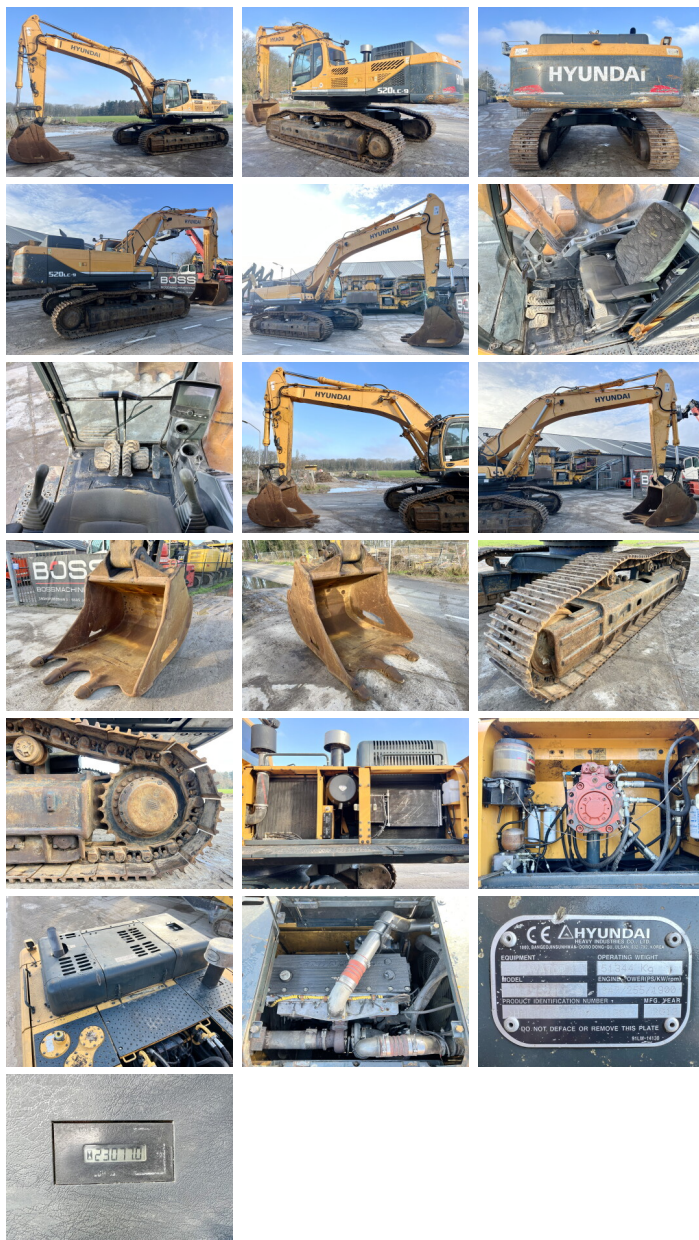

Hyundai

Hyundai R520LC-9

BOSS
MACHINERY

€ 34.500excl.

Annee de construction **2012**
Numero de reference **BM005620**
Heures **23.077**

Algemeen

Type R520LC-9
Emplacement Veldhoven, Netherlands
Certificaat CE + EPA

Description Available at Boss Machinery! This Hyundai R520LC-9 Excavators from 2012 has an engine power of 255 kW and counts 23077 operational hours. The total weight of this Hyundai R520LC-9 is 52675 kg and the dimensions are 12.20 x 3.70 x 3.90. Furthermore, this R520LC-9 is equipped with Camera, climatiseur, Radio, Fonction hydraulique supplémentaire, Fonction de marteau, Graissage centralisé. The Hyundai Excavators also has a CE + EPA marking. Do you want more information or do you want to try the Hyundai R520LC-9 at our yard? Please let us know.

Maten / Gewichten

Poids 52675
Dimensions L*L*H 12.20 x 3.70 x 3.90

Motor informatie

Moteur marque Cummins
Moteur type QSM11
Cylindres 6
Turbo
Puissance dans kW 255

Banden / Rupsen

Chain % 70
Plate % 70
Sprocket % 80
Largeur de la plaque 70 cm