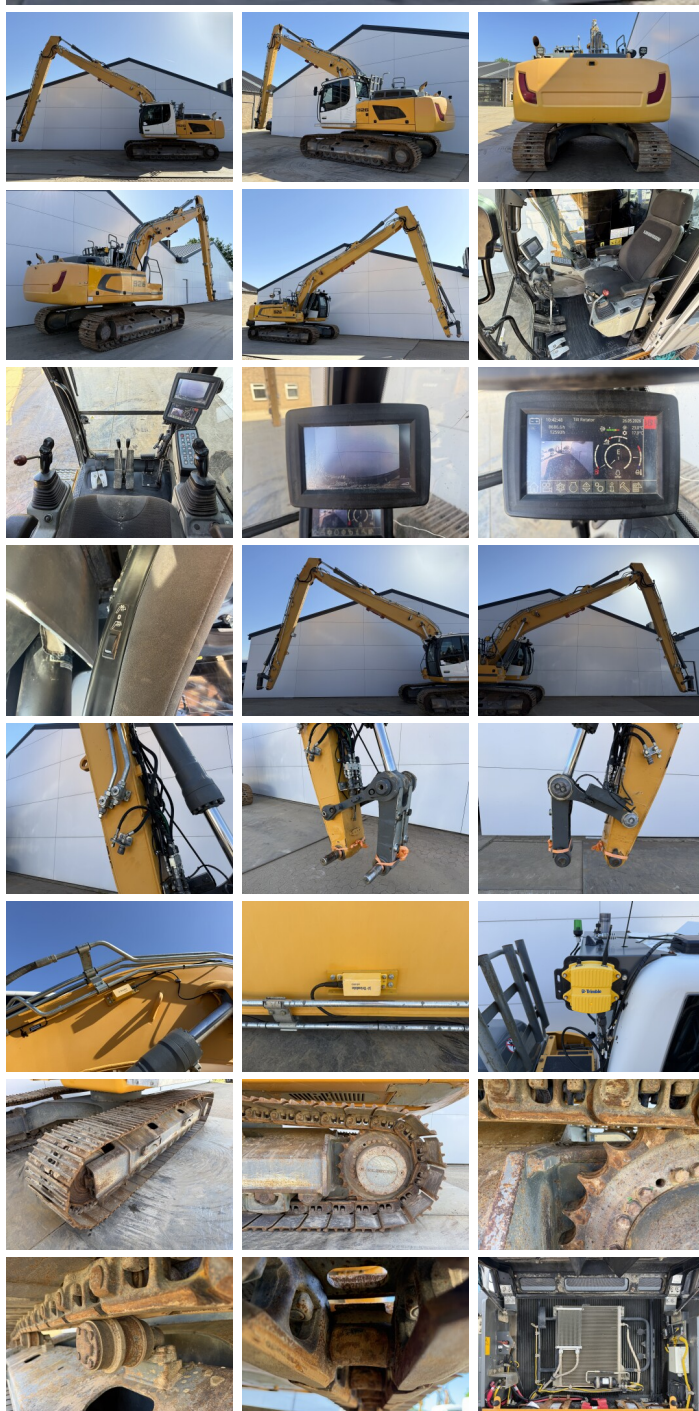

Liebherr

Liebherr R926LC - 15 Meter Long Reach

€ 89.500excl.

Annee de construction **2017**
Numero de reference **BM007655**
Heures **12.593**

Algemeen

Type R926LC - 15 Meter Long Reach
Emplacement Veldhoven, Netherlands
Certificaat CE

Description

Available at Boss Machinery! This Liebherr R926LC - 15 Meter Long Reach Excavators from 2017 has an engine power of 140 kW and counts 12593 operational hours. The total weight of this Liebherr R926LC - 15 Meter Long Reach is 30100 kg and the dimensions are 12.35 x 2.98 x 3.14. Furthermore, this R926LC - 15 Meter Long Reach is equipped with Camera, Radio, Heated Seat, Fonction hydraulique supplémentaire, Fonction de marteau, Graissage centralisé. The Liebherr Excavators also has a CE marking. Do you want more information or do you want to try the Liebherr R926LC - 15 Meter Long Reach at our yard? Please let us know.

Maten / Gewichten

Dimensions L*L*H 12.35 x 2.98 x 3.14
Stick Length 6.10m (pin to pin)
Poids 30100
Boom Length 8.25m (pin to pin)

Motor informatie

Moteur marque Liebherr
Moteur type D934 A7-14
Cylindres 4
Turbo
Puissance dans kW 140

BOSS
MACHINERY

Banden / Rupsen

Plate %	40
Sprocket %	40
Chain %	40
Largeur de la plaque	60 cm

Opties

Camera

Radio

Heated Seat

Fonction hydraulique
supplémentaire