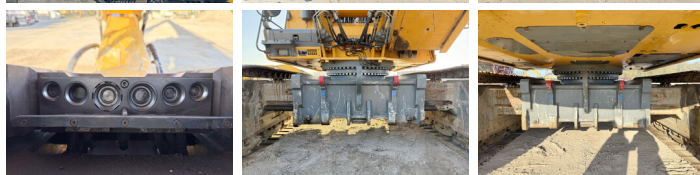

Liebherr

Liebherr R944C UHD - 23 Meter Demolition

€ 125.000excl.

Annee de construction **2012**
Numero de reference **BM006537**
Heures **10.349**

Algemeen

Type R944C UHD - 23 Meter Demolition
Emplacement Veldhoven, Netherlands
Certificaat CE + EPA

Available at Boss Machinery! This Liebherr R944C UHD - 23 Meter Demolition Excavators from 2012 has an engine power of 190 kW and counts 10349 operational hours. The total weight of this Liebherr R944C UHD - 23 Meter Demolition is 56900 kg and the dimensions are 7.40 x 3.00 x 3.65. Furthermore, this R944C UHD - 23 Meter Demolition is equipped with Heated Seat, Attache rapide pour godet, climatiseur, Camera, Radio, Fonction hydraulique supplémentaire, Fonction de marteau, Graissage centralisé. The Liebherr Excavators also has a CE + EPA marking. Do you want more information or do you want to try the Liebherr R944C UHD - 23 Meter Demolition at our yard? Please let us know.

Maten / Gewichten

Dimensions L*L*H 7.40 x 3.00 x 3.65
Poids 56900

Motor informatie

Moteur marque Liebherr
Moteur type D936 L A6
Cylindres 6
Turbo
Puissance dans kW 190

BOSS
MACHINERY

Banden / Rupsen

Plate %	30
Sprocket %	30
Chain %	80
Largeur de la plaque	60

Opties

Heated Seat

Attache rapide pour godet
climatiseur

Camera

Radio

Fonction hydraulique
supplémentaire

Fonction de marteau

Graissage centralisé