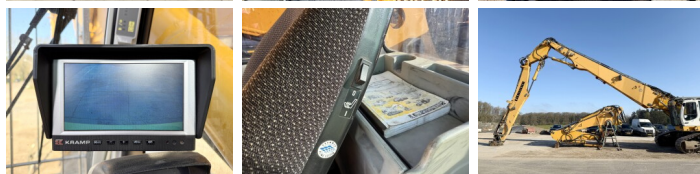

Liebherr

Liebherr R944C UHD - 23 Meter Demolition

€ 125.000excl.

Annee de construction **2012**
Numero de reference **BM006537**
Heures **10.349**

Algemeen

Type R944C UHD - 23 Meter Demolition
Emplacement Veldhoven, Netherlands
Certificaat CE + EPA

Available at Boss Machinery! This Liebherr R944C UHD - 23 Meter Demolition Excavators from 2012 has an engine power of 190 kW and counts 10349 operational hours. The total weight of this Liebherr R944C UHD - 23 Meter Demolition is 56900 kg and the dimensions are 7.40 x 3.00 x 3.65. Furthermore, this R944C UHD - 23 Meter Demolition is equipped with Heated Seat, Attache rapide pour godet, climatiseur, Camera, Radio, Fonction hydraulique supplémentaire, Fonction de marteau, Graissage centralisé. The Liebherr Excavators also has a CE + EPA marking. Do you want more information or do you want to try the Liebherr R944C UHD - 23 Meter Demolition at our yard? Please let us know.

Maten / Gewichten

Dimensions L*L*H 7.40 x 3.00 x 3.65
Poids 56900

Motor informatie

Moteur marque Liebherr
Moteur type D936 L A6
Cylindres 6
Turbo
Puissance dans kW 190

BOSS
MACHINERY

Banden / Rupsen

Plate %	30
Sprocket %	30
Chain %	80
Largeur de la plaque	60