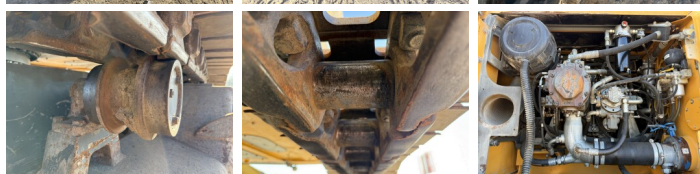

Liebherr

Liebherr R944C UHD - 23 Meter Demolition

€ 125.000excl.

Annee de construction **2012**
Numero de reference **BM006537**
Heures **10.349**

Algemeen

Type R944C UHD - 23 Meter Demolition
Emplacement Veldhoven, Netherlands
Certificaat CE + EPA

Available at Boss Machinery! This Liebherr R944C UHD - 23 Meter Demolition Excavators from 2012 has an engine power of 190 kW and counts 10349 operational hours. The total weight of this Liebherr R944C UHD - 23 Meter Demolition is 56900 kg and the dimensions are 7.40 x 3.00 x 3.65. Furthermore, this R944C UHD - 23 Meter Demolition is equipped with Heated Seat, Attache rapide pour godet, climatiseur, Camera, Radio, Fonction hydraulique supplémentaire, Fonction de marteau, Graissage centralisé. The Liebherr Excavators also has a CE + EPA marking. Do you want more information or do you want to try the Liebherr R944C UHD - 23 Meter Demolition at our yard? Please let us know.

Maten / Gewichten

Dimensions L*L*H 7.40 x 3.00 x 3.65
Poids 56900

Motor informatie

Moteur marque Liebherr
Moteur type D936 L A6
Cylindres 6
Turbo
Puissance dans kW 190

BOSS
MACHINERY

Banden / Rupsen

Plate %	30
Sprocket %	30
Chain %	80
Largeur de la plaque	60

Opties

Heated Seat

Attache rapide pour godet
climatiseur

Camera

Radio

Fonction hydraulique
supplémentaire

Fonction de marteau

Graissage centralisé