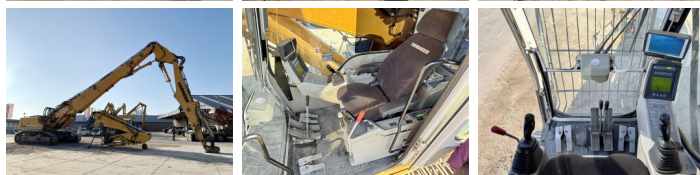

Liebherr

Liebherr R944C UHD - 23 Meter Demolition

€ 125.000excl.

Annee de construction **2012**
Numero de reference **BM006537**
Heures **10.349**

Algemeen

Type R944C UHD - 23 Meter Demolition
Emplacement Veldhoven, Netherlands
Certificaat CE + EPA

Available at Boss Machinery! This Liebherr R944C UHD - 23 Meter Demolition Excavators from 2012 has an engine power of 190 kW and counts 10349 operational hours. The total weight of this Liebherr R944C UHD - 23 Meter Demolition is 56900 kg and the dimensions are 7.40 x 3.00 x 3.65. Furthermore, this R944C UHD - 23 Meter Demolition is equipped with Heated Seat, Attache rapide pour godet, climatiseur, Camera, Radio, Fonction hydraulique supplémentaire, Fonction de marteau, Graissage centralisé. The Liebherr Excavators also has a CE + EPA marking. Do you want more information or do you want to try the Liebherr R944C UHD - 23 Meter Demolition at our yard? Please let us know.

Maten / Gewichten

Dimensions L*L*H 7.40 x 3.00 x 3.65
Poids 56900

Motor informatie

Moteur marque Liebherr
Moteur type D936 L A6
Cylindres 6
Turbo
Puissance dans kW 190

BOSS
MACHINERY

Banden / Rupsen

Plate %	30
Sprocket %	30
Chain %	80
Largeur de la plaque	60