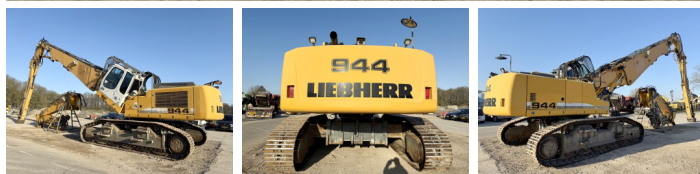

Liebherr

Liebherr R944C UHD - 23 Meter Demolition

€ 125.000excl.

Annee de construction **2012**
Numero de reference **BM006537**
Heures **10.349**

Algemeen

Type R944C UHD - 23 Meter Demolition
Emplacement Veldhoven, Netherlands
Certificaat CE + EPA

Available at Boss Machinery! This Liebherr R944C UHD - 23 Meter Demolition Excavators from 2012 has an engine power of 190 kW and counts 10349 operational hours. The total weight of this Liebherr R944C UHD - 23 Meter Demolition is 56900 kg and the dimensions are 7.40 x 3.00 x 3.65. Furthermore, this R944C UHD - 23 Meter Demolition is equipped with Heated Seat, Attache rapide pour godet, climatiseur, Camera, Radio, Fonction hydraulique supplémentaire, Fonction de marteau, Graissage centralisé. The Liebherr Excavators also has a CE + EPA marking. Do you want more information or do you want to try the Liebherr R944C UHD - 23 Meter Demolition at our yard? Please let us know.

Maten / Gewichten

Dimensions L*L*H 7.40 x 3.00 x 3.65
Poids 56900

Motor informatie

Moteur marque Liebherr
Moteur type D936 L A6
Cylindres 6
Turbo
Puissance dans kW 190

BOSS
MACHINERY

Banden / Rupsen

Plate %	30
Sprocket %	30
Chain %	80
Largeur de la plaque	60