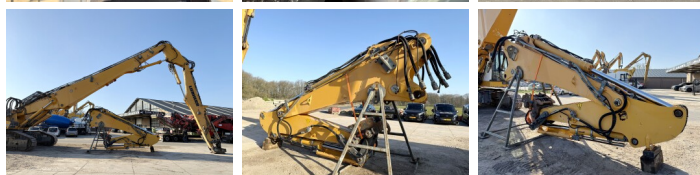

Liebherr

Liebherr R944C UHD - 23 Meter Demolition

€ 125.000excl.

Annee de construction **2012**
Numero de reference **BM006537**
Heures **10.349**

Algemeen

Type R944C UHD - 23 Meter Demolition
Emplacement Veldhoven, Netherlands
Certificaat CE + EPA

Available at Boss Machinery! This Liebherr R944C UHD - 23 Meter Demolition Excavators from 2012 has an engine power of 190 kW and counts 10349 operational hours. The total weight of this Liebherr R944C UHD - 23 Meter Demolition is 56900 kg and the dimensions are 7.40 x 3.00 x 3.65. Furthermore, this R944C UHD - 23 Meter Demolition is equipped with Heated Seat, Attache rapide pour godet, climatiseur, Camera, Radio, Fonction hydraulique supplémentaire, Fonction de marteau, Graissage centralisé. The Liebherr Excavators also has a CE + EPA marking. Do you want more information or do you want to try the Liebherr R944C UHD - 23 Meter Demolition at our yard? Please let us know.

Maten / Gewichten

Dimensions L*L*H 7.40 x 3.00 x 3.65
Poids 56900

Motor informatie

Moteur marque Liebherr
Moteur type D936 L A6
Cylindres 6
Turbo
Puissance dans kW 190

BOSS
MACHINERY

Banden / Rupsen

Plate %	30
Sprocket %	30
Chain %	80
Largeur de la plaque	60