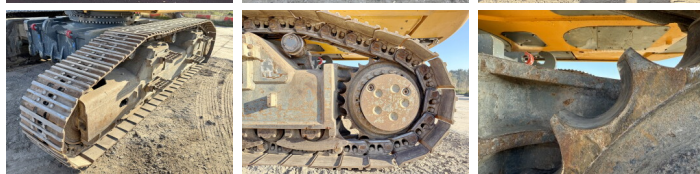

Liebherr

Liebherr R944C UHD - 23 Meter Demolition

€ 125.000excl.

Annee de construction **2012**
Numero de reference **BM006537**
Heures **10.349**

Algemeen

Type R944C UHD - 23 Meter Demolition
Emplacement Veldhoven, Netherlands
Certificaat CE + EPA

Available at Boss Machinery! This Liebherr R944C UHD - 23 Meter Demolition Excavators from 2012 has an engine power of 190 kW and counts 10349 operational hours. The total weight of this Liebherr R944C UHD - 23 Meter Demolition is 56900 kg and the dimensions are 7.40 x 3.00 x 3.65. Furthermore, this R944C UHD - 23 Meter Demolition is equipped with Heated Seat, Attache rapide pour godet, climatiseur, Camera, Radio, Fonction hydraulique supplémentaire, Fonction de marteau, Graissage centralisé. The Liebherr Excavators also has a CE + EPA marking. Do you want more information or do you want to try the Liebherr R944C UHD - 23 Meter Demolition at our yard? Please let us know.

Maten / Gewichten

Dimensions L*L*H 7.40 x 3.00 x 3.65
Poids 56900

Motor informatie

Moteur marque Liebherr
Moteur type D936 L A6
Cylindres 6
Turbo
Puissance dans kW 190

BOSS
MACHINERY