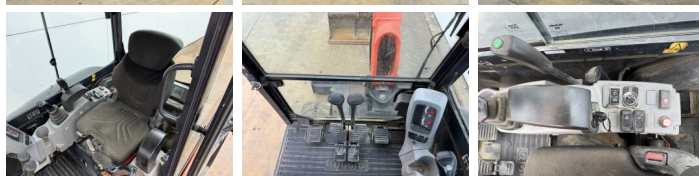

Kubota

Kubota KX027-4

BOSS
MACHINERY

Annee de construction **2019**
Numero de reference **BM007568**
Heures **1.812**

Algemeen

Type KX027-4
Emplacement Veldhoven, Netherlands
Certificaat CE
Available at Boss Machinery! This Kubota KX027-4 Excavators from 2019 has an engine power of 18 kW and counts 1812 operational hours. The total weight of this Kubota KX027-4 is 2665 kg and the dimensions are 4.31 x 1.41 x 2.37. Furthermore, this KX027-4 is equipped with Fonction hydraulique supplémentaire, Fonction de marteau. The Kubota Excavators also has a CE marking. Do you want more information or do you want to try the Kubota KX027-4 at our yard? Please let us know.

Description

Maten / Gewichten

Dimensions L*L*H 4.31 x 1.41 x 2.37
Poids 2665

Motor informatie

Moteur marque Kubota
Moteur type V1505
Cylindres 4
Puissance dans kW 18

Banden / Rupsen

Sprocket % 70
Chain % 70
Plate % 60
Largeur de la plaque 30 cm

Opties

Fonction hydraulique supplémentaire
Fonction de marteau