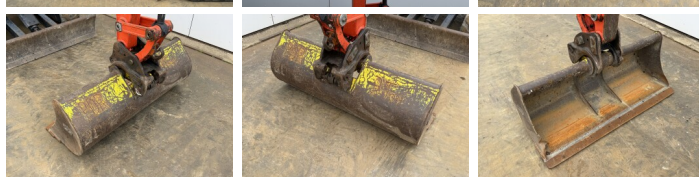

Kubota

Kubota KX027-4

BOSS
MACHINERY

Annee de construction **2019**
Numero de reference **BM007568**
Heures **1.812**

Algemeen

Type KX027-4
Emplacement Veldhoven, Netherlands
Certificaat CE
Available at Boss Machinery! This Kubota KX027-4 Excavators from 2019 has an engine power of 18 kW and counts 1812 operational hours. The total weight of this Kubota KX027-4 is 2665 kg and the dimensions are 4.31 x 1.41 x 2.37. Furthermore, this KX027-4 is equipped with Fonction hydraulique supplémentaire, Fonction de marteau. The Kubota Excavators also has a CE marking. Do you want more information or do you want to try the Kubota KX027-4 at our yard? Please let us know.

Description

Maten / Gewichten

Dimensions L*L*H 4.31 x 1.41 x 2.37
Poids 2665

Motor informatie

Moteur marque Kubota
Moteur type V1505
Cylindres 4
Puissance dans kW 18

Banden / Rupsen

Sprocket % 70
Chain % 70
Plate % 60
Largeur de la plaque 30 cm

Opties

Fonction hydraulique supplémentaire
Fonction de marteau