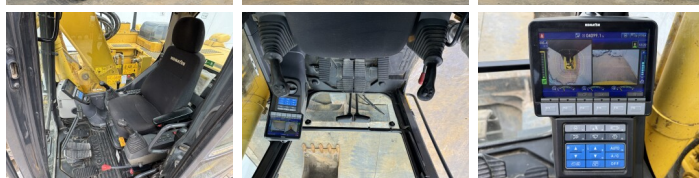

Komatsu

Komatsu PC138US-11

BOSS
MACHINERY

€ 79.500excl.

Annee de construction **2020**
Numero de reference **BM007706**
Heures **4.099**

Algemeen

Type PC138US-11
Emplacement Veldhoven, Netherlands
Certificaat CE

Description

Available at Boss Machinery! This Komatsu PC138US-11 Excavators from 2020 has an engine power of 73 kW and counts 4099 operational hours. The total weight of this Komatsu PC138US-11 is 13880 kg and the dimensions are 7.39 x 2.50 x 3.14. Furthermore, this PC138US-11 is equipped with Attache rapide pour godet, Camera, Radio, Heated Seat, Fonction hydraulique supplémentaire, Fonction de marteau. The Komatsu Excavators also has a CE marking. Do you want more information or do you want to try the Komatsu PC138US-11 at our yard? Please let us know.

Maten / Gewichten

Dimensions L*L*H 7.39 x 2.50 x 3.14
Poids 13880

Motor informatie

Moteur marque Komatsu
Moteur type SAA4D95LE-7
Cylindres 4
Turbo
Puissance dans kW 73

Banden / Rupsen

Sprocket % 80
Chain % 80
Plate % 90
Largeur de la plaque 50 cm

Opties

Attache rapide pour godet

Camera

Radio

Heated Seat

Fonction hydraulique
supplémentaire

Fonction de marteau