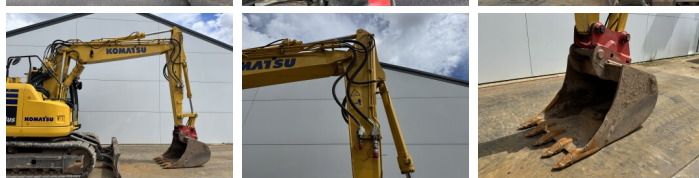

Komatsu

Komatsu PC138US-11

BOSS
MACHINERY

€ 79.500excl.

Annee de construction **2020**
Numero de reference **BM007706**
Heures **4.099**

Algemeen

Type PC138US-11
Emplacement Veldhoven, Netherlands
Certificaat CE

Description

Available at Boss Machinery! This Komatsu PC138US-11 Excavators from 2020 has an engine power of 73 kW and counts 4099 operational hours. The total weight of this Komatsu PC138US-11 is 13880 kg and the dimensions are 7.39 x 2.50 x 3.14. Furthermore, this PC138US-11 is equipped with Attache rapide pour godet, Camera, Radio, Heated Seat, Fonction hydraulique supplémentaire, Fonction de marteau. The Komatsu Excavators also has a CE marking. Do you want more information or do you want to try the Komatsu PC138US-11 at our yard? Please let us know.

Maten / Gewichten

Dimensions L*L*H 7.39 x 2.50 x 3.14
Poids 13880

Motor informatie

Moteur marque Komatsu
Moteur type SAA4D95LE-7
Cylindres 4
Turbo
Puissance dans kW 73

Banden / Rupsen

Sprocket % 80
Chain % 80
Plate % 90
Largeur de la plaque 50 cm