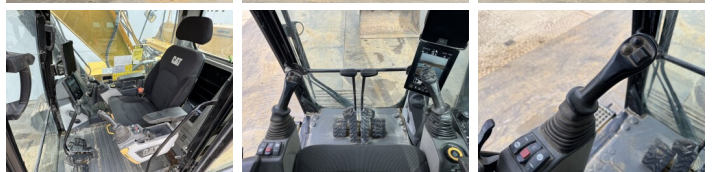

Available at Boss Machinery! This Caterpillar 323 07A - Next Gen Excavators from 2018 has an engine power of 122 kW and counts 4054 operational hours. The total weight of this Caterpillar 323 07A - Next Gen is 22800 kg and the dimensions are 9.54 x 3.17 x 2.97. Furthermore, this 323 07A - Next Gen is equipped with Camera, Attache rapide pour godet, Heated Seat, Fonction hydraulique supplémentaire, Fonction de marteau, Graissage centralisé. The Caterpillar Excavators also has a CE + EPA marking. Do you want more information or do you want to try the Caterpillar 323 07A - Next Gen at our yard? Please let us know.

BOSS
MACHINERY

Chain %	70
Largeur de la plaque	80 cm

Opties

Camera

Attache rapide pour godet

Heated Seat

Fonction hydraulique
supplémentaire

Fonction de marteau