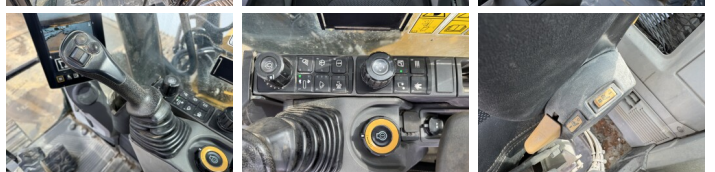

Available at Boss Machinery! This Caterpillar 323 07A - Next Gen Excavators from 2018 has an engine power of 122 kW and counts 4054 operational hours. The total weight of this Caterpillar 323 07A - Next Gen is 22800 kg and the dimensions are 9.54 x 3.17 x 2.97. Furthermore, this 323 07A - Next Gen is equipped with Camera, Attache rapide pour godet, Heated Seat, Fonction hydraulique supplémentaire, Fonction de marteau, Graissage centralisé. The Caterpillar Excavators also has a CE + EPA marking. Do you want more information or do you want to try the Caterpillar 323 07A - Next Gen at our yard? Please let us know.

BOSS
MACHINERY

Chain %	70
Largeur de la plaque	80 cm

Opties

Camera

Attache rapide pour godet

Heated Seat

Fonction hydraulique
supplémentaire

Fonction de marteau