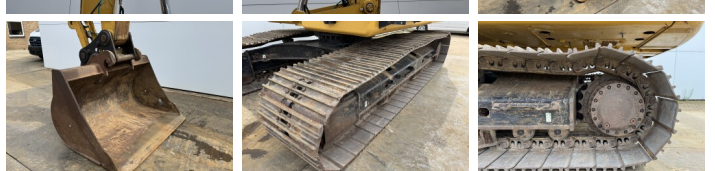

Available at Boss Machinery! This Caterpillar 323 07A - Next Gen Excavators from 2018 has an engine power of 122 kW and counts 4054 operational hours. The total weight of this Caterpillar 323 07A - Next Gen is 22800 kg and the dimensions are 9.54 x 3.17 x 2.97. Furthermore, this 323 07A - Next Gen is equipped with Camera, Attache rapide pour godet, Heated Seat, Fonction hydraulique supplémentaire, Fonction de marteau, Graissage centralisé. The Caterpillar Excavators also has a CE + EPA marking. Do you want more information or do you want to try the Caterpillar 323 07A - Next Gen at our yard? Please let us know.

Description

Maten / Gewichten

Dimensions L*L*H 9.54 x 3.17 x 2.97
Poids 22800

Motor informatie

Moteur marque Caterpillar
Moteur type C7.1
Cylindres 6
Turbo
Puissance dans kW 122

Banden / Rupsen

Plate % 60
Sprocket % 70

BOSS
MACHINERY

Chain %	70
Largeur de la plaque	80 cm

Opties

Camera

Attache rapide pour godet

Heated Seat

Fonction hydraulique
supplémentaire

Fonction de marteau