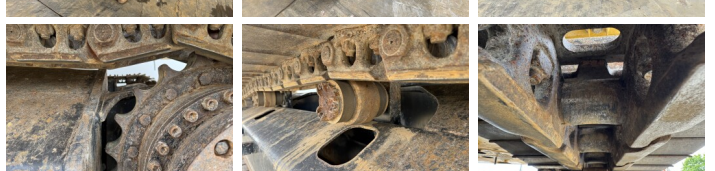

Available at Boss Machinery! This Caterpillar 323 07A - Next Gen Excavators from 2018 has an engine power of 122 kW and counts 4054 operational hours. The total weight of this Caterpillar 323 07A - Next Gen is 22800 kg and the dimensions are 9.54 x 3.17 x 2.97. Furthermore, this 323 07A - Next Gen is equipped with Camera, Attache rapide pour godet, Heated Seat, Fonction hydraulique supplémentaire, Fonction de marteau, Graissage centralisé. The Caterpillar Excavators also has a CE + EPA marking. Do you want more information or do you want to try the Caterpillar 323 07A - Next Gen at our yard? Please let us know.

BOSS
MACHINERY

Chain %	70
Largeur de la plaque	80 cm

Opties

Camera

Attache rapide pour godet

Heated Seat

Fonction hydraulique
supplémentaire

Fonction de marteau