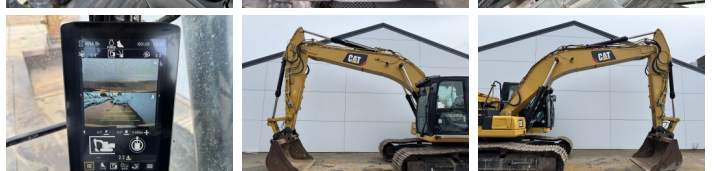

Caterpillar

Caterpillar 323 07A - Next Gen

€ 110.000excl.

Annee de construction **2018**
Numero de reference **BM007702**
Heures **4.054**

Algemeen

Type 323 07A - Next Gen
Emplacement Veldhoven, Netherlands
Certificaat CE + EPA

Available at Boss Machinery! This Caterpillar 323 07A - Next Gen Excavators from 2018 has an engine power of 122 kW and counts 4054 operational hours. The total weight of this Caterpillar 323 07A - Next Gen is 22800 kg and the dimensions are 9.54 x 3.17 x 2.97. Furthermore, this 323 07A - Next Gen is equipped with Camera, Attache rapide pour godet, Heated Seat, Fonction hydraulique supplémentaire, Fonction de marteau, Graissage centralisé. The Caterpillar Excavators also has a CE + EPA marking. Do you want more information or do you want to try the Caterpillar 323 07A - Next Gen at our yard? Please let us know.

Description

Maten / Gewichten

Dimensions L*L*H 9.54 x 3.17 x 2.97
Poids 22800

Motor informatie

Moteur marque Caterpillar
Moteur type C7.1
Cylindres 6
Turbo
Puissance dans kW 122

Banden / Rupsen

Plate % 60
Sprocket % 70

BOSS
MACHINERY

Chain %	70
Largeur de la plaque	80 cm

Opties

Camera

Attache rapide pour godet

Heated Seat

Fonction hydraulique
supplémentaire

Fonction de marteau