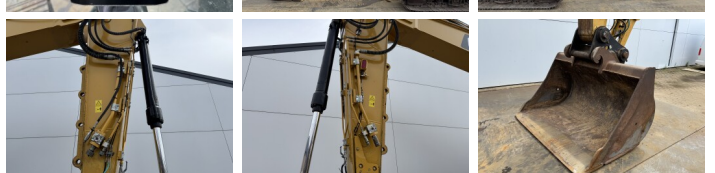

Available at Boss Machinery! This Caterpillar 323 07A - Next Gen Excavators from 2018 has an engine power of 122 kW and counts 4054 operational hours. The total weight of this Caterpillar 323 07A - Next Gen is 22800 kg and the dimensions are 9.54 x 3.17 x 2.97. Furthermore, this 323 07A - Next Gen is equipped with Camera, Attache rapide pour godet, Heated Seat, Fonction hydraulique supplémentaire, Fonction de marteau, Graissage centralisé. The Caterpillar Excavators also has a CE + EPA marking. Do you want more information or do you want to try the Caterpillar 323 07A - Next Gen at our yard? Please let us know.

Description

Maten / Gewichten

Dimensions L*L*H 9.54 x 3.17 x 2.97
Poids 22800

Motor informatie

Moteur marque Caterpillar
Moteur type C7.1
Cylindres 6
Turbo
Puissance dans kW 122

Banden / Rupsen

Plate % 60
Sprocket % 70

BOSS
MACHINERY

Chain %	70
Largeur de la plaque	80 cm

Opties

Camera

Attache rapide pour godet

Heated Seat

Fonction hydraulique
supplémentaire

Fonction de marteau