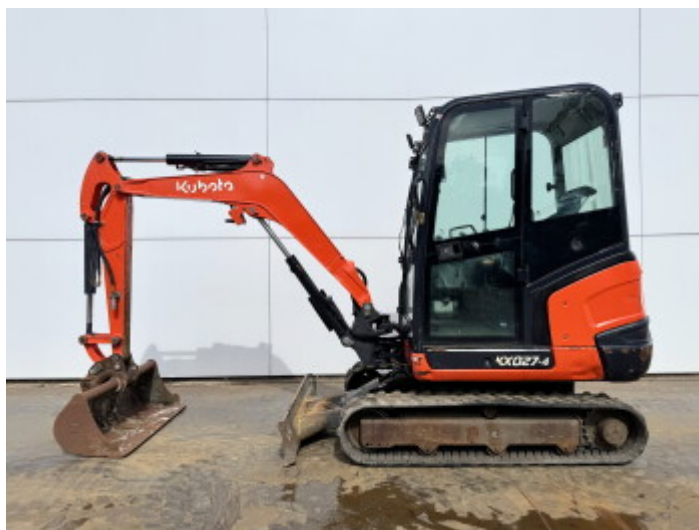

Kubota

Kubota KX027-4

BOSS
MACHINERY

€ 18.900excl.

Annee de construction **2019**
Numero de reference **BM007566**
Heures **1.988**

Algemeen

Type KX027-4
Emplacement Veldhoven, Netherlands
Certificaat CE

Description Available at Boss Machinery! This Kubota KX027-4 Excavators from 2019 has an engine power of 18 kW and counts 1988 operational hours. The total weight of this Kubota KX027-4 is 2665 kg and the dimensions are 4.31 x 1.41 x 2.37. Furthermore, this KX027-4 is equipped with Fonction hydraulique supplémentaire, Fonction de marteau. The Kubota Excavators also has a CE marking. Do you want more information or do you want to try the Kubota KX027-4 at our yard? Please let us know.

Maten / Gewichten

Poids 2665
Dimensions L*L*H 4.31 x 1.41 x 2.37

Motor informatie

Moteur marque Kubota
Moteur type V1505
Cylindres 4
Puissance dans kW 18

Banden / Rupsen

Plate % 70
Chain % 70
Sprocket % 70
Largeur de la plaque 30 cm

Opties

Fonction hydraulique supplémentaire