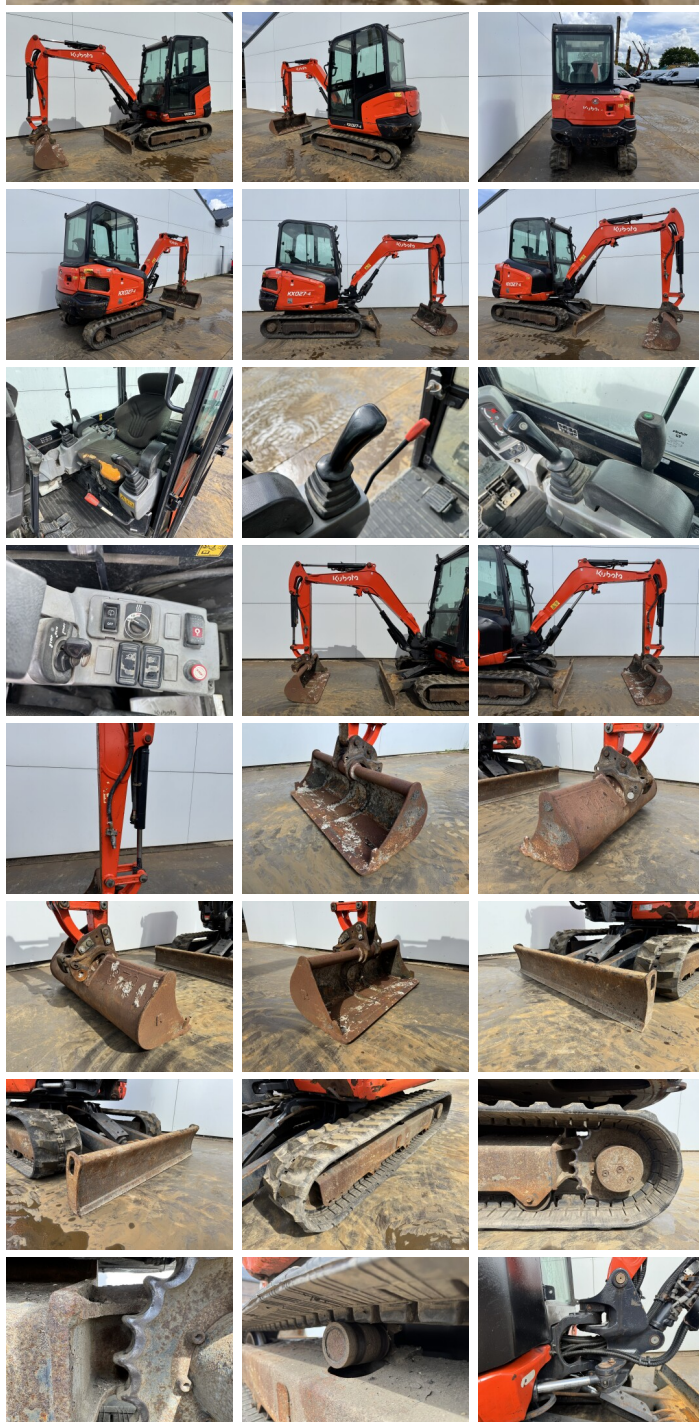

Kubota

Kubota KX027-4

BOSS
MACHINERY

€ 18.900excl.

Annee de construction **2019**
Numero de reference **BM007566**
Heures **1.988**

Algemeen

Type KX027-4
Emplacement Veldhoven, Netherlands
Certificaat CE

Description Available at Boss Machinery! This Kubota KX027-4 Excavators from 2019 has an engine power of 18 kW and counts 1988 operational hours. The total weight of this Kubota KX027-4 is 2665 kg and the dimensions are 4.31 x 1.41 x 2.37. Furthermore, this KX027-4 is equipped with Fonction hydraulique supplémentaire, Fonction de marteau. The Kubota Excavators also has a CE marking. Do you want more information or do you want to try the Kubota KX027-4 at our yard? Please let us know.

Maten / Gewichten

Poids 2665
Dimensions L*L*H 4.31 x 1.41 x 2.37

Motor informatie

Moteur marque Kubota
Moteur type V1505
Cylindres 4
Puissance dans kW 18

Banden / Rupsen

Plate % 70
Chain % 70
Sprocket % 70
Largeur de la plaque 30 cm

Opties

Fonction hydraulique supplémentaire