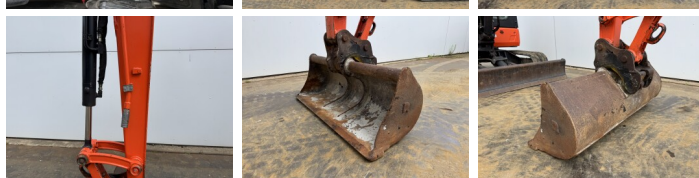

Kubota

Kubota KX037-4

BOSS
MACHINERY

€ 24.900excl.

Annee de construction **2020**
Numero de reference **BM007573**
Heures **2.010**

Algemeen

Type **KX037-4**
Emplacement **Veldhoven, Netherlands**
Certificaat **CE**

Description

Available at Boss Machinery! This Kubota KX037-4 Excavators from 2020 has an engine power of 18 kW and counts 2010 operational hours. The total weight of this Kubota KX037-4 is 3790 kg and the dimensions are 4.65 x 1.56 x 2.40. Furthermore, this KX037-4 is equipped with Attache rapide pour godet, Fonction hydraulique supplémentaire, Fonction de marteau. The Kubota Excavators also has a CE marking. Do you want more information or do you want to try the Kubota KX037-4 at our yard? Please let us know.

Maten / Gewichten

Dimensions L*L*H **4.65 x 1.56 x 2.40**
Poids **3790**

Motor informatie

Moteur marque **Kubota**
Moteur type **D1703**
Cylindres **3**
Puissance dans kW **18**

Banden / Rupsen

Plate % **40**
Sprocket % **40**
Largeur de la plaque **30 cm**

Opties

Attache rapide pour godet