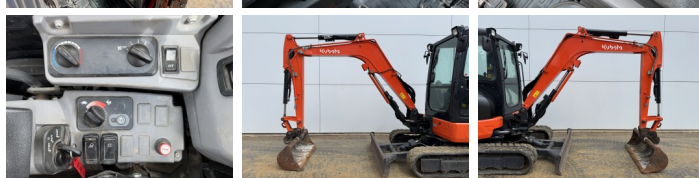

Kubota

Kubota KX037-4

BOSS
MACHINERY

€ 24.900excl.

Annee de construction **2020**
Numero de reference **BM007573**
Heures **2.010**

Algemeen

Type **KX037-4**
Emplacement **Veldhoven, Netherlands**
Certificaat **CE**

Description

Available at Boss Machinery! This Kubota KX037-4 Excavators from 2020 has an engine power of 18 kW and counts 2010 operational hours. The total weight of this Kubota KX037-4 is 3790 kg and the dimensions are 4.65 x 1.56 x 2.40. Furthermore, this KX037-4 is equipped with Attache rapide pour godet, Fonction hydraulique supplémentaire, Fonction de marteau. The Kubota Excavators also has a CE marking. Do you want more information or do you want to try the Kubota KX037-4 at our yard? Please let us know.

Maten / Gewichten

Dimensions L*L*H **4.65 x 1.56 x 2.40**
Poids **3790**

Motor informatie

Moteur marque **Kubota**
Moteur type **D1703**
Cylindres **3**
Puissance dans kW **18**

Banden / Rupsen

Plate % **40**
Sprocket % **40**
Largeur de la plaque **30 cm**

Opties

Attache rapide pour godet