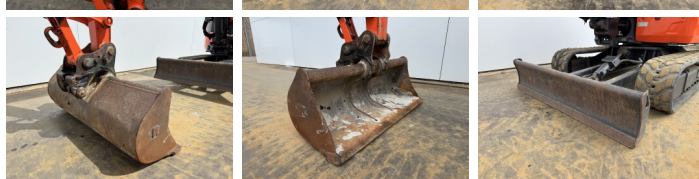

Kubota

Kubota KX037-4

BOSS
MACHINERY

€ 24.900excl.

Annee de construction **2020**
Numero de reference **BM007573**
Heures **2.010**

Algemeen

Type **KX037-4**
Emplacement **Veldhoven, Netherlands**
Certificaat **CE**

Description

Available at Boss Machinery! This Kubota KX037-4 Excavators from 2020 has an engine power of 18 kW and counts 2010 operational hours. The total weight of this Kubota KX037-4 is 3790 kg and the dimensions are 4.65 x 1.56 x 2.40. Furthermore, this KX037-4 is equipped with Attache rapide pour godet, Fonction hydraulique supplémentaire, Fonction de marteau. The Kubota Excavators also has a CE marking. Do you want more information or do you want to try the Kubota KX037-4 at our yard? Please let us know.

Maten / Gewichten

Dimensions L*L*H **4.65 x 1.56 x 2.40**
Poids **3790**

Motor informatie

Moteur marque **Kubota**
Moteur type **D1703**
Cylindres **3**
Puissance dans kW **18**

Banden / Rupsen

Plate % **40**
Sprocket % **40**
Largeur de la plaque **30 cm**

Opties

Attache rapide pour godet