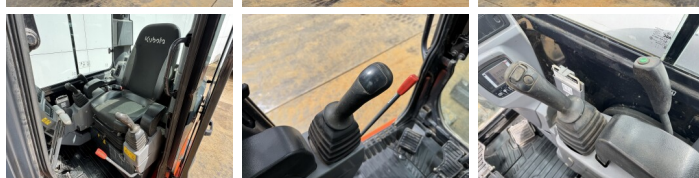

Kubota

Kubota KX037-4

BOSS
MACHINERY

€ 24.900excl.

Annee de construction **2020**
Numero de reference **BM007573**
Heures **2.010**

Algemeen

Type **KX037-4**
Emplacement **Veldhoven, Netherlands**
Certificaat **CE**

Description

Available at Boss Machinery! This Kubota KX037-4 Excavators from 2020 has an engine power of 18 kW and counts 2010 operational hours. The total weight of this Kubota KX037-4 is 3790 kg and the dimensions are 4.65 x 1.56 x 2.40. Furthermore, this KX037-4 is equipped with Attache rapide pour godet, Fonction hydraulique supplémentaire, Fonction de marteau. The Kubota Excavators also has a CE marking. Do you want more information or do you want to try the Kubota KX037-4 at our yard? Please let us know.

Maten / Gewichten

Dimensions L*L*H **4.65 x 1.56 x 2.40**
Poids **3790**

Motor informatie

Moteur marque **Kubota**
Moteur type **D1703**
Cylindres **3**
Puissance dans kW **18**

Banden / Rupsen

Plate % **40**
Sprocket % **40**
Largeur de la plaque **30 cm**

Opties

Attache rapide pour godet