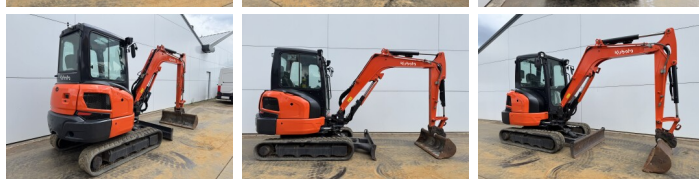

Kubota

Kubota KX037-4

BOSS
MACHINERY

€ 24.900excl.

Annee de construction **2020**
Numero de reference **BM007573**
Heures **2.010**

Algemeen

Type **KX037-4**
Emplacement **Veldhoven, Netherlands**
Certificaat **CE**

Description

Available at Boss Machinery! This Kubota KX037-4 Excavators from 2020 has an engine power of 18 kW and counts 2010 operational hours. The total weight of this Kubota KX037-4 is 3790 kg and the dimensions are 4.65 x 1.56 x 2.40. Furthermore, this KX037-4 is equipped with Attache rapide pour godet, Fonction hydraulique supplémentaire, Fonction de marteau. The Kubota Excavators also has a CE marking. Do you want more information or do you want to try the Kubota KX037-4 at our yard? Please let us know.

Maten / Gewichten

Dimensions L*L*H **4.65 x 1.56 x 2.40**
Poids **3790**

Motor informatie

Moteur marque **Kubota**
Moteur type **D1703**
Cylindres **3**
Puissance dans kW **18**

Banden / Rupsen

Plate % **40**
Sprocket % **40**
Largeur de la plaque **30 cm**

Opties

Attache rapide pour godet