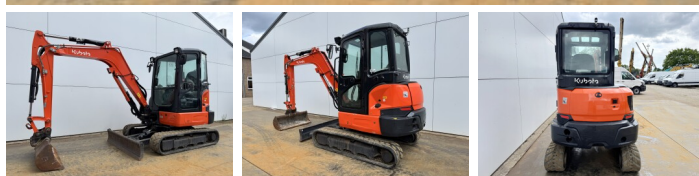

Kubota

Kubota KX037-4

BOSS
MACHINERY

€ 24.900excl.

Annee de construction **2020**
Numero de reference **BM007573**
Heures **2.010**

Algemeen

Type **KX037-4**
Emplacement **Veldhoven, Netherlands**
Certificaat **CE**

Description

Available at Boss Machinery! This Kubota KX037-4 Excavators from 2020 has an engine power of 18 kW and counts 2010 operational hours. The total weight of this Kubota KX037-4 is 3790 kg and the dimensions are 4.65 x 1.56 x 2.40. Furthermore, this KX037-4 is equipped with Attache rapide pour godet, Fonction hydraulique supplémentaire, Fonction de marteau. The Kubota Excavators also has a CE marking. Do you want more information or do you want to try the Kubota KX037-4 at our yard? Please let us know.

Maten / Gewichten

Dimensions L*L*H **4.65 x 1.56 x 2.40**
Poids **3790**

Motor informatie

Moteur marque **Kubota**
Moteur type **D1703**
Cylindres **3**
Puissance dans kW **18**

Banden / Rupsen

Plate % **40**
Sprocket % **40**
Largeur de la plaque **30 cm**

Opties

Attache rapide pour godet