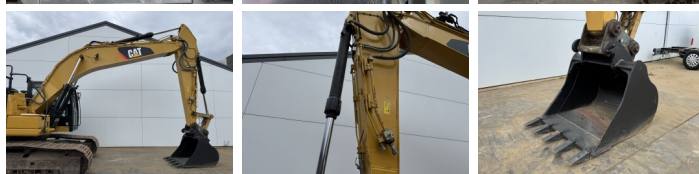

Caterpillar

Caterpillar 320FL

BOSS
MACHINERY

€ 63.500excl.

Annee de construction **2017**
Numero de reference **BM007610**
Heures **6.390**

Algemeen

Type **320FL**
Emplacement **Veldhoven, Netherlands**
Certificaat **CE**

Description

Available at Boss Machinery! This Caterpillar 320FL Excavators from 2017 has an engine power of 122 kW and counts 6390 operational hours. The total weight of this Caterpillar 320FL is 21400 kg and the dimensions are 9.55 x 3.17 x 3.00. Furthermore, this 320FL is equipped with Camera, Radio, Heated Seat, Attache rapide pour godet, Fonction hydraulique supplémentaire, Fonction de marteau, Graissage centralisé. The Caterpillar Excavators also has a CE marking. Do you want more information or do you want to try the Caterpillar 320FL at our yard? Please let us know.

Maten / Gewichten

Dimensions L*L*H **9.55 x 3.17 x 3.00**
Poids **21400**

Motor informatie

Moteur marque **Caterpillar**
Moteur type **C4.4**
Cylindres **4**
Turbo
Puissance dans kW **122**

Banden / Rupsen

Plate % **85**
Sprocket % **85**
Chain % **85**
Largeur de la plaque **80 cm**

Opties

Camera

Radio

Heated Seat

Attache rapide pour godet

Fonction hydraulique
supplémentaire

Fonction de marteau