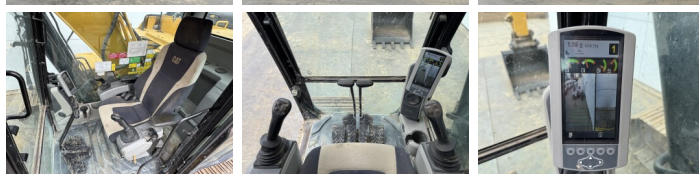

Description

Available at Boss Machinery! This Caterpillar 320FL Excavators from 2017 has an engine power of 122 kW and counts 6390 operational hours. The total weight of this Caterpillar 320FL is 21400 kg and the dimensions are 9.55 x 3.17 x 3.00. Furthermore, this 320FL is equipped with Camera, Radio, Heated Seat, Attache rapide pour godet, Fonction hydraulique supplémentaire, Fonction de marteau, Graissage centralisé. The Caterpillar Excavators also has a CE marking. Do you want more information or do you want to try the Caterpillar 320FL at our yard? Please let us know.

Plate % **85**
Sprocket % **85**
Chain % **85**
Largeur de la plaque **80 cm**

Opties

Camera

Radio

Heated Seat

Attache rapide pour godet

Fonction hydraulique
supplémentaire

Fonction de marteau