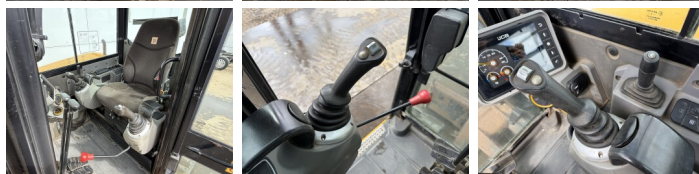

JCB

JCB 48Z-1

€ 22.750excl.

Annee de construction **2018**
Numero de reference **BM007584**
Heures **2.481**

Algemeen

Type **48Z-1**
Emplacement **Veldhoven, Netherlands**
Certificaat **CE**

Description

Available at Boss Machinery! This JCB 48Z-1 Excavators from 2018 has an engine power of 36 kW and counts 2481 operational hours. The total weight of this JCB 48Z-1 is 4662 kg and the dimensions are 5.31 x 1.97 x 2.57. Furthermore, this 48Z-1 is equipped with Attache rapide pour godet, Fonction hydraulique supplémentaire, Fonction de marteau. The JCB Excavators also has a CE marking. Do you want more information or do you want to try the JCB 48Z-1 at our yard? Please let us know.

Opties

Attache rapide pour godet

BOSS

MACHINERY

Fonction hydraulique
supplémentaire
Fonction de marteau