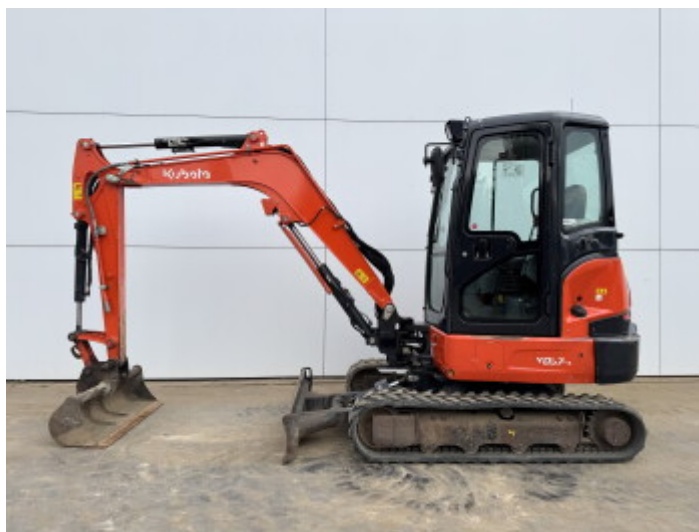

Kubota

Kubota KX037-4

BOSS
MACHINERY

€ 25.250excl.

Annee de construction **2020**
Numero de reference **BM007581**
Heures **1.824**

Algemeen

Type KX037-4
Emplacement Veldhoven, Netherlands
Certificaat CE

Description Available at Boss Machinery! This Kubota KX037-4 Excavators from 2020 has an engine power of 18 kW and counts 1824 operational hours. The total weight of this Kubota KX037-4 is 3790 kg and the dimensions are 4.65 x 1.56 x 2.40. Furthermore, this KX037-4 is equipped with Attache rapide pour godet, Fonction hydraulique supplémentaire, Fonction de marteau. The Kubota Excavators also has a CE marking. Do you want more information or do you want to try the Kubota KX037-4 at our yard? Please let us know.

Maten / Gewichten

Dimensions L*L*H 4.65 x 1.56 x 2.40
Poids 3790

Motor informatie

Moteur marque Kubota
Moteur type D1703
Cylindres 3
Puissance dans kW 18

Banden / Rupsen

Sprocket % 40
Plate % 70
Largeur de la plaque 30 cm

Opties

Attache rapide pour godet