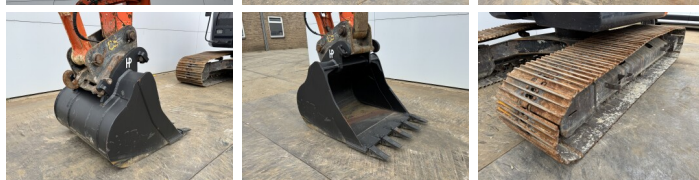

Description Available at Boss Machinery! This Hitachi ZX225USLC-5B Excavators from 2016 has an engine power of 122 kW and counts 6058 operational hours. The total weight of this Hitachi ZX225USLC-5B is 25900 kg and the dimensions are 9.09 x 3.19 x 3.02. Furthermore, this ZX225USLC-5B is equipped with Camera, Radio, Heated Seat, Attache rapide pour godet, Fonction hydraulique supplémentaire, Fonction de marteau, Graissage centralisé. The Hitachi Excavators also has a CE + EPA marking. Do you want more information or do you want to try the Hitachi ZX225USLC-5B at our yard? Please let us know.

Maten / Gewichten

Poids 25900
Dimensions L*L*H 9.09 x 3.19 x 3.02

Motor informatie

Moteur marque Isuzu
Moteur type AM-4HK1X
Cylindres 4
Turbo
Puissance dans kW 122

Banden / Rupsen

Plate % 70
Sprocket % 10
Chain % 20
Largeur de la plaque 80 cm

Opties

Camera

Radio

Heated Seat

Attache rapide pour godet

Fonction hydraulique
supplémentaire

Fonction de marteau

Graissage centralisé