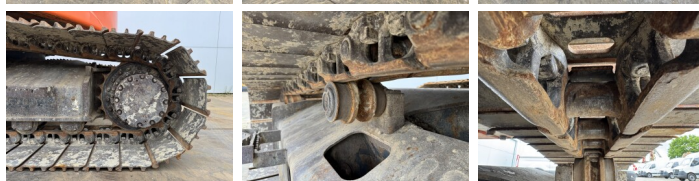

Description Available at Boss Machinery! This Hitachi ZX225USLC-5B Excavators from 2016 has an engine power of 122 kW and counts 6058 operational hours. The total weight of this Hitachi ZX225USLC-5B is 25900 kg and the dimensions are 9.09 x 3.19 x 3.02. Furthermore, this ZX225USLC-5B is equipped with Camera, Radio, Heated Seat, Attache rapide pour godet, Fonction hydraulique supplémentaire, Fonction de marteau, Graissage centralisé. The Hitachi Excavators also has a CE + EPA marking. Do you want more information or do you want to try the Hitachi ZX225USLC-5B at our yard? Please let us know.

Opties

Camera

Radio

Heated Seat

Attache rapide pour godet

Fonction hydraulique
supplémentaire

Fonction de marteau

Graissage centralisé