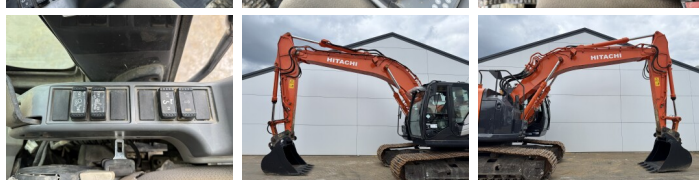

Hitachi

Hitachi ZX225USLC-5B

BOSS
MACHINERY

€ 52.500excl.

Annee de construction **2016**
Numero de reference **BM007614**
Heures **6.058**

Algemeen

Type ZX225USLC-5B
Emplacement Veldhoven, Netherlands
Certificaat CE + EPA

Description Available at Boss Machinery! This Hitachi ZX225USLC-5B Excavators from 2016 has an engine power of 122 kW and counts 6058 operational hours. The total weight of this Hitachi ZX225USLC-5B is 25900 kg and the dimensions are 9.09 x 3.19 x 3.02. Furthermore, this ZX225USLC-5B is equipped with Camera, Radio, Heated Seat, Attache rapide pour godet, Fonction hydraulique supplémentaire, Fonction de marteau, Graissage centralisé. The Hitachi Excavators also has a CE + EPA marking. Do you want more information or do you want to try the Hitachi ZX225USLC-5B at our yard? Please let us know.

Opties

Camera

Radio

Heated Seat

Attache rapide pour godet

Fonction hydraulique
supplémentaire

Fonction de marteau

Graissage centralisé