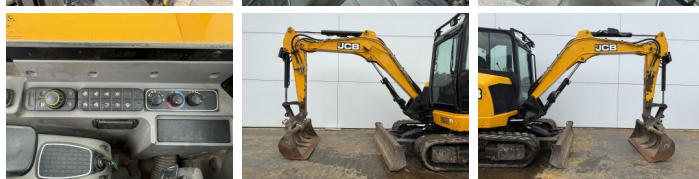

JCB

JCB 48Z-1

€ 22.750excl.

Annee de construction **2018**
Numero de reference **BM007586**
Heures **2.173**

Algemeen

Type **48Z-1**
Emplacement **Veldhoven, Netherlands**
Certificaat **CE**

Description

Available at Boss Machinery! This JCB 48Z-1 Excavators from 2018 has an engine power of 36 kW and counts 2173 operational hours. The total weight of this JCB 48Z-1 is 4662 kg and the dimensions are 5.31 x 1.97 x 2.57. Furthermore, this 48Z-1 is equipped with Attache rapide pour godet, Fonction hydraulique supplémentaire, Fonction de marteau. The JCB Excavators also has a CE marking. Do you want more information or do you want to try the JCB 48Z-1 at our yard? Please let us know.

Maten / Gewichten

Poids **4662**
Dimensions L*L*H **5.31 x 1.97 x 2.57**

Motor informatie

Moteur marque **Perkins**
Moteur type **404D-22**
Cylindres **4**
Puissance dans kW **36**

Banden / Rupsen

Plate % **80**
Sprocket % **80**
Chain % **70**
Largeur de la plaque **42 cm**

Opties

Attache rapide pour godet

BOSS

MACHINERY