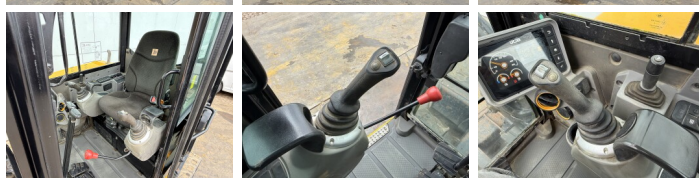

JCB

JCB 48Z-1

€ 22.750excl.

Annee de construction **2018**
Numero de reference **BM007586**
Heures **2.173**

Algemeen

Type **48Z-1**
Emplacement **Veldhoven, Netherlands**
Certificaat **CE**

Description

Available at Boss Machinery! This JCB 48Z-1 Excavators from 2018 has an engine power of 36 kW and counts 2173 operational hours. The total weight of this JCB 48Z-1 is 4662 kg and the dimensions are 5.31 x 1.97 x 2.57. Furthermore, this 48Z-1 is equipped with Attache rapide pour godet, Fonction hydraulique supplémentaire, Fonction de marteau. The JCB Excavators also has a CE marking. Do you want more information or do you want to try the JCB 48Z-1 at our yard? Please let us know.

Maten / Gewichten

Poids **4662**
Dimensions L*L*H **5.31 x 1.97 x 2.57**

Motor informatie

Moteur marque **Perkins**
Moteur type **404D-22**
Cylindres **4**
Puissance dans kW **36**

Banden / Rupsen

Plate % **80**
Sprocket % **80**
Chain % **70**
Largeur de la plaque **42 cm**

Opties

Attache rapide pour godet

BOSS

MACHINERY