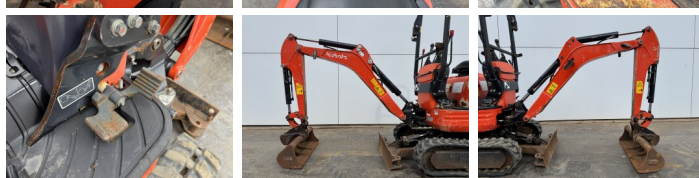

Kubota

Kubota U10-3

BOSS
MACHINERY

€ 8.900excl.

Annee de construction **2019**
Numero de reference **BM007560**
Heures **1.322**

Algemeen

Type U10-3
Emplacement Veldhoven, Netherlands
Certificaat CE

Description Available at Boss Machinery! This Kubota U10-3 Excavators from 2019 has an engine power of 8 kW and counts 1322 operational hours. The total weight of this Kubota U10-3 is 1120 kg and the dimensions are 3.02 x 0.75 x 1.65. Furthermore, this U10-3 is equipped with Attache rapide pour godet, Fonction hydraulique supplémentaire, Fonction de marteau. The Kubota Excavators also has a CE marking. Do you want more information or do you want to try the Kubota U10-3 at our yard? Please let us know.

Maten / Gewichten

Poids 1120
Dimensions L*L*H 3.02 x 0.75 x 1.65

Motor informatie

Moteur marque Kubota
Moteur type D722
Cylindres 3
Puissance dans kW 8

Banden / Rupsen

Plate % 40
Chain % 70
Sprocket % 70
Largeur de la plaque 18 cm

Opties

Attache rapide pour godet