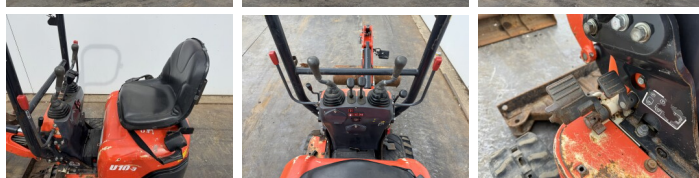

Kubota

Kubota U10-3

BOSS
MACHINERY

€ 8.900excl.

Annee de construction **2019**
Numero de reference **BM007560**
Heures **1.322**

Algemeen

Type U10-3
Emplacement Veldhoven, Netherlands
Certificaat CE

Description Available at Boss Machinery! This Kubota U10-3 Excavators from 2019 has an engine power of 8 kW and counts 1322 operational hours. The total weight of this Kubota U10-3 is 1120 kg and the dimensions are 3.02 x 0.75 x 1.65. Furthermore, this U10-3 is equipped with Attache rapide pour godet, Fonction hydraulique supplémentaire, Fonction de marteau. The Kubota Excavators also has a CE marking. Do you want more information or do you want to try the Kubota U10-3 at our yard? Please let us know.

Maten / Gewichten

Poids 1120
Dimensions L*L*H 3.02 x 0.75 x 1.65

Motor informatie

Moteur marque Kubota
Moteur type D722
Cylindres 3
Puissance dans kW 8

Banden / Rupsen

Plate % 40
Chain % 70
Sprocket % 70
Largeur de la plaque 18 cm

Opties

Attache rapide pour godet