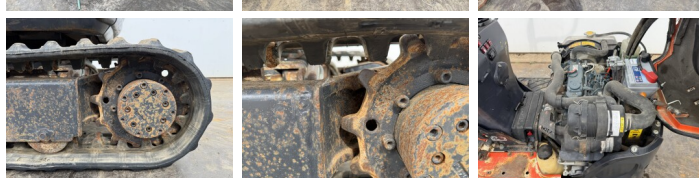

Kubota

Kubota U10-3

BOSS
MACHINERY

€ 8.900excl.

Annee de construction **2019**
Numero de reference **BM007560**
Heures **1.322**

Algemeen

Type U10-3
Emplacement Veldhoven, Netherlands
Certificaat CE

Description Available at Boss Machinery! This Kubota U10-3 Excavators from 2019 has an engine power of 8 kW and counts 1322 operational hours. The total weight of this Kubota U10-3 is 1120 kg and the dimensions are 3.02 x 0.75 x 1.65. Furthermore, this U10-3 is equipped with Attache rapide pour godet, Fonction hydraulique supplémentaire, Fonction de marteau. The Kubota Excavators also has a CE marking. Do you want more information or do you want to try the Kubota U10-3 at our yard? Please let us know.

Maten / Gewichten

Poids 1120
Dimensions L*L*H 3.02 x 0.75 x 1.65

Motor informatie

Moteur marque Kubota
Moteur type D722
Cylindres 3
Puissance dans kW 8

Banden / Rupsen

Plate % 40
Chain % 70
Sprocket % 70
Largeur de la plaque 18 cm

Opties

Attache rapide pour godet