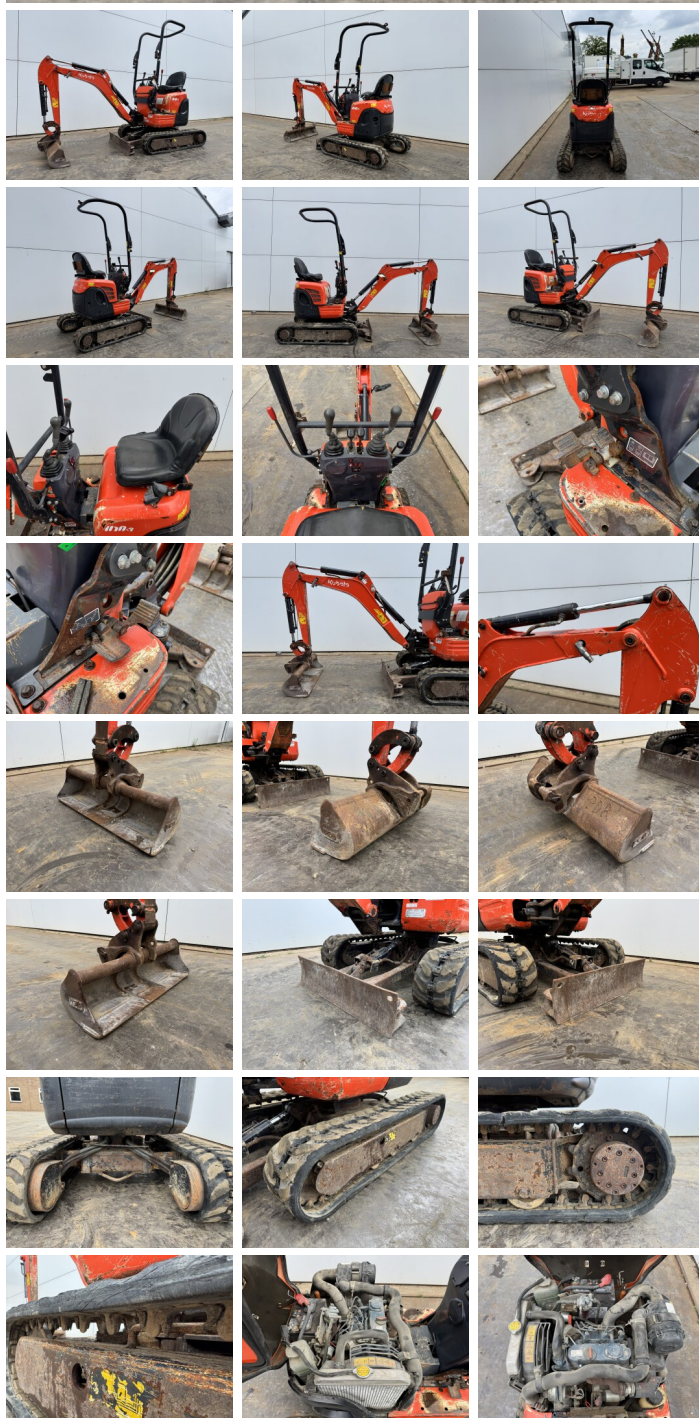

Kubota

Kubota U10-3

€ 8.900excl.

Annee de construction **2019**
Numero de reference **BM007559**
Heures **1.260**

Algemeen

Type U10-3
Emplacement Veldhoven, Netherlands
Certificaat CE

Description Available at Boss Machinery! This Kubota U10-3 Excavators from 2019 has an engine power of 8 kW and counts 1260 operational hours. The total weight of this Kubota U10-3 is 1120 kg and the dimensions are 3.02 x 0.75 x 1.65. Furthermore, this U10-3 is equipped with Attache rapide pour godet, Fonction hydraulique supplémentaire, Fonction de marteau. The Kubota Excavators also has a CE marking. Do you want more information or do you want to try the Kubota U10-3 at our yard? Please let us know.

Maten / Gewichten

Dimensions L*L*H 3.02 x 0.75 x 1.65
Poids 1120

Motor informatie

Moteur marque Kubota
Moteur type D722
Cylindres 3
Puissance dans kW 8

Banden / Rupsen

Plate % 40
Chain % 70
Sprocket % 70
Largeur de la plaque 18 cm

Opties

Attache rapide pour godet

BOSS
MACHINERY

Fonction hydraulique
supplémentaire
Fonction de marteau