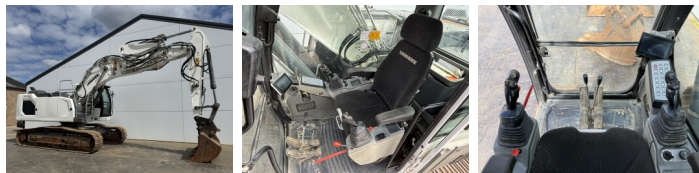

Liebherr

Liebherr R922LC

BOSS
MACHINERY

€ 79.500excl.

Annee de construction **2020**
Numero de reference **BM007523**
Heures **5.198**

Algemeen

Type R922LC
Emplacement Veldhoven, Netherlands
Certificaat CE

Description Available at Boss Machinery! This Liebherr R922LC Excavators from 2020 has an engine power of 120 kW and counts 5198 operational hours. The total weight of this Liebherr R922LC is 24700 kg and the dimensions are 9.59 x 2.98 x 3.00. Furthermore, this R922LC is equipped with Heated Seat, Camera, Attache rapide pour godet, Fonction hydraulique supplémentaire, Fonction de marteau, Graissage centralisé. The Liebherr Excavators also has a CE marking. Do you want more information or do you want to try the Liebherr R922LC at our yard? Please let us know.

Maten / Gewichten

Poids 24700
Dimensions L*L*H 9.59 x 2.98 x 3.00

Motor informatie

Moteur marque FPT (FIAT POWER TRAIN)
Moteur type F4HFE414F
Cylindres 4
Turbo
Puissance dans kW 120

Banden / Rupsen

Sprocket % 30
Chain % 40
Plate % 40
Largeur de la plaque 60 cm

Opties

Heated Seat

Camera

Attache rapide pour godet

Fonction hydraulique
supplémentaire

Fonction de marteau

Graissage centralisé