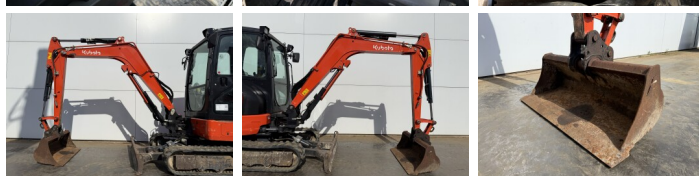

Kubota

Kubota KX037-4

BOSS
MACHINERY

€ 25.250excl.

Annee de construction **2020**
Numero de reference **BM007578**
Heures **2.275**

Algemeen

Type KX037-4
Emplacement Veldhoven, Netherlands
Certificaat CE

Description Available at Boss Machinery! This Kubota KX037-4 Excavators from 2020 has an engine power of 18 kW and counts 2275 operational hours. The total weight of this Kubota KX037-4 is 3790 kg and the dimensions are 4.65 x 1.56 x 2.40. Furthermore, this KX037-4 is equipped with Attache rapide pour godet, Fonction hydraulique supplémentaire, Fonction de marteau. The Kubota Excavators also has a CE marking. Do you want more information or do you want to try the Kubota KX037-4 at our yard? Please let us know.

Maten / Gewichten

Dimensions L*L*H 4.65 x 1.56 x 2.40
Poids 3790

Motor informatie

Moteur marque Kubota
Moteur type D1703
Cylindres 3
Puissance dans kW 18

Banden / Rupsen

Sprocket % 60
Largeur de la plaque 30

Opties

Attache rapide pour godet
Fonction hydraulique supplémentaire