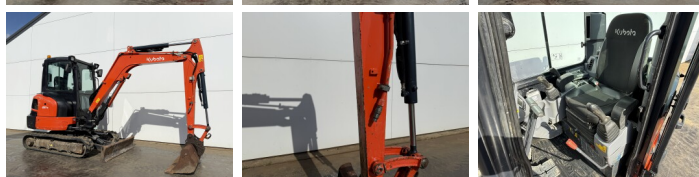

Kubota

Kubota KX037-4

BOSS
MACHINERY

€ 25.250excl.

Annee de construction **2020**
Numero de reference **BM007578**
Heures **2.275**

Algemeen

Type KX037-4
Emplacement Veldhoven, Netherlands
Certificaat CE

Description Available at Boss Machinery! This Kubota KX037-4 Excavators from 2020 has an engine power of 18 kW and counts 2275 operational hours. The total weight of this Kubota KX037-4 is 3790 kg and the dimensions are 4.65 x 1.56 x 2.40. Furthermore, this KX037-4 is equipped with Attache rapide pour godet, Fonction hydraulique supplémentaire, Fonction de marteau. The Kubota Excavators also has a CE marking. Do you want more information or do you want to try the Kubota KX037-4 at our yard? Please let us know.

Maten / Gewichten

Dimensions L*L*H 4.65 x 1.56 x 2.40
Poids 3790

Motor informatie

Moteur marque Kubota
Moteur type D1703
Cylindres 3
Puissance dans kW 18

Banden / Rupsen

Sprocket % 60
Largeur de la plaque 30

Opties

Attache rapide pour godet
Fonction hydraulique supplémentaire