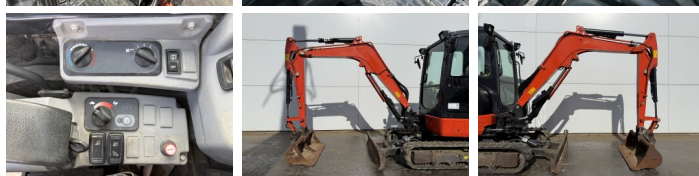

Kubota

Kubota KX037-4

BOSS
MACHINERY

€ 25.750excl.

Annee de construction **2020**
Numero de reference **BM007575**
Heures **1.625**

Algemeen

Type KX037-4
Emplacement Veldhoven, Netherlands
Certificaat CE

Description Available at Boss Machinery! This Kubota KX037-4 Excavators from 2020 has an engine power of 17.7 kW and counts 1625 operational hours. The total weight of this Kubota KX037-4 is 3790 kg and the dimensions are 4.56 x 1.55 x 2.38. Furthermore, this KX037-4 is equipped with Attache rapide pour godet, Fonction hydraulique supplémentaire, Fonction de marteau. The Kubota Excavators also has a CE marking. Do you want more information or do you want to try the Kubota KX037-4 at our yard? Please let us know.

Maten / Gewichten

Dimensions L*L*H 4.56 x 1.55 x 2.38
Poids 3790

Motor informatie

Moteur marque Kubota
Moteur type D1703
Cylindres 3
Puissance dans kW 17.7

Banden / Rupsen

Sprocket % 60
Largeur de la plaque 30

Opties

Attache rapide pour godet
Fonction hydraulique supplémentaire