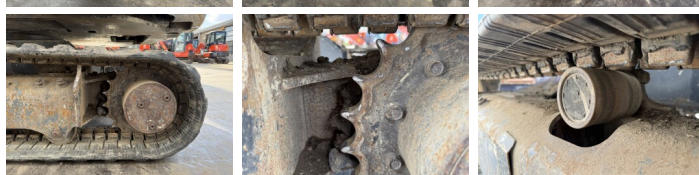

Kubota

Kubota KX037-4

BOSS
MACHINERY

€ 25.750excl.

Annee de construction **2020**
Numero de reference **BM007575**
Heures **1.625**

Algemeen

Type KX037-4
Emplacement Veldhoven, Netherlands
Certificaat CE

Description Available at Boss Machinery! This Kubota KX037-4 Excavators from 2020 has an engine power of 17.7 kW and counts 1625 operational hours. The total weight of this Kubota KX037-4 is 3790 kg and the dimensions are 4.56 x 1.55 x 2.38. Furthermore, this KX037-4 is equipped with Attache rapide pour godet, Fonction hydraulique supplémentaire, Fonction de marteau. The Kubota Excavators also has a CE marking. Do you want more information or do you want to try the Kubota KX037-4 at our yard? Please let us know.

Opties

Attache rapide pour godet
Fonction hydraulique supplémentaire

Fonction de marteau