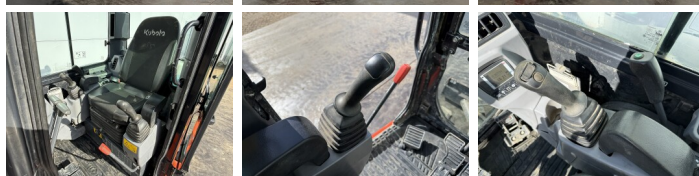

Kubota

Kubota KX037-4

BOSS
MACHINERY

€ 25.750excl.

Annee de construction **2020**
Numero de reference **BM007575**
Heures **1.625**

Algemeen

Type KX037-4
Emplacement Veldhoven, Netherlands
Certificaat CE

Description Available at Boss Machinery! This Kubota KX037-4 Excavators from 2020 has an engine power of 17.7 kW and counts 1625 operational hours. The total weight of this Kubota KX037-4 is 3790 kg and the dimensions are 4.56 x 1.55 x 2.38. Furthermore, this KX037-4 is equipped with Attache rapide pour godet, Fonction hydraulique supplémentaire, Fonction de marteau. The Kubota Excavators also has a CE marking. Do you want more information or do you want to try the Kubota KX037-4 at our yard? Please let us know.

Maten / Gewichten

Dimensions L*L*H 4.56 x 1.55 x 2.38
Poids 3790

Motor informatie

Moteur marque Kubota
Moteur type D1703
Cylindres 3
Puissance dans kW 17.7

Banden / Rupsen

Sprocket % 60
Largeur de la plaque 30

Opties

Attache rapide pour godet
Fonction hydraulique supplémentaire