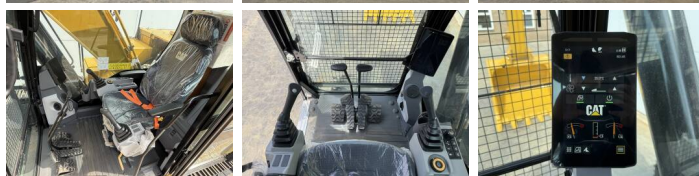

Overig NOT FOR SALE IN EU /
NO CE MARK

Description

Available at Boss Machinery! This Caterpillar 324 05A - Next Gen Excavators from 2026 has an engine power of 112 kW and counts 5 operational hours. The total weight of this Caterpillar 324 05A - Next Gen is 22600 kg and the dimensions are 9.50 x 3.00 x 3.27. Furthermore, this 324 05A - Next Gen is equipped with Radio, Heated Cab, climatiseur, Climate Control, Bluetooth, Fonction hydraulique supplémentaire, Fonction de marteau. Do you want more information or do you want to try the Caterpillar 324 05A - Next Gen at our yard? Please let us know.

BOSS
MACHINERY

Plate %	100
Largeur de la plaque	60 cm

Opties

Radio

Heated Cab

climatiseur

Climate Control

Bluetooth