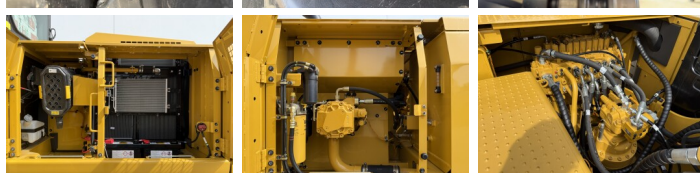

Overig NOT FOR SALE IN EU /
NO CE MARK

Description

Available at Boss Machinery! This Caterpillar 324 05A - Next Gen Excavators from 2026 has an engine power of 112 kW and counts 5 operational hours. The total weight of this Caterpillar 324 05A - Next Gen is 22600 kg and the dimensions are 9.50 x 3.00 x 3.27. Furthermore, this 324 05A - Next Gen is equipped with Climate Control, Bluetooth, Radio, Heated Cab, climatiseur, Fonction hydraulique supplémentaire, Fonction de marteau. Do you want more information or do you want to try the Caterpillar 324 05A - Next Gen at our yard? Please let us know.

BOSS
MACHINERY

Chain %	100
Largeur de la plaque	60 cm

Opties

Climate Control

Bluetooth

Radio

Heated Cab

climatiseur