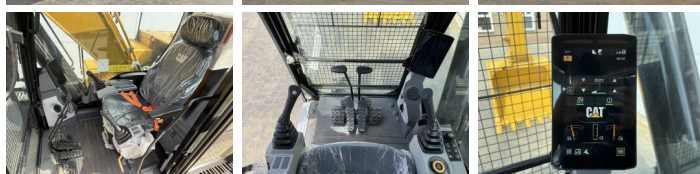

Overig NOT FOR SALE IN EU /
NO CE MARK

Description

Available at Boss Machinery! This Caterpillar 324 05A - Next Gen Excavators from 2026 has an engine power of 112 kW and counts 5 operational hours. The total weight of this Caterpillar 324 05A - Next Gen is 22600 kg and the dimensions are 9.50 x 3.00 x 3.27. Furthermore, this 324 05A - Next Gen is equipped with Climate Control, Bluetooth, Radio, Heated Cab, climatiseur, Fonction hydraulique supplémentaire, Fonction de marteau. Do you want more information or do you want to try the Caterpillar 324 05A - Next Gen at our yard? Please let us know.

BOSS
MACHINERY

Chain %	100
Largeur de la plaque	60 cm

Opties

Climate Control

Bluetooth

Radio

Heated Cab

climatiseur