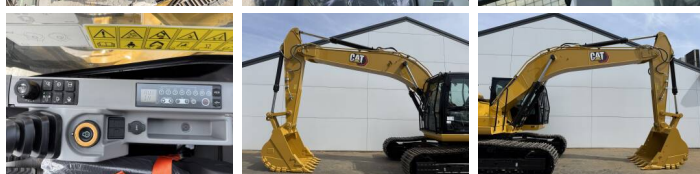

Overig NOT FOR SALE IN EU /
NO CE MARK

Description

Available at Boss Machinery! This Caterpillar 324 05A - Next Gen Excavators from 2026 has an engine power of 112 kW and counts 5 operational hours. The total weight of this Caterpillar 324 05A - Next Gen is 22600 kg and the dimensions are 9.50 x 3.00 x 3.27. Furthermore, this 324 05A - Next Gen is equipped with Climate Control, Bluetooth, Radio, Heated Cab, climatiseur, Fonction hydraulique supplémentaire, Fonction de marteau. Do you want more information or do you want to try the Caterpillar 324 05A - Next Gen at our yard? Please let us know.

BOSS
MACHINERY

Chain %	100
Largeur de la plaque	60 cm

Opties

Climate Control

Bluetooth

Radio

Heated Cab

climatiseur