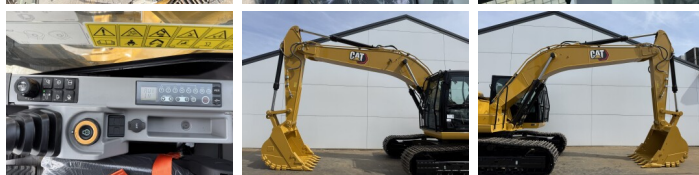

Overig

NOT FOR SALE IN EU /
NO CE MARK

Available at Boss Machinery! This Caterpillar 324 05A - Next Gen Excavators from 2026 has an engine power of 112 kW and counts 5 operational hours. The total weight of this Caterpillar 324 05A - Next Gen is 22600 kg and the dimensions are 9.50 x 3.00 x 3.27. Furthermore, this 324 05A - Next Gen is equipped with Climate Control, Bluetooth, Radio, Heated Cab, climatiseur, Fonction hydraulique supplémentaire, Fonction de marteau. Do you want more information or do you want to try the Caterpillar 324 05A - Next Gen at our yard? Please let us know.

BOSS
MACHINERY

Chain %	100
Largeur de la plaque	60 cm

Opties

Climate Control

Bluetooth

Radio

Heated Cab

climatiseur