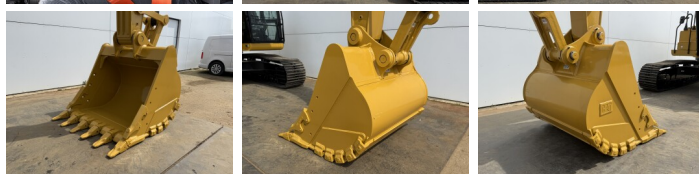

Overig

NOT FOR SALE IN EU /
NO CE MARK

Available at Boss Machinery! This Caterpillar 324 05A - Next Gen Excavators from 2026 has an engine power of 112 kW and counts 5 operational hours. The total weight of this Caterpillar 324 05A - Next Gen is 22600 kg and the dimensions are 9.50 x 3.00 x 3.27. Furthermore, this 324 05A - Next Gen is equipped with Climate Control, Bluetooth, Radio, Heated Cab, climatiseur, Fonction hydraulique supplémentaire, Fonction de marteau. Do you want more information or do you want to try the Caterpillar 324 05A - Next Gen at our yard? Please let us know.

Description

Maten / Gewichten

Poids 22600
Dimensions L*L*H 9.50 x 3.00 x 3.27

Motor informatie

Moteur marque Caterpillar
Moteur type C7.1
Cylindres 6
Turbo
Puissance dans kW 112

Banden / Rupsen

Plate % 100
Sprocket % 100

BOSS
MACHINERY

Chain %	100
Largeur de la plaque	60 cm

Opties

Climate Control

Bluetooth

Radio

Heated Cab

climatiseur