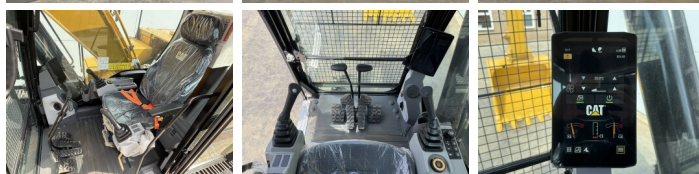

Overig

NOT FOR SALE IN EU /
NO CE MARK

Available at Boss Machinery! This Caterpillar 324 05A - Next Gen Excavators from 2026 has an engine power of 112 kW and counts 5 operational hours. The total weight of this Caterpillar 324 05A - Next Gen is 22600 kg and the dimensions are 9.50 x 3.00 x 3.27. Furthermore, this 324 05A - Next Gen is equipped with Climate Control, Bluetooth, Radio, Heated Cab, climatiseur, Fonction hydraulique supplémentaire, Fonction de marteau. Do you want more information or do you want to try the Caterpillar 324 05A - Next Gen at our yard? Please let us know.

BOSS
MACHINERY

Chain %	100
Largeur de la plaque	60 cm

Opties

Climate Control

Bluetooth

Radio

Heated Cab

climatiseur