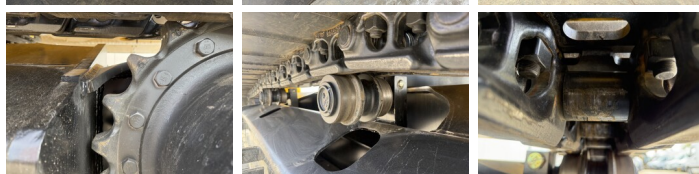

Caterpillar

Caterpillar 324 05A - Next Gen

€ 92.500excl.

Annee de construction **2026**
Numero de reference **BM007408**
Heures **5**

Algemeen

Type 324 05A - Next Gen
Emplacement Veldhoven, Netherlands
NON CE

Overig

NOT FOR SALE IN EU /
NO CE MARK

Available at Boss Machinery! This Caterpillar 324 05A - Next Gen Excavators from 2026 has an engine power of 112 kW and counts 5 operational hours. The total weight of this Caterpillar 324 05A - Next Gen is 22600 kg and the dimensions are 9.50 x 3.00 x 3.27. Furthermore, this 324 05A - Next Gen is equipped with Climate Control, Bluetooth, Radio, Heated Cab, climatiseur, Fonction hydraulique supplémentaire, Fonction de marteau. Do you want more information or do you want to try the Caterpillar 324 05A - Next Gen at our yard? Please let us know.

Description

Maten / Gewichten

Poids 22600
Dimensions L*L*H 9.50 x 3.00 x 3.27

Motor informatie

Moteur marque Caterpillar
Moteur type C7.1
Cylindres 6
Turbo
Puissance dans kW 112

Banden / Rupsen

Plate % 100
Sprocket % 100

BOSS
MACHINERY