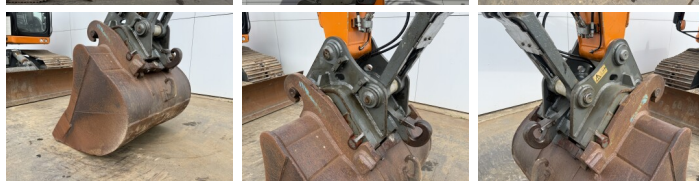

Liebherr

Liebherr R920 Compact

BOSS
MACHINERY

€ 82.500excl.

Annee de construction **2017**
Numero de reference **BM007452**
Heures **6.227**

Algemeen

Type R920 Compact
Emplacement Veldhoven, Netherlands
Certificaat CE

Description Available at Boss Machinery! This Liebherr R920 Compact Excavators from 2017 has an engine power of 110 kW and counts 6227 operational hours. The total weight of this Liebherr R920 Compact is 21700 kg and the dimensions are 8.09 x 3.04 x 3.16. Furthermore, this R920 Compact is equipped with Radio, Heated Seat, Attache rapide pour godet, Fonction hydraulique supplémentaire, Fonction de marteau, Graissage centralisé. The Liebherr Excavators also has a CE marking. Do you want more information or do you want to try the Liebherr R920 Compact at our yard? Please let us know.

Maten / Gewichten

Poids 21700
Dimensions L*L*H 8.09 x 3.04 x 3.16

Motor informatie

Moteur marque Liebherr
Moteur type D924 A7
Cylindres 4
Turbo
Puissance dans kW 110

Banden / Rupsen

Chain % 80
Plate % 80
Sprocket % 80
Largeur de la plaque 80 cm

Opties

Radio

Heated Seat

Attache rapide pour godet

Fonction hydraulique
supplémentaire

Fonction de marteau

Graissage centralisé