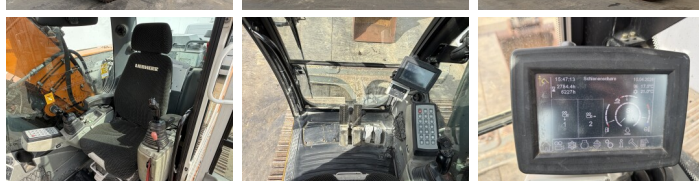

Description Available at Boss Machinery! This Liebherr R920 Compact Excavators from 2017 has an engine power of 110 kW and counts 6227 operational hours. The total weight of this Liebherr R920 Compact is 21700 kg and the dimensions are 8.09 x 3.04 x 3.16. Furthermore, this R920 Compact is equipped with Radio, Heated Seat, Attache rapide pour godet, Fonction hydraulique supplémentaire, Fonction de marteau, Graissage centralisé. The Liebherr Excavators also has a CE marking. Do you want more information or do you want to try the Liebherr R920 Compact at our yard? Please let us know.

Maten / Gewichten

Poids 21700
Dimensions L*L*H 8.09 x 3.04 x 3.16

Motor informatie

Moteur marque Liebherr
Moteur type D924 A7
Cylindres 4
Turbo
Puissance dans kW 110

Banden / Rupsen

Chain % 80
Plate % 80
Sprocket % 80
Largeur de la plaque 80 cm

Opties

Radio

Heated Seat

Attache rapide pour godet

Fonction hydraulique
supplémentaire

Fonction de marteau

Graissage centralisé