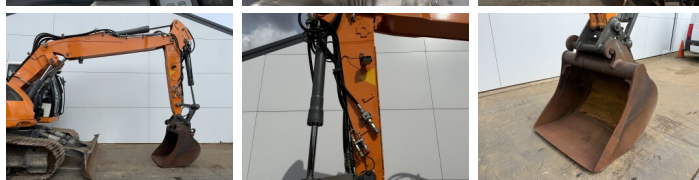

Description Available at Boss Machinery! This Liebherr R920 Compact Excavators from 2017 has an engine power of 110 kW and counts 6227 operational hours. The total weight of this Liebherr R920 Compact is 21700 kg and the dimensions are 8.09 x 3.04 x 3.16. Furthermore, this R920 Compact is equipped with Radio, Heated Seat, Attache rapide pour godet, Fonction hydraulique supplémentaire, Fonction de marteau, Graissage centralisé. The Liebherr Excavators also has a CE marking. Do you want more information or do you want to try the Liebherr R920 Compact at our yard? Please let us know.

Maten / Gewichten

Poids 21700
Dimensions L*L*H 8.09 x 3.04 x 3.16

Motor informatie

Moteur marque Liebherr
Moteur type D924 A7
Cylindres 4
Turbo
Puissance dans kW 110

Banden / Rupsen

Chain % 80
Plate % 80
Sprocket % 80
Largeur de la plaque 80 cm

Opties

Radio

Heated Seat

Attache rapide pour godet

Fonction hydraulique
supplémentaire

Fonction de marteau

Graissage centralisé