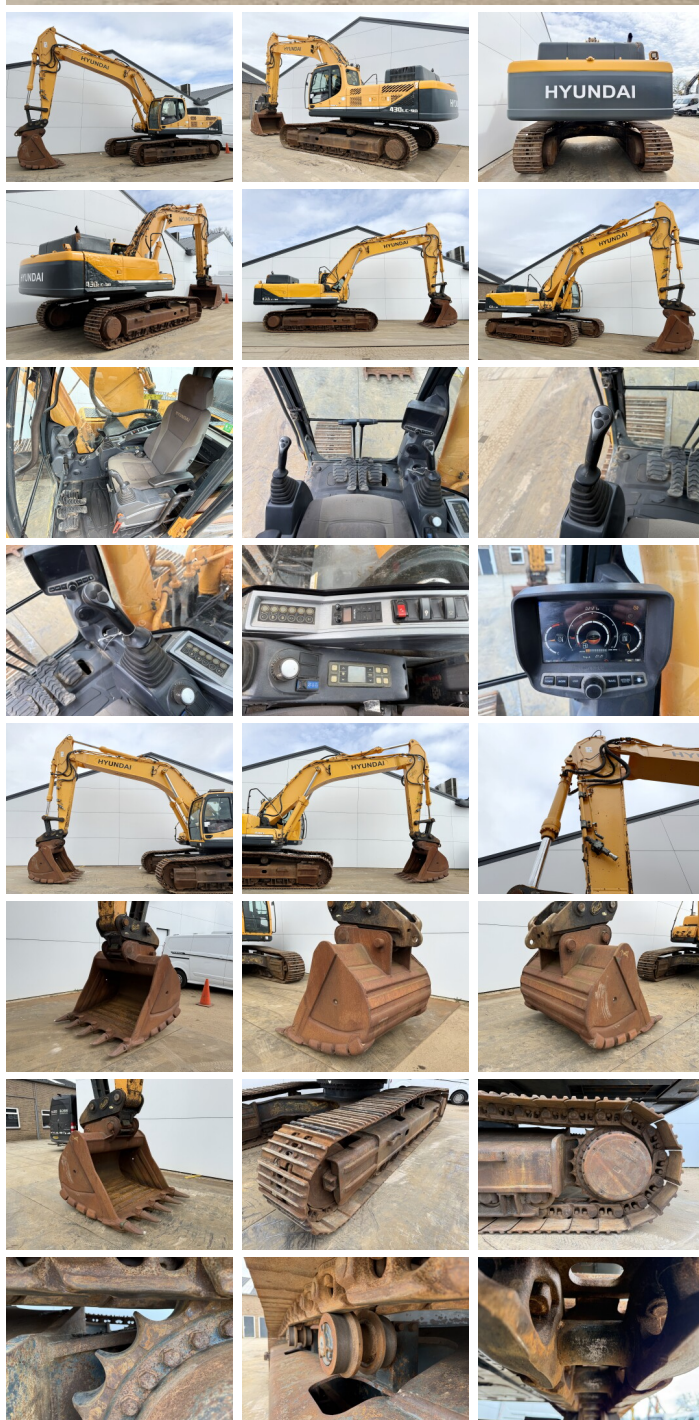

Hyundai

Hyundai R430LC

BOSS
MACHINERY

€ 47.500excl.

Annee de construction **2014**
Numero de reference **BM007373**
Heures **9.072**

Algemeen

Type R430LC
Emplacement Veldhoven, Netherlands
Certificaat CE

Description Available at Boss Machinery! This Hyundai R430LC Excavators from 2014 has an engine power of 218 kW and counts 9072 operational hours. The total weight of this Hyundai R430LC is 44122 kg and the dimensions are 11.28 x 3.39 x 3.41 . Furthermore, this R430LC is equipped with Attache rapide pour godet, Fonction hydraulique supplémentaire, Fonction de marteau. The Hyundai Excavators also has a CE marking. Do you want more information or do you want to try the Hyundai R430LC at our yard? Please let us know.

Maten / Gewichten

Poids 44122
Dimensions L*L*H 11.28 x 3.39 x 3.41

Motor informatie

Moteur marque Cummins
Moteur type QSL9
Cylindres 6
Turbo
Puissance dans kW 218

Banden / Rupsen

Chain % 40
Plate % 40
Sprocket % 25
Largeur de la plaque 60