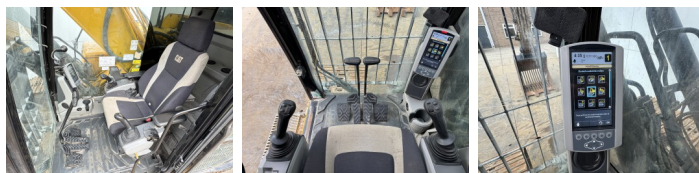

Caterpillar

Caterpillar 336FL

BOSS
MACHINERY

€ 72.500excl.

Annee de construction **2018**
Numero de reference **BC000314**
Heures **12.730**

Algemeen

Type 336FL
Emplacement Veldhoven, Netherlands
Certificaat CE + EPA

Description Available at Boss Machinery! This Caterpillar 336FL Excavators from 2018 has an engine power of 234 kW and counts 12730 operational hours. The total weight of this Caterpillar 336FL is 37780 kg and the dimensions are 11.15 x 3.39 x 3.50. Furthermore, this 336FL is equipped with Radio, Fonction hydraulique supplémentaire, Fonction de marteau, Graissage centralisé. The Caterpillar Excavators also has a CE + EPA marking. Do you want more information or do you want to try the Caterpillar 336FL at our yard? Please let us know.

Maten / Gewichten

Dimensions L*L*H 11.15 x 3.39 x 3.50
Poids 37780

Motor informatie

Moteur marque Caterpillar
Moteur type C9.3B
Cylindres 6
Turbo
Puissance dans kW 234

Banden / Rupsen

Plate % 40
Sprocket % 30
Chain % 70
Largeur de la plaque 80 cm