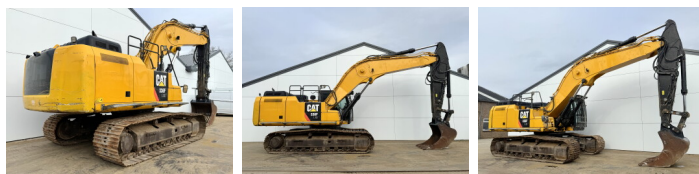

Caterpillar

Caterpillar 336FL

BOSS
MACHINERY

€ 72.500excl.

Annee de construction **2018**
Numero de reference **BC000314**
Heures **12.730**

Algemeen

Type 336FL
Emplacement Veldhoven, Netherlands
Certificaat CE + EPA

Description Available at Boss Machinery! This Caterpillar 336FL Excavators from 2018 has an engine power of 234 kW and counts 12730 operational hours. The total weight of this Caterpillar 336FL is 37780 kg and the dimensions are 11.15 x 3.39 x 3.50. Furthermore, this 336FL is equipped with Radio, Fonction hydraulique supplémentaire, Fonction de marteau, Graissage centralisé. The Caterpillar Excavators also has a CE + EPA marking. Do you want more information or do you want to try the Caterpillar 336FL at our yard? Please let us know.

Maten / Gewichten

Dimensions L*L*H 11.15 x 3.39 x 3.50
Poids 37780

Motor informatie

Moteur marque Caterpillar
Moteur type C9.3B
Cylindres 6
Turbo
Puissance dans kW 234

Banden / Rupsen

Plate % 40
Sprocket % 30
Chain % 70
Largeur de la plaque 80 cm