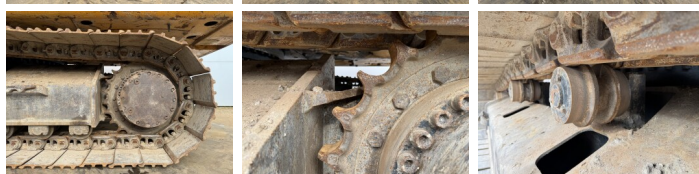

Caterpillar

Caterpillar 336FL

BOSS
MACHINERY

€ 72.500excl.

Annee de construction **2018**
Numero de reference **BC000314**
Heures **12.730**

Algemeen

Type 336FL
Emplacement Veldhoven, Netherlands
Certificaat CE + EPA

Description Available at Boss Machinery! This Caterpillar 336FL Excavators from 2018 has an engine power of 234 kW and counts 12730 operational hours. The total weight of this Caterpillar 336FL is 37780 kg and the dimensions are 11.15 x 3.39 x 3.50. Furthermore, this 336FL is equipped with Radio, Fonction hydraulique supplémentaire, Fonction de marteau, Graissage centralisé. The Caterpillar Excavators also has a CE + EPA marking. Do you want more information or do you want to try the Caterpillar 336FL at our yard? Please let us know.

Maten / Gewichten

Dimensions L*L*H 11.15 x 3.39 x 3.50
Poids 37780

Motor informatie

Moteur marque Caterpillar
Moteur type C9.3B
Cylindres 6
Turbo
Puissance dans kW 234

Banden / Rupsen

Plate % 40
Sprocket % 30
Chain % 70
Largeur de la plaque 80 cm