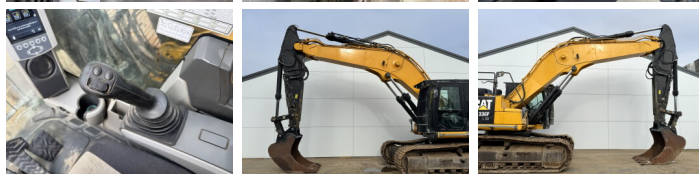

Caterpillar

Caterpillar 336FL

BOSS
MACHINERY

€ 72.500excl.

Annee de construction **2018**
Numero de reference **BC000314**
Heures **12.730**

Algemeen

Type 336FL
Emplacement Veldhoven, Netherlands
Certificaat CE + EPA

Description Available at Boss Machinery! This Caterpillar 336FL Excavators from 2018 has an engine power of 234 kW and counts 12730 operational hours. The total weight of this Caterpillar 336FL is 37780 kg and the dimensions are 11.15 x 3.39 x 3.50. Furthermore, this 336FL is equipped with Radio, Fonction hydraulique supplémentaire, Fonction de marteau, Graissage centralisé. The Caterpillar Excavators also has a CE + EPA marking. Do you want more information or do you want to try the Caterpillar 336FL at our yard? Please let us know.

Maten / Gewichten

Dimensions L*L*H 11.15 x 3.39 x 3.50
Poids 37780

Motor informatie

Moteur marque Caterpillar
Moteur type C9.3B
Cylindres 6
Turbo
Puissance dans kW 234

Banden / Rupsen

Plate % 40
Sprocket % 30
Chain % 70
Largeur de la plaque 80 cm