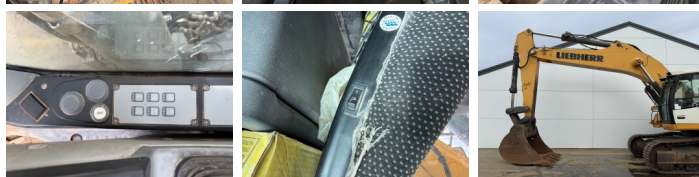

Liebherr

Liebherr R946LC

€ 74.500excl.

Annee de construction **2017**
Numero de reference **BM007130**
Heures **9.002**

Algemeen

Type R946LC
Emplacement Veldhoven, Netherlands
Certificaat CE + EPA

Description Available at Boss Machinery! This Liebherr R946LC Excavators from 2017 has an engine power of 207 kW and counts 9002 operational hours. The total weight of this Liebherr R946LC is 39600 kg and the dimensions are 11.18 x 3.19 x 3.46. Furthermore, this R946LC is equipped with Heated Seat, Camera, Graissage centralisé. The Liebherr Excavators also has a CE + EPA marking. Do you want more information or do you want to try the Liebherr R946LC at our yard? Please let us know.

Maten / Gewichten

Poids 39600
Dimensions L*L*H 11.18 x 3.19 x 3.46

Motor informatie

Moteur marque Liebherr
Moteur type D936 A7-04
Cylindres 6
Turbo
Puissance dans kW 207

Banden / Rupsen

Sprocket % 70
Chain % 80
Plate % 60
Largeur de la plaque 60 cm

Opties

Heated Seat

BOSS
MACHINERY

Camera
Graissage centralisé