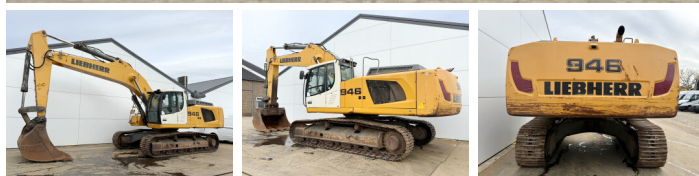

Liebherr

Liebherr R946LC

€ 74.500excl.

Annee de construction **2017**
Numero de reference **BM007130**
Heures **9.002**

Algemeen

Type R946LC
Emplacement Veldhoven, Netherlands
Certificaat CE + EPA

Description Available at Boss Machinery! This Liebherr R946LC Excavators from 2017 has an engine power of 207 kW and counts 9002 operational hours. The total weight of this Liebherr R946LC is 39600 kg and the dimensions are 11.18 x 3.19 x 3.46. Furthermore, this R946LC is equipped with Heated Seat, Camera, Graissage centralisé. The Liebherr Excavators also has a CE + EPA marking. Do you want more information or do you want to try the Liebherr R946LC at our yard? Please let us know.

Maten / Gewichten

Poids 39600
Dimensions L*L*H 11.18 x 3.19 x 3.46

Motor informatie

Moteur marque Liebherr
Moteur type D936 A7-04
Cylindres 6
Turbo
Puissance dans kW 207

Banden / Rupsen

Sprocket % 70
Chain % 80
Plate % 60
Largeur de la plaque 60 cm

Opties

Heated Seat

BOSS
MACHINERY

Camera
Graissage centralisé