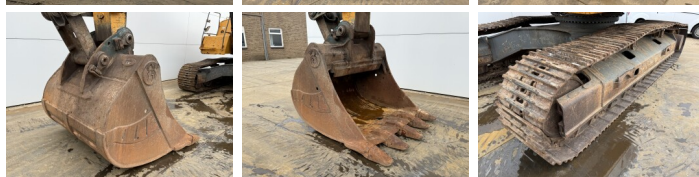

Liebherr

Liebherr R946LC

€ 74.500excl.

Annee de construction **2017**
Numero de reference **BM007130**
Heures **9.002**

Algemeen

Type R946LC
Emplacement Veldhoven, Netherlands
Certificaat CE + EPA

Description Available at Boss Machinery! This Liebherr R946LC Excavators from 2017 has an engine power of 207 kW and counts 9002 operational hours. The total weight of this Liebherr R946LC is 39600 kg and the dimensions are 11.18 x 3.19 x 3.46. Furthermore, this R946LC is equipped with Heated Seat, Camera, Graissage centralisé. The Liebherr Excavators also has a CE + EPA marking. Do you want more information or do you want to try the Liebherr R946LC at our yard? Please let us know.

Maten / Gewichten

Poids 39600
Dimensions L*L*H 11.18 x 3.19 x 3.46

Motor informatie

Moteur marque Liebherr
Moteur type D936 A7-04
Cylindres 6
Turbo
Puissance dans kW 207

Banden / Rupsen

Sprocket % 70
Chain % 80
Plate % 60
Largeur de la plaque 60 cm

Opties

Heated Seat

BOSS
MACHINERY

Camera
Graissage centralisé