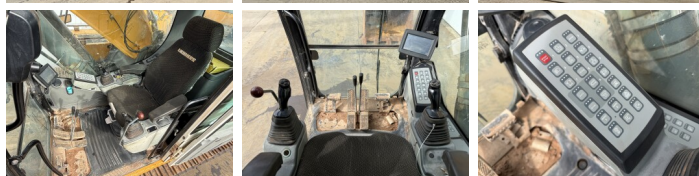

Liebherr

Liebherr R946LC

€ 74.500excl.

Annee de construction **2017**
Numero de reference **BM007130**
Heures **9.002**

Algemeen

Type R946LC
Emplacement Veldhoven, Netherlands
Certificaat CE + EPA

Description Available at Boss Machinery! This Liebherr R946LC Excavators from 2017 has an engine power of 207 kW and counts 9002 operational hours. The total weight of this Liebherr R946LC is 39600 kg and the dimensions are 11.18 x 3.19 x 3.46. Furthermore, this R946LC is equipped with Heated Seat, Camera, Graissage centralisé. The Liebherr Excavators also has a CE + EPA marking. Do you want more information or do you want to try the Liebherr R946LC at our yard? Please let us know.

Maten / Gewichten

Poids 39600
Dimensions L*L*H 11.18 x 3.19 x 3.46

Motor informatie

Moteur marque Liebherr
Moteur type D936 A7-04
Cylindres 6
Turbo
Puissance dans kW 207

Banden / Rupsen

Sprocket % 70
Chain % 80
Plate % 60
Largeur de la plaque 60 cm

Opties

Heated Seat

BOSS
MACHINERY

Camera
Graissage centralisé