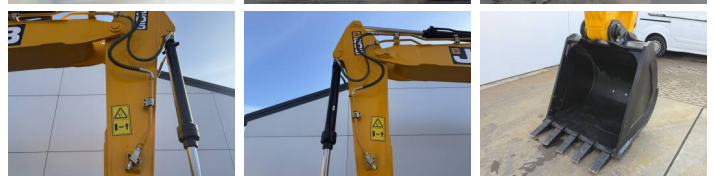

JCB 205

€ 64.500excl.

Annee de construction **2026**
Numero de reference **BM007364**
Heures **5**

Algemeen

Type 205 *2026 Model*
Emplacement Veldhoven, Netherlands
Certificaat NOT FOR SALE IN EU / NO CE MARK
Description Available at Boss Machinery! This - 205 *2026 Model* Excavators from 2026 has an engine power of 104 kW and counts 5 operational hours. The total weight of this - 205 *2026 Model* is 20500 kg and the dimensions are 9.57 x 2.78 x 3.22. Furthermore, this 205 *2026 Model* is equipped with climatiseur, Radio, Fonction hydraulique supplémentaire, Fonction de marteau. The - Excavators also has a NOT FOR SALE IN EU / NO CE MARK marking. Do you want more information or do you want to try the - 205 *2026 Model* at our yard? Please let us know.

Maten / Gewichten

Poids 20500
Dimensions L*L*H 9.57 x 2.78 x 3.22

Motor informatie

Moteur marque Cummins
Moteur type 6BT5.9C
Cylindres 6
Turbo
Puissance dans kW 104

Banden / Rupsen

Chain % 100
Plate % 100
Sprocket % 100
Largeur de la plaque 60

Opties

BOSS
MACHINERY