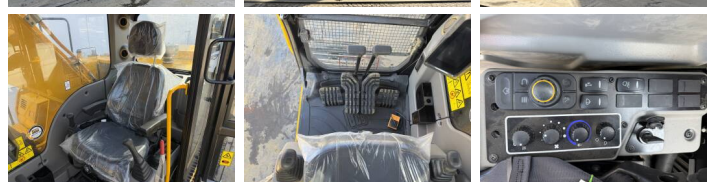

JCB 205

€ 64.500excl.

Annee de construction **2026**
Numero de reference **BM007364**
Heures **5**

Algemeen

Type 205 *2026 Model*
Emplacement Veldhoven, Netherlands
Certificaat NOT FOR SALE IN EU / NO CE MARK
Description Available at Boss Machinery! This - 205 *2026 Model* Excavators from 2026 has an engine power of 104 kW and counts 5 operational hours. The total weight of this - 205 *2026 Model* is 20500 kg and the dimensions are 9.57 x 2.78 x 3.22. Furthermore, this 205 *2026 Model* is equipped with climatiseur, Radio, Fonction hydraulique supplémentaire, Fonction de marteau. The - Excavators also has a NOT FOR SALE IN EU / NO CE MARK marking. Do you want more information or do you want to try the - 205 *2026 Model* at our yard? Please let us know.

Maten / Gewichten

Poids 20500
Dimensions L*L*H 9.57 x 2.78 x 3.22

Motor informatie

Moteur marque Cummins
Moteur type 6BT5.9C
Cylindres 6
Turbo
Puissance dans kW 104

Banden / Rupsen

Chain % 100
Plate % 100
Sprocket % 100
Largeur de la plaque 60

Opties

BOSS
MACHINERY