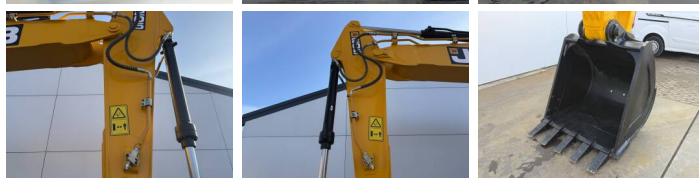

JCB 205

€ 64.500excl.

Annee de construction **2026**
Numero de reference **BM007364**
Heures **5**

Algemeen

Type 205 *2026 Model*
Emplacement Veldhoven, Netherlands
Certificaat NOT FOR SALE IN EU / NO CE MARK
Description Available at Boss Machinery! This - 205 *2026 Model* Excavators from 2026 has an engine power of 104 kW and counts 5 operational hours. The total weight of this - 205 *2026 Model* is 20500 kg and the dimensions are 9.57 x 2.78 x 3.22. Furthermore, this 205 *2026 Model* is equipped with Radio, climatiseur, Fonction hydraulique supplémentaire, Fonction de marteau. The - Excavators also has a NOT FOR SALE IN EU / NO CE MARK marking. Do you want more information or do you want to try the - 205 *2026 Model* at our yard? Please let us know.

Maten / Gewichten

Dimensions L*L*H 9.57 x 2.78 x 3.22
Poids 20500

Motor informatie

Moteur marque Cummins
Moteur type 6BT5.9C
Cylindres 6
Turbo
Puissance dans kW 104

Banden / Rupsen

Plate % 100
Sprocket % 100
Chain % 100
Largeur de la plaque 60

Opties

BOSS
MACHINERY