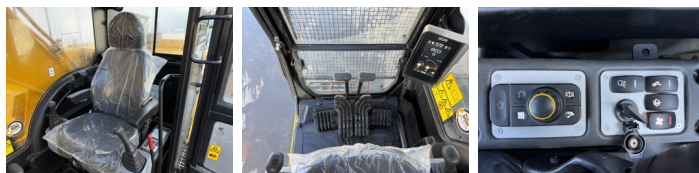

JCB

JCB 205 *2026 Model*

BOSS
MACHINERY

€ 63.500excl.

Annee de construction **2026**
Numero de reference **BM007346**
Heures **5**

Algemeen

Type 205 *2026 Model*
Emplacement Veldhoven, Netherlands
Certificaat NOT FOR SALE IN EU / NO CE MARK
Description Available at Boss Machinery! This JCB 205 *2026 Model* Excavators from 2026 has an engine power of 104 kW and counts 5 operational hours. The total weight of this JCB 205 *2026 Model* is 20400 kg and the dimensions are 9.66 x 2.81 x 3.23. Furthermore, this 205 *2026 Model* is equipped with Radio, Fonction hydraulique supplémentaire, Fonction de marteau. The JCB Excavators also has a NOT FOR SALE IN EU / NO CE MARK marking. Do you want more information or do you want to try the JCB 205 *2026 Model* at our yard? Please let us know.

Maten / Gewichten

Dimensions L*L*H 9.66 x 2.81 x 3.23
Poids 20400

Motor informatie

Moteur marque Cummins
Moteur type 6BT5.9C
Cylindres 6
Turbo
Puissance dans kW 104

Banden / Rupsen

Sprocket % 100
Chain % 100
Plate % 100
Largeur de la plaque 50