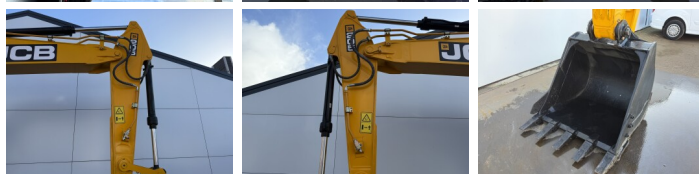

JCB

JCB 205 *2026 Model*

BOSS
MACHINERY

€ 63.500excl.

Annee de construction **2026**
Numero de reference **BM007346**
Heures **5**

Algemeen

Type 205 *2026 Model*
Emplacement Veldhoven, Netherlands
Certificaat NOT FOR SALE IN EU / NO CE MARK
Description Available at Boss Machinery! This JCB 205 *2026 Model* Excavators from 2026 has an engine power of 104 kW and counts 5 operational hours. The total weight of this JCB 205 *2026 Model* is 20400 kg and the dimensions are 9.66 x 2.81 x 3.23. Furthermore, this 205 *2026 Model* is equipped with Radio, Fonction hydraulique supplémentaire, Fonction de marteau. The JCB Excavators also has a NOT FOR SALE IN EU / NO CE MARK marking. Do you want more information or do you want to try the JCB 205 *2026 Model* at our yard? Please let us know.

Maten / Gewichten

Dimensions L*L*H 9.66 x 2.81 x 3.23
Poids 20400

Motor informatie

Moteur marque Cummins
Moteur type 6BT5.9C
Cylindres 6
Turbo
Puissance dans kW 104

Banden / Rupsen

Sprocket % 100
Chain % 100
Plate % 100
Largeur de la plaque 50