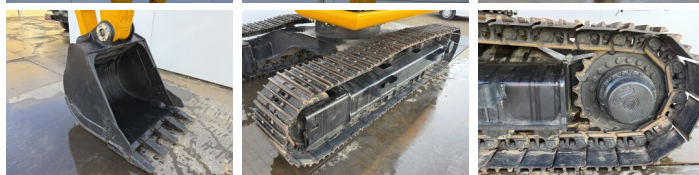

JCB

JCB 205 *2026 Model*

BOSS
MACHINERY

€ 63.500excl.

Annee de construction **2026**
Numero de reference **BM007346**
Heures **5**

Algemeen

Type 205 *2026 Model*
Emplacement Veldhoven, Netherlands
Certificaat NOT FOR SALE IN EU / NO CE MARK
Description Available at Boss Machinery! This JCB 205 *2026 Model* Excavators from 2026 has an engine power of 104 kW and counts 5 operational hours. The total weight of this JCB 205 *2026 Model* is 20400 kg and the dimensions are 9.66 x 2.81 x 3.23. Furthermore, this 205 *2026 Model* is equipped with Radio, Fonction hydraulique supplémentaire, Fonction de marteau. The JCB Excavators also has a NOT FOR SALE IN EU / NO CE MARK marking. Do you want more information or do you want to try the JCB 205 *2026 Model* at our yard? Please let us know.

Maten / Gewichten

Dimensions L*L*H 9.66 x 2.81 x 3.23
Poids 20400

Motor informatie

Moteur marque Cummins
Moteur type 6BT5.9C
Cylindres 6
Turbo
Puissance dans kW 104

Banden / Rupsen

Sprocket % 100
Chain % 100
Plate % 100
Largeur de la plaque 50