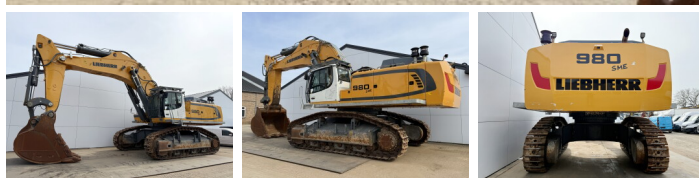

Liebherr

Liebherr R980S-HD SME

BOSS
MACHINERY

€ 385.000excl.

Annee de construction **2022**
Numero de reference **BM007121**
Heures **4.303**

Algemeen

Type R980S-HD SME
Emplacement Veldhoven, Netherlands
Overig SME = Super Mass Excavation. Extra Weight, Extra Power, Maximum Productivity.
Certificaat CE
Description Available at Boss Machinery! This Liebherr R980S-HD SME Excavators from 2022 has an engine power of 420 kW and counts 4303 operational hours. The total weight of this Liebherr R980S-HD SME is 98000 kg and the dimensions are 7.50 x 4.50 x 4.00. Furthermore, this R980S-HD SME is equipped with Radio, Heated Seat, Camera, Graissage centralisé. The Liebherr Excavators also has a CE marking. Do you want more information or do you want to try the Liebherr R980S-HD SME at our yard? Please let us know.

Maten / Gewichten

Poids 98000
Dimensions L*L*H 7.50 x 4.50 x 4.00

Motor informatie

Moteur marque Liebherr
Moteur type D9508 A7 SCR
Cylindres 8
Turbo
Puissance dans kW 420

Banden / Rupsen

Chain % 80
Sprocket % 80
Plate % 80