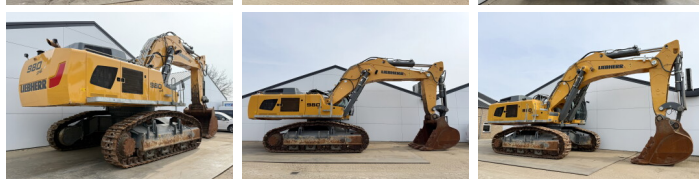

Liebherr

Liebherr R980S-HD SME

BOSS
MACHINERY

€ 385.000excl.

Annee de construction **2022**
Numero de reference **BM007121**
Heures **4.303**

Algemeen

Type R980S-HD SME
Emplacement Veldhoven, Netherlands
Overig SME = Super Mass Excavation. Extra Weight, Extra Power, Maximum Productivity.
Certificaat CE
Description Available at Boss Machinery! This Liebherr R980S-HD SME Excavators from 2022 has an engine power of 420 kW and counts 4303 operational hours. The total weight of this Liebherr R980S-HD SME is 98000 kg and the dimensions are 7.50 x 4.50 x 4.00. Furthermore, this R980S-HD SME is equipped with Radio, Heated Seat, Camera, Graissage centralisé. The Liebherr Excavators also has a CE marking. Do you want more information or do you want to try the Liebherr R980S-HD SME at our yard? Please let us know.

Maten / Gewichten

Poids 98000
Dimensions L*L*H 7.50 x 4.50 x 4.00

Motor informatie

Moteur marque Liebherr
Moteur type D9508 A7 SCR
Cylindres 8
Turbo
Puissance dans kW 420

Banden / Rupsen

Chain % 80
Sprocket % 80
Plate % 80

Opties

Radio

Heated Seat

Camera

Graissage centralisé