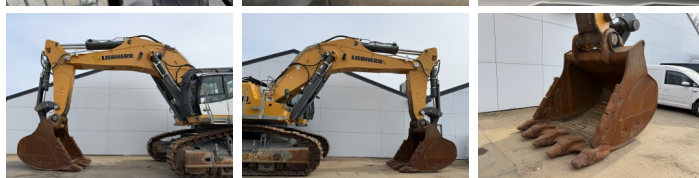

Liebherr

Liebherr R980S-HD SME

BOSS
MACHINERY

€ 385.000excl.

Annee de construction **2022**
Numero de reference **BM007121**
Heures **4.303**

Algemeen

Type R980S-HD SME
Emplacement Veldhoven, Netherlands
Overig SME = Super Mass Excavation. Extra Weight, Extra Power, Maximum Productivity.
Certificaat CE
Description Available at Boss Machinery! This Liebherr R980S-HD SME Excavators from 2022 has an engine power of 420 kW and counts 4303 operational hours. The total weight of this Liebherr R980S-HD SME is 98000 kg and the dimensions are 7.50 x 4.50 x 4.00. Furthermore, this R980S-HD SME is equipped with Radio, Heated Seat, Camera, Graissage centralisé. The Liebherr Excavators also has a CE marking. Do you want more information or do you want to try the Liebherr R980S-HD SME at our yard? Please let us know.

Maten / Gewichten

Poids 98000
Dimensions L*L*H 7.50 x 4.50 x 4.00

Motor informatie

Moteur marque Liebherr
Moteur type D9508 A7 SCR
Cylindres 8
Turbo
Puissance dans kW 420

Banden / Rupsen

Chain % 80
Sprocket % 80
Plate % 80

Opties

Radio

Heated Seat

Camera

Graissage centralisé