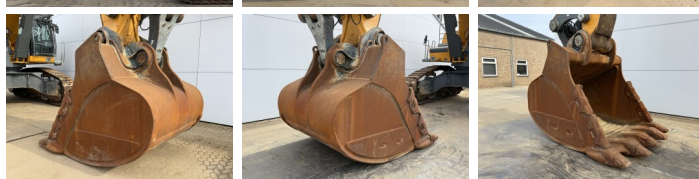

Liebherr

Liebherr R980S-HD SME

BOSS
MACHINERY

€ 385.000excl.

Annee de construction **2022**
Numero de reference **BM007121**
Heures **4.303**

Algemeen

Type R980S-HD SME
Emplacement Veldhoven, Netherlands
Overig SME = Super Mass Excavation. Extra Weight, Extra Power, Maximum Productivity.
Certificaat CE
Description Available at Boss Machinery! This Liebherr R980S-HD SME Excavators from 2022 has an engine power of 420 kW and counts 4303 operational hours. The total weight of this Liebherr R980S-HD SME is 98000 kg and the dimensions are 7.50 x 4.50 x 4.00. Furthermore, this R980S-HD SME is equipped with Radio, Heated Seat, Camera, Graissage centralisé. The Liebherr Excavators also has a CE marking. Do you want more information or do you want to try the Liebherr R980S-HD SME at our yard? Please let us know.

Maten / Gewichten

Poids 98000
Dimensions L*L*H 7.50 x 4.50 x 4.00

Motor informatie

Moteur marque Liebherr
Moteur type D9508 A7 SCR
Cylindres 8
Turbo
Puissance dans kW 420

Banden / Rupsen

Chain % 80
Sprocket % 80
Plate % 80

Opties

Radio

Heated Seat

Camera

Graissage centralisé