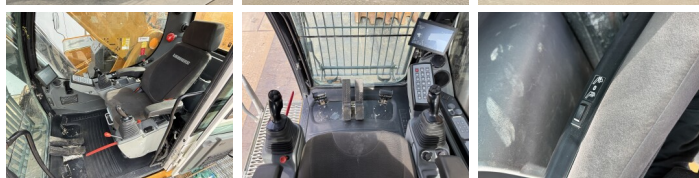

Liebherr

Liebherr R980S-HD SME

BOSS
MACHINERY

€ 385.000excl.

Annee de construction **2022**
Numero de reference **BM007121**
Heures **4.303**

Algemeen

Type R980S-HD SME
Emplacement Veldhoven, Netherlands
Overig SME = Super Mass Excavation. Extra Weight, Extra Power, Maximum Productivity.
Certificaat CE
Description Available at Boss Machinery! This Liebherr R980S-HD SME Excavators from 2022 has an engine power of 420 kW and counts 4303 operational hours. The total weight of this Liebherr R980S-HD SME is 98000 kg and the dimensions are 7.50 x 4.50 x 4.00. Furthermore, this R980S-HD SME is equipped with Radio, Heated Seat, Camera, Graissage centralisé. The Liebherr Excavators also has a CE marking. Do you want more information or do you want to try the Liebherr R980S-HD SME at our yard? Please let us know.

Opties

Radio

Heated Seat

Camera

Graissage centralisé