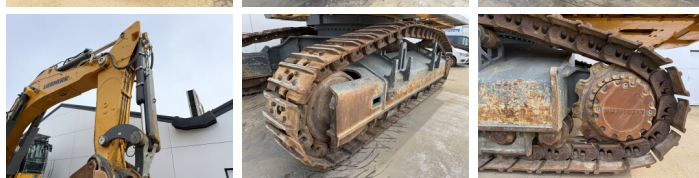

Liebherr

Liebherr R980S-HD SME

BOSS
MACHINERY

€ 385.000excl.

Annee de construction **2022**
Numero de reference **BM007121**
Heures **4.303**

Algemeen

Type R980S-HD SME
Emplacement Veldhoven, Netherlands
Overig SME = Super Mass Excavation. Extra Weight, Extra Power, Maximum Productivity.
Certificaat CE
Description Available at Boss Machinery! This Liebherr R980S-HD SME Excavators from 2022 has an engine power of 420 kW and counts 4303 operational hours. The total weight of this Liebherr R980S-HD SME is 98000 kg and the dimensions are 7.50 x 4.50 x 4.00. Furthermore, this R980S-HD SME is equipped with Radio, Heated Seat, Camera, Graissage centralisé. The Liebherr Excavators also has a CE marking. Do you want more information or do you want to try the Liebherr R980S-HD SME at our yard? Please let us know.

Maten / Gewichten

Poids 98000
Dimensions L*L*H 7.50 x 4.50 x 4.00

Motor informatie

Moteur marque Liebherr
Moteur type D9508 A7 SCR
Cylindres 8
Turbo
Puissance dans kW 420

Banden / Rupsen

Chain % 80
Sprocket % 80
Plate % 80

Opties

Radio

Heated Seat

Camera

Graissage centralisé