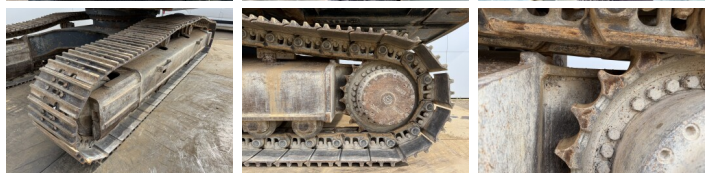

Description

Available at Boss Machinery! This Hyundai Robex 380NLC-9 Excavators from 2012 has an engine power of 202 kW and counts 7785 operational hours. The total weight of this Hyundai Robex 380NLC-9 is 38100 kg and the dimensions are 11.14 x 3.05 x 3.46. Furthermore, this Robex 380NLC-9 is equipped with Radio, Heated Seat, Attache rapide pour godet, Fonction hydraulique supplémentaire, Fonction de marteau, Graissage centralisé. The Hyundai Excavators also has a CE marking. Do you want more information or do you want to try the Hyundai Robex 380NLC-9 at our yard? Please let us know.

Maten / Gewichten

Dimensions L*L*H 11.14 x 3.05 x 3.46
Poids 38100

Motor informatie

Moteur marque Cummins
Moteur type QSL9
Cylindres 6
Turbo
Puissance dans kW 202

Banden / Rupsen

Plate % 70
Sprocket % 70
Chain % 70

Largeur de la plaque 60 cm

Opties

Radio

Heated Seat

Attache rapide pour godet

Fonction hydraulique
supplémentaire

Fonction de marteau

Graissage centralisé