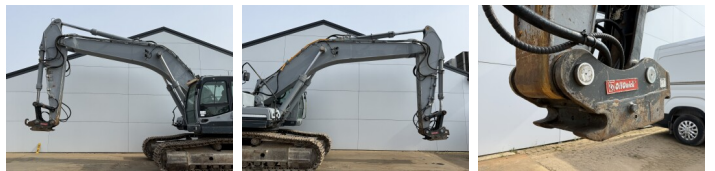

Hyundai

Hyundai Robex 380NLC-9

BOSS
MACHINERY

€ 44.500excl.

Annee de construction **2012**
Numero de reference **BM007393**
Heures **7.785**

Algemeen

Type Robex 380NLC-9
Emplacement Veldhoven, Netherlands
Certificaat CE

Description

Available at Boss Machinery! This Hyundai Robex 380NLC-9 Excavators from 2012 has an engine power of 202 kW and counts 7785 operational hours. The total weight of this Hyundai Robex 380NLC-9 is 38100 kg and the dimensions are 11.14 x 3.05 x 3.46. Furthermore, this Robex 380NLC-9 is equipped with Radio, Heated Seat, Attache rapide pour godet, Fonction hydraulique supplémentaire, Fonction de marteau, Graissage centralisé. The Hyundai Excavators also has a CE marking. Do you want more information or do you want to try the Hyundai Robex 380NLC-9 at our yard? Please let us know.

Maten / Gewichten

Dimensions L*L*H 11.14 x 3.05 x 3.46
Poids 38100

Motor informatie

Moteur marque Cummins
Moteur type QSL9
Cylindres 6
Turbo
Puissance dans kW 202

Banden / Rupsen

Plate % 70
Sprocket % 70
Chain % 70

Largeur de la plaque 60 cm

Opties

Radio

Heated Seat

Attache rapide pour godet

Fonction hydraulique
supplémentaire

Fonction de marteau

Graissage centralisé