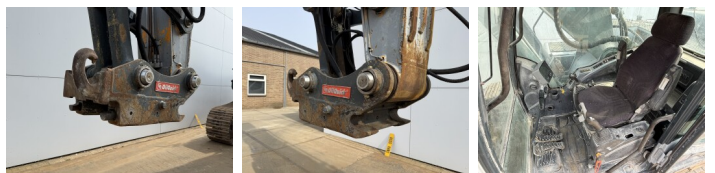

Description

Available at Boss Machinery! This Hyundai Robex 380NLC-9 Excavators from 2012 has an engine power of 202 kW and counts 7785 operational hours. The total weight of this Hyundai Robex 380NLC-9 is 38100 kg and the dimensions are 11.14 x 3.05 x 3.46. Furthermore, this Robex 380NLC-9 is equipped with Radio, Heated Seat, Attache rapide pour godet, Fonction hydraulique supplémentaire, Fonction de marteau, Graissage centralisé. The Hyundai Excavators also has a CE marking. Do you want more information or do you want to try the Hyundai Robex 380NLC-9 at our yard? Please let us know.

Largeur de la plaque 60 cm

Opties

Radio

Heated Seat

Attache rapide pour godet

Fonction hydraulique
supplémentaire

Fonction de marteau

Graissage centralisé