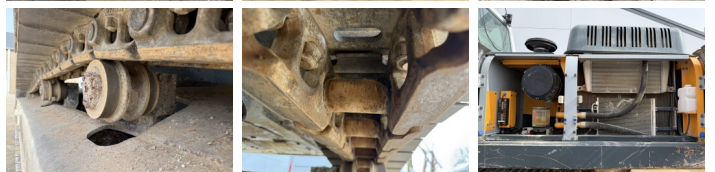

Description

Available at Boss Machinery! This Hyundai Robex 380NLC-9 Excavators from 2012 has an engine power of 202 kW and counts 7785 operational hours. The total weight of this Hyundai Robex 380NLC-9 is 38100 kg and the dimensions are 11.14 x 3.05 x 3.46. Furthermore, this Robex 380NLC-9 is equipped with Radio, Heated Seat, Attache rapide pour godet, Fonction hydraulique supplémentaire, Fonction de marteau, Graissage centralisé. The Hyundai Excavators also has a CE marking. Do you want more information or do you want to try the Hyundai Robex 380NLC-9 at our yard? Please let us know.

Maten / Gewichten

Dimensions L*L*H 11.14 x 3.05 x 3.46
Poids 38100

Motor informatie

Moteur marque Cummins
Moteur type QSL9
Cylindres 6
Turbo
Puissance dans kW 202

Banden / Rupsen

Plate % 70
Sprocket % 70
Chain % 70

Largeur de la plaque 60 cm

Opties

Radio

Heated Seat

Attache rapide pour godet

Fonction hydraulique
supplémentaire

Fonction de marteau

Graissage centralisé