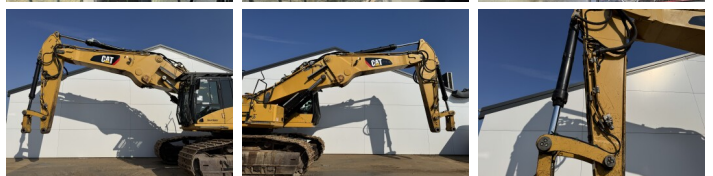

Caterpillar

Caterpillar 345C UHD

BOSS
MACHINERY

€ 47.500excl.

Annee de construction **2008**
Numero de reference **BM007421**
Heures **16.045**

Algemeen

Type **345C UHD**
Emplacement **Veldhoven, Netherlands**
Certificaat **CE**

Description

Available at Boss Machinery! This Caterpillar 345C UHD Excavators from 2008 has an engine power of 239 kW and counts 16045 operational hours. The total weight of this Caterpillar 345C UHD is 58500 kg and the dimensions are 13.04 x 3.89 x 3.61. Furthermore, this 345C UHD is equipped with Camera, Radio, Heated Seat, Fonction hydraulique supplémentaire, Fonction de marteau, Graissage centralisé. The Caterpillar Excavators also has a CE marking. Do you want more information or do you want to try the Caterpillar 345C UHD at our yard? Please let us know.

Plate % **40**
Sprocket % **30**
Chain % **30**
Largeur de la plaque **90 cm**

Opties

Camera

Radio

Heated Seat

Fonction hydraulique
supplémentaire

Fonction de marteau

Graissage centralisé