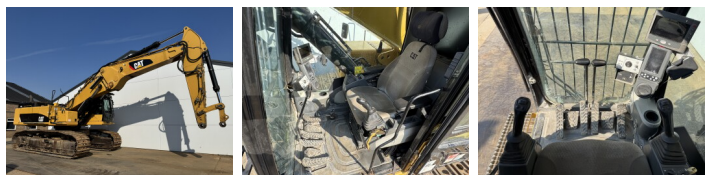

Caterpillar

Caterpillar 345C UHD

BOSS
MACHINERY

€ 47.500excl.

Annee de construction **2008**
Numero de reference **BM007421**
Heures **16.045**

Algemeen

Type **345C UHD**
Emplacement **Veldhoven, Netherlands**
Certificaat **CE**

Description

Available at Boss Machinery! This Caterpillar 345C UHD Excavators from 2008 has an engine power of 239 kW and counts 16045 operational hours. The total weight of this Caterpillar 345C UHD is 58500 kg and the dimensions are 13.04 x 3.89 x 3.61. Furthermore, this 345C UHD is equipped with Camera, Radio, Heated Seat, Fonction hydraulique supplémentaire, Fonction de marteau, Graissage centralisé. The Caterpillar Excavators also has a CE marking. Do you want more information or do you want to try the Caterpillar 345C UHD at our yard? Please let us know.

Plate % **40**
Sprocket % **30**
Chain % **30**
Largeur de la plaque **90 cm**

Opties

Camera

Radio

Heated Seat

Fonction hydraulique
supplémentaire

Fonction de marteau

Graissage centralisé