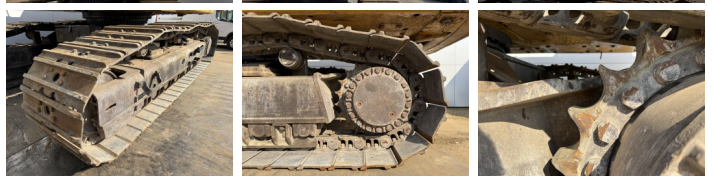

Description

Available at Boss Machinery! This Caterpillar 345C UHD Excavators from 2008 has an engine power of 239 kW and counts 16045 operational hours. The total weight of this Caterpillar 345C UHD is 58500 kg and the dimensions are 13.04 x 3.89 x 3.61. Furthermore, this 345C UHD is equipped with Camera, Radio, Heated Seat, Fonction hydraulique supplémentaire, Fonction de marteau, Graissage centralisé. The Caterpillar Excavators also has a CE marking. Do you want more information or do you want to try the Caterpillar 345C UHD at our yard? Please let us know.

Plate % **40**
Sprocket % **30**
Chain % **30**
Largeur de la plaque **90 cm**

Opties

Camera

Radio

Heated Seat

Fonction hydraulique
supplémentaire

Fonction de marteau

Graissage centralisé