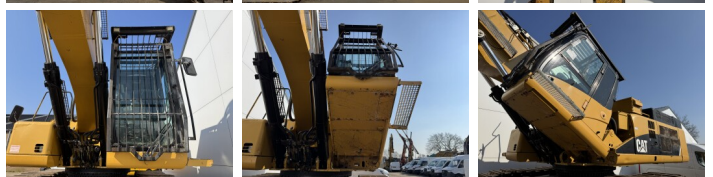

Caterpillar

Caterpillar 345C UHD

BOSS
MACHINERY

€ 47.500excl.

Annee de construction **2008**
Numero de reference **BM007421**
Heures **16.045**

Algemeen

Type **345C UHD**
Emplacement **Veldhoven, Netherlands**
Certificaat **CE**

Description

Available at Boss Machinery! This Caterpillar 345C UHD Excavators from 2008 has an engine power of 239 kW and counts 16045 operational hours. The total weight of this Caterpillar 345C UHD is 58500 kg and the dimensions are 13.04 x 3.89 x 3.61. Furthermore, this 345C UHD is equipped with Camera, Radio, Heated Seat, Fonction hydraulique supplémentaire, Fonction de marteau, Graissage centralisé. The Caterpillar Excavators also has a CE marking. Do you want more information or do you want to try the Caterpillar 345C UHD at our yard? Please let us know.

Maten / Gewichten

Poids **58500**
Dimensions L*L*H **13.04 x 3.89 x 3.61**

Motor informatie

Moteur marque **Caterpillar**
Moteur type **C13**
Cylindres **6**
Turbo
Puissance dans kW **239**

Banden / Rupsen

Plate % **40**
Sprocket % **30**
Chain % **30**
Largeur de la plaque **90 cm**

Opties

Camera

Radio

Heated Seat

Fonction hydraulique
supplémentaire

Fonction de marteau

Graissage centralisé