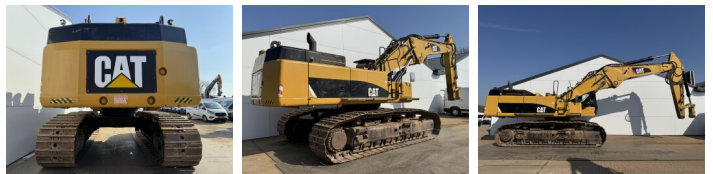

Caterpillar

Caterpillar 345C UHD

BOSS
MACHINERY

€ 47.500excl.

Annee de construction **2008**
Numero de reference **BM007421**
Heures **16.045**

Algemeen

Type **345C UHD**
Emplacement **Veldhoven, Netherlands**
Certificaat **CE**

Description

Available at Boss Machinery! This Caterpillar 345C UHD Excavators from 2008 has an engine power of 239 kW and counts 16045 operational hours. The total weight of this Caterpillar 345C UHD is 58500 kg and the dimensions are 13.04 x 3.89 x 3.61. Furthermore, this 345C UHD is equipped with Camera, Radio, Heated Seat, Fonction hydraulique supplémentaire, Fonction de marteau, Graissage centralisé. The Caterpillar Excavators also has a CE marking. Do you want more information or do you want to try the Caterpillar 345C UHD at our yard? Please let us know.

Maten / Gewichten

Poids **58500**
Dimensions L*L*H **13.04 x 3.89 x 3.61**

Motor informatie

Moteur marque **Caterpillar**
Moteur type **C13**
Cylindres **6**
Turbo
Puissance dans kW **239**

Banden / Rupsen

Plate % **40**
Sprocket % **30**
Chain % **30**
Largeur de la plaque **90 cm**

Opties

Camera

Radio

Heated Seat

Fonction hydraulique
supplémentaire

Fonction de marteau

Graissage centralisé