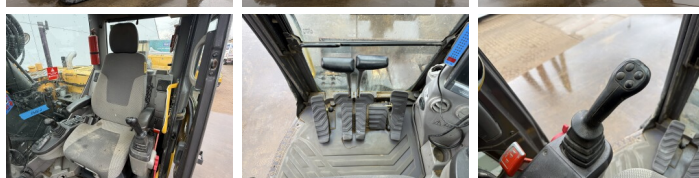

Description Available at Boss Machinery! This Volvo ECR145CL Excavators from 2011 has an engine power of 80 kW and counts 10097 operational hours. The total weight of this Volvo ECR145CL is 15780 kg and the dimensions are 7.20 x 2.48 x 3.37. Furthermore, this ECR145CL is equipped with Camera, Attache rapide pour godet, Radio, Fonction hydraulique supplémentaire, Fonction de marteau, Graissage centralisé. The Volvo Excavators also has a CE + EPA marking. Do you want more information or do you want to try the Volvo ECR145CL at our yard? Please let us know.

Opties

Camera

Attache rapide pour godet

Radio

Fonction hydraulique
supplémentaire

Fonction de marteau

Graissage centralisé