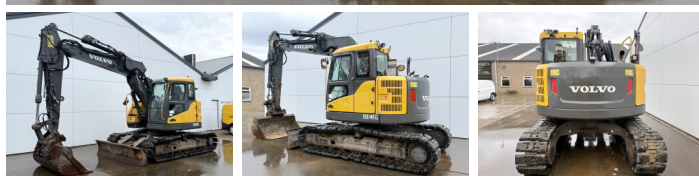

Volvo

Volvo ECR145CL

BOSS
MACHINERY

€ 39.500excl.

Annee de construction **2011**
Numero de reference **BM007397**
Heures **10.097**

Algemeen

Type ECR145CL
Emplacement Veldhoven, Netherlands
Certificaat CE + EPA

Description Available at Boss Machinery! This Volvo ECR145CL Excavators from 2011 has an engine power of 80 kW and counts 10097 operational hours. The total weight of this Volvo ECR145CL is 15780 kg and the dimensions are 7.20 x 2.48 x 3.37. Furthermore, this ECR145CL is equipped with Camera, Attache rapide pour godet, Radio, Fonction hydraulique supplémentaire, Fonction de marteau, Graissage centralisé. The Volvo Excavators also has a CE + EPA marking. Do you want more information or do you want to try the Volvo ECR145CL at our yard? Please let us know.

Maten / Gewichten

Dimensions L*L*H 7.20 x 2.48 x 3.37
Poids 15780

Motor informatie

Moteur marque Volvo
Moteur type D4E EAE3
Cylindres 4
Turbo
Puissance dans kW 80

Banden / Rupsen

Plate % 20
Sprocket % 50
Chain % 90
Largeur de la plaque 50