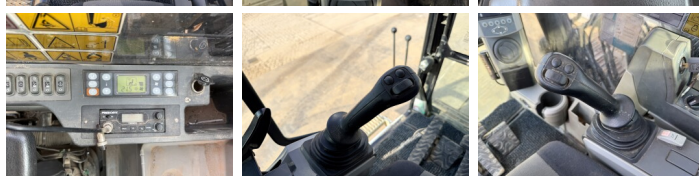

Caterpillar

Caterpillar 316EL

BOSS
MACHINERY

€ 35.000excl.

Annee de construction **2012**
Numero de reference **BM007127**
Heures **16.627**

Algemeen

Type 316EL
Emplacement Veldhoven, Netherlands
Certificaat CE + EPA
Description Available at Boss Machinery! This Caterpillar 316EL Excavators from 2012 has an engine power of 89 kW and counts 16627 operational hours. The total weight of this Caterpillar 316EL is 18300 kg and the dimensions are 8.50 x 2.71 x 3.32. Furthermore, this 316EL is equipped with Radio, Camera, Fonction hydraulique supplémentaire, Fonction de marteau, Graissage centralisé. The Caterpillar Excavators also has a CE + EPA marking. Do you want more information or do you want to try the Caterpillar 316EL at our yard? Please let us know.

Opties

Radio

Camera

Fonction hydraulique
supplémentaire

Fonction de marteau

Graissage centralisé