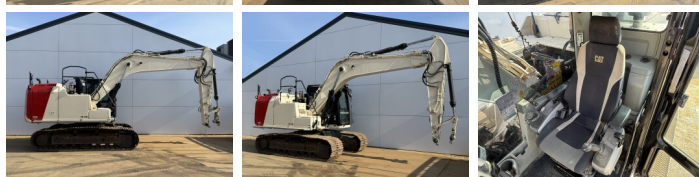

Caterpillar

Caterpillar 316EL

BOSS
MACHINERY

€ 35.000excl.

Annee de construction **2012**
Numero de reference **BM007127**
Heures **16.627**

Algemeen

Type 316EL
Emplacement Veldhoven, Netherlands
Certificaat CE + EPA
Description Available at Boss Machinery! This Caterpillar 316EL Excavators from 2012 has an engine power of 89 kW and counts 16627 operational hours. The total weight of this Caterpillar 316EL is 18300 kg and the dimensions are 8.50 x 2.71 x 3.32. Furthermore, this 316EL is equipped with Radio, Camera, Fonction hydraulique supplémentaire, Fonction de marteau, Graissage centralisé. The Caterpillar Excavators also has a CE + EPA marking. Do you want more information or do you want to try the Caterpillar 316EL at our yard? Please let us know.

Maten / Gewichten

Dimensions L*L*H 8.50 x 2.71 x 3.32
Poids 18300

Motor informatie

Moteur marque Caterpillar
Moteur type C4.4
Cylindres 4
Turbo
Puissance dans kW 89

Banden / Rupsen

Plate % 40
Sprocket % 10
Chain % 30
Largeur de la plaque 70 cm