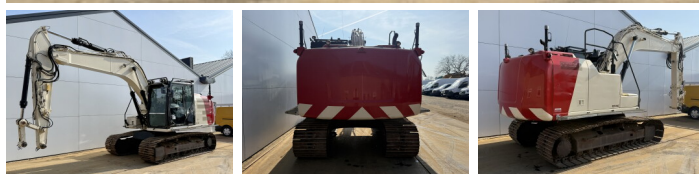

Caterpillar

Caterpillar 316EL

BOSS
MACHINERY

€ 35.000excl.

Annee de construction **2012**
Numero de reference **BM007127**
Heures **16.627**

Algemeen

Type 316EL
Emplacement Veldhoven, Netherlands
Certificaat CE + EPA
Description Available at Boss Machinery! This Caterpillar 316EL Excavators from 2012 has an engine power of 89 kW and counts 16627 operational hours. The total weight of this Caterpillar 316EL is 18300 kg and the dimensions are 8.50 x 2.71 x 3.32. Furthermore, this 316EL is equipped with Radio, Camera, Fonction hydraulique supplémentaire, Fonction de marteau, Graissage centralisé. The Caterpillar Excavators also has a CE + EPA marking. Do you want more information or do you want to try the Caterpillar 316EL at our yard? Please let us know.

Maten / Gewichten

Dimensions L*L*H 8.50 x 2.71 x 3.32
Poids 18300

Motor informatie

Moteur marque Caterpillar
Moteur type C4.4
Cylindres 4
Turbo
Puissance dans kW 89

Banden / Rupsen

Plate % 40
Sprocket % 10
Chain % 30
Largeur de la plaque 70 cm