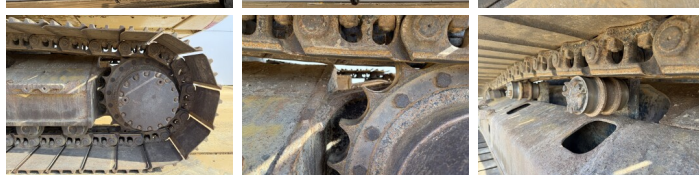

Caterpillar

Caterpillar 316EL

BOSS
MACHINERY

€ 35.000excl.

Annee de construction **2012**
Numero de reference **BM007127**
Heures **16.627**

Algemeen

Type 316EL
Emplacement Veldhoven, Netherlands
Certificaat CE + EPA
Description Available at Boss Machinery! This Caterpillar 316EL Excavators from 2012 has an engine power of 89 kW and counts 16627 operational hours. The total weight of this Caterpillar 316EL is 18300 kg and the dimensions are 8.50 x 2.71 x 3.32. Furthermore, this 316EL is equipped with Radio, Camera, Fonction hydraulique supplémentaire, Fonction de marteau, Graissage centralisé. The Caterpillar Excavators also has a CE + EPA marking. Do you want more information or do you want to try the Caterpillar 316EL at our yard? Please let us know.

Opties

Radio

Camera

Fonction hydraulique
supplémentaire

Fonction de marteau

Graissage centralisé