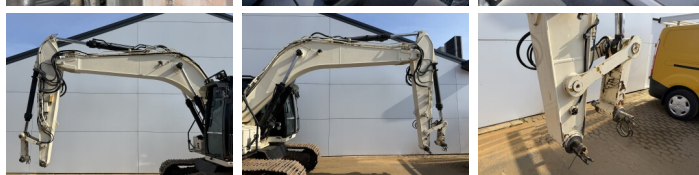

Caterpillar

Caterpillar 316EL

BOSS
MACHINERY

€ 35.000excl.

Annee de construction **2012**
Numero de reference **BM007127**
Heures **16.627**

Algemeen

Type 316EL
Emplacement Veldhoven, Netherlands
Certificaat CE + EPA
Description Available at Boss Machinery! This Caterpillar 316EL Excavators from 2012 has an engine power of 89 kW and counts 16627 operational hours. The total weight of this Caterpillar 316EL is 18300 kg and the dimensions are 8.50 x 2.71 x 3.32. Furthermore, this 316EL is equipped with Radio, Camera, Fonction hydraulique supplémentaire, Fonction de marteau, Graissage centralisé. The Caterpillar Excavators also has a CE + EPA marking. Do you want more information or do you want to try the Caterpillar 316EL at our yard? Please let us know.

Maten / Gewichten

Dimensions L*L*H 8.50 x 2.71 x 3.32
Poids 18300

Motor informatie

Moteur marque Caterpillar
Moteur type C4.4
Cylindres 4
Turbo
Puissance dans kW 89

Banden / Rupsen

Plate % 40
Sprocket % 10
Chain % 30
Largeur de la plaque 70 cm

Opties

Radio

Camera

Fonction hydraulique
supplémentaire

Fonction de marteau

Graissage centralisé