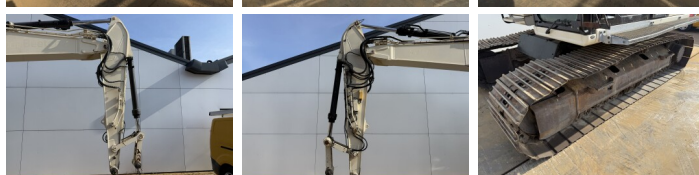

Caterpillar

Caterpillar 316EL

BOSS
MACHINERY

€ 35.000excl.

Annee de construction **2012**
Numero de reference **BM007127**
Heures **16.627**

Algemeen

Type 316EL
Emplacement Veldhoven, Netherlands
Certificaat CE + EPA
Description Available at Boss Machinery! This Caterpillar 316EL Excavators from 2012 has an engine power of 89 kW and counts 16627 operational hours. The total weight of this Caterpillar 316EL is 18300 kg and the dimensions are 8.50 x 2.71 x 3.32. Furthermore, this 316EL is equipped with Radio, Camera, Fonction hydraulique supplémentaire, Fonction de marteau, Graissage centralisé. The Caterpillar Excavators also has a CE + EPA marking. Do you want more information or do you want to try the Caterpillar 316EL at our yard? Please let us know.

Maten / Gewichten

Dimensions L*L*H 8.50 x 2.71 x 3.32
Poids 18300

Motor informatie

Moteur marque Caterpillar
Moteur type C4.4
Cylindres 4
Turbo
Puissance dans kW 89

Banden / Rupsen

Plate % 40
Sprocket % 10
Chain % 30
Largeur de la plaque 70 cm

Opties

Radio

Camera

Fonction hydraulique
supplémentaire

Fonction de marteau

Graissage centralisé