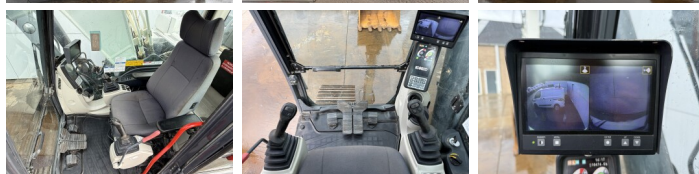

Kobelco

Kobelco SK300NLC-10

BOSS
MACHINERY

Annee de construction **2015**
Numero de reference **BM007235**
Heures **10.474**

Algemeen

Type SK300NLC-10
Emplacement Veldhoven, Netherlands
Certificaat CE + EPA

Available at Boss Machinery! This Kobelco SK300NLC-10 Excavators from 2015 has an engine power of 200 kW and counts 10474 operational hours. The total weight of this Kobelco SK300NLC-10 is 31200 kg and the dimensions are 10.75 x 2.99 x 3.24. Furthermore, this SK300NLC-10 is equipped with Heated Seat, Attache rapide pour godet, Camera, Radio, Fonction hydraulique supplémentaire, Fonction de marteau, Graissage centralisé. The Kobelco Excavators also has a CE + EPA marking. Do you want more information or do you want to try the Kobelco SK300NLC-10 at our yard? Please let us know.

Description

Maten / Gewichten

Dimensions L*L*H 10.75 x 2.99 x 3.24
Poids 31200

Motor informatie

Moteur marque Hino
Moteur type J08E-VV
Cylindres 6
Turbo
Puissance dans kW 200

Banden / Rupsen

Plate % 70
Sprocket % 70
Chain % 70
Largeur de la plaque 60 cm

Opties