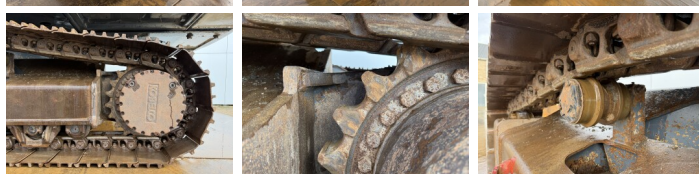

Kobelco

Kobelco SK300NLC-10

BOSS
MACHINERY

Annee de construction **2015**
Numero de reference **BM007235**
Heures **10.474**

Algemeen

Type SK300NLC-10
Emplacement Veldhoven, Netherlands
Certificaat CE + EPA

Available at Boss Machinery! This Kobelco SK300NLC-10 Excavators from 2015 has an engine power of 200 kW and counts 10474 operational hours. The total weight of this Kobelco SK300NLC-10 is 31200 kg and the dimensions are 10.75 x 2.99 x 3.24. Furthermore, this SK300NLC-10 is equipped with Heated Seat, Attache rapide pour godet, Camera, Radio, Fonction hydraulique supplémentaire, Fonction de marteau, Graissage centralisé. The Kobelco Excavators also has a CE + EPA marking. Do you want more information or do you want to try the Kobelco SK300NLC-10 at our yard? Please let us know.

Description

Maten / Gewichten

Dimensions L*L*H 10.75 x 2.99 x 3.24
Poids 31200

Motor informatie

Moteur marque Hino
Moteur type J08E-VV
Cylindres 6
Turbo
Puissance dans kW 200

Banden / Rupsen

Plate % 70
Sprocket % 70
Chain % 70
Largeur de la plaque 60 cm

Opties