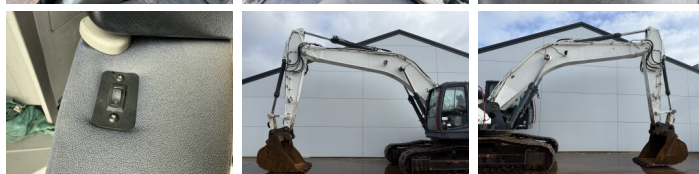

Kobelco

Kobelco SK300NLC-10

BOSS
MACHINERY

Annee de construction **2015**
Numero de reference **BM007235**
Heures **10.474**

Algemeen

Type SK300NLC-10
Emplacement Veldhoven, Netherlands
Certificaat CE + EPA

Available at Boss Machinery! This Kobelco SK300NLC-10 Excavators from 2015 has an engine power of 200 kW and counts 10474 operational hours. The total weight of this Kobelco SK300NLC-10 is 31200 kg and the dimensions are 10.75 x 2.99 x 3.24. Furthermore, this SK300NLC-10 is equipped with Heated Seat, Attache rapide pour godet, Camera, Radio, Fonction hydraulique supplémentaire, Fonction de marteau, Graissage centralisé. The Kobelco Excavators also has a CE + EPA marking. Do you want more information or do you want to try the Kobelco SK300NLC-10 at our yard? Please let us know.

Description

Maten / Gewichten

Dimensions L*L*H 10.75 x 2.99 x 3.24
Poids 31200

Motor informatie

Moteur marque Hino
Moteur type J08E-VV
Cylindres 6
Turbo
Puissance dans kW 200

Banden / Rupsen

Plate % 70
Sprocket % 70
Chain % 70
Largeur de la plaque 60 cm

Opties