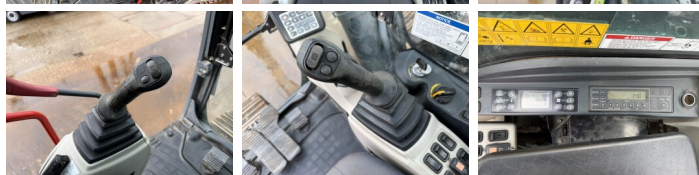

Kobelco

Kobelco SK300NLC-10

BOSS
MACHINERY

Annee de construction **2015**
Numero de reference **BM007235**
Heures **10.474**

Algemeen

Type SK300NLC-10
Emplacement Veldhoven, Netherlands
Certificaat CE + EPA

Available at Boss Machinery! This Kobelco SK300NLC-10 Excavators from 2015 has an engine power of 200 kW and counts 10474 operational hours. The total weight of this Kobelco SK300NLC-10 is 31200 kg and the dimensions are 10.75 x 2.99 x 3.24. Furthermore, this SK300NLC-10 is equipped with Heated Seat, Attache rapide pour godet, Camera, Radio, Fonction hydraulique supplémentaire, Fonction de marteau, Graissage centralisé. The Kobelco Excavators also has a CE + EPA marking. Do you want more information or do you want to try the Kobelco SK300NLC-10 at our yard? Please let us know.

Description

Maten / Gewichten

Dimensions L*L*H 10.75 x 2.99 x 3.24
Poids 31200

Motor informatie

Moteur marque Hino
Moteur type J08E-VV
Cylindres 6
Turbo
Puissance dans kW 200

Banden / Rupsen

Plate % 70
Sprocket % 70
Chain % 70
Largeur de la plaque 60 cm

Opties