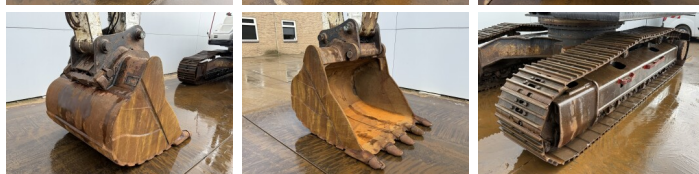

Kobelco

Kobelco SK300NLC-10

BOSS
MACHINERY

Annee de construction **2015**
Numero de reference **BM007235**
Heures **10.474**

Algemeen

Type SK300NLC-10
Emplacement Veldhoven, Netherlands
Certificaat CE + EPA

Available at Boss Machinery! This Kobelco SK300NLC-10 Excavators from 2015 has an engine power of 200 kW and counts 10474 operational hours. The total weight of this Kobelco SK300NLC-10 is 31200 kg and the dimensions are 10.75 x 2.99 x 3.24. Furthermore, this SK300NLC-10 is equipped with Heated Seat, Attache rapide pour godet, Camera, Radio, Fonction hydraulique supplémentaire, Fonction de marteau, Graissage centralisé. The Kobelco Excavators also has a CE + EPA marking. Do you want more information or do you want to try the Kobelco SK300NLC-10 at our yard? Please let us know.

Description

Maten / Gewichten

Dimensions L*L*H 10.75 x 2.99 x 3.24
Poids 31200

Motor informatie

Moteur marque Hino
Moteur type J08E-VV
Cylindres 6
Turbo
Puissance dans kW 200

Banden / Rupsen

Plate % 70
Sprocket % 70
Chain % 70
Largeur de la plaque 60 cm

Opties