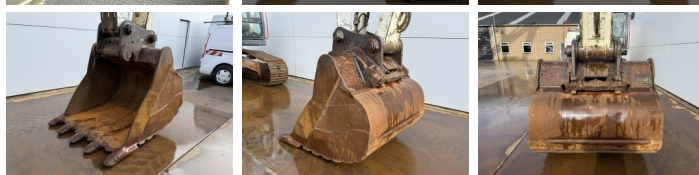

Kobelco

Kobelco SK300NLC-10

BOSS
MACHINERY

Annee de construction **2015**
Numero de reference **BM007235**
Heures **10.474**

Algemeen

Type SK300NLC-10
Emplacement Veldhoven, Netherlands
Certificaat CE + EPA

Available at Boss Machinery! This Kobelco SK300NLC-10 Excavators from 2015 has an engine power of 200 kW and counts 10474 operational hours. The total weight of this Kobelco SK300NLC-10 is 31200 kg and the dimensions are 10.75 x 2.99 x 3.24. Furthermore, this SK300NLC-10 is equipped with Heated Seat, Attache rapide pour godet, Camera, Radio, Fonction hydraulique supplémentaire, Fonction de marteau, Graissage centralisé. The Kobelco Excavators also has a CE + EPA marking. Do you want more information or do you want to try the Kobelco SK300NLC-10 at our yard? Please let us know.

Description

Maten / Gewichten

Dimensions L*L*H 10.75 x 2.99 x 3.24
Poids 31200

Motor informatie

Moteur marque Hino
Moteur type J08E-VV
Cylindres 6
Turbo
Puissance dans kW 200

Banden / Rupsen

Plate % 70
Sprocket % 70
Chain % 70
Largeur de la plaque 60 cm

Opties