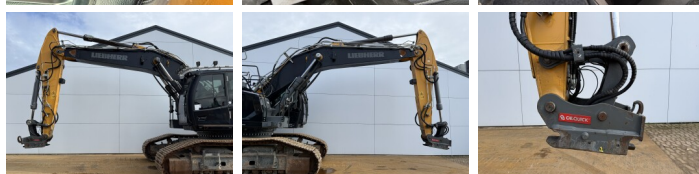

Liebherr

Liebherr R930 LC V

BOSS
MACHINERY

€ 109.500excl.

Annee de construction **2020**
Numero de reference **BM007222**
Heures **7.073**

Algemeen

Type R930 LC-V Full spec!
Emplacement Veldhoven, Netherlands
Certificaat CE

Description

Available at Boss Machinery! This Liebherr R930 LC-V Full spec! Excavators from 2020 has an engine power of 180 kW and counts 7073 operational hours. The total weight of this Liebherr R930 LC-V Full spec! is 38300 kg and the dimensions are 10.25 x 3.65 x 3.47. Furthermore, this R930 LC-V Full spec! is equipped with Attache rapide pour godet, Camera, Radio, Heated Seat, Fonction hydraulique supplémentaire, Fonction de marteau, Graissage centralisé. The Liebherr Excavators also has a CE marking. Do you want more information or do you want to try the Liebherr R930 LC-V Full spec! at our yard? Please let us know.

Maten / Gewichten

Dimensions L*L*H 10.25 x 3.65 x 3.47
Poids 38300

Motor informatie

Moteur marque Liebherr
Moteur type D934 A7-25
Cylindres 4
Turbo
Puissance dans kW 180

Banden / Rupsen

Sprocket % 70
Chain % 70
Plate % 30
Largeur de la plaque 75 cm

Opties

Attache rapide pour godet

Camera

Radio

Heated Seat

Fonction hydraulique
supplémentaire

Fonction de marteau

Graissage centralisé