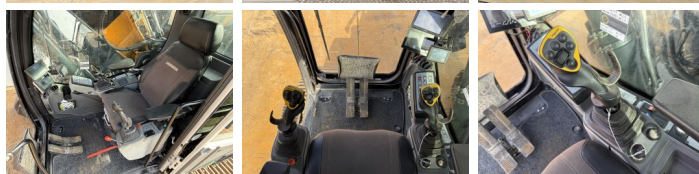

Description

Available at Boss Machinery! This Liebherr R930 LC-V Full spec! Excavators from 2020 has an engine power of 180 kW and counts 7073 operational hours. The total weight of this Liebherr R930 LC-V Full spec! is 38300 kg and the dimensions are 10.25 x 3.65 x 3.47. Furthermore, this R930 LC-V Full spec! is equipped with Attache rapide pour godet, Camera, Radio, Heated Seat, Fonction hydraulique supplémentaire, Fonction de marteau, Graissage centralisé. The Liebherr Excavators also has a CE marking. Do you want more information or do you want to try the Liebherr R930 LC-V Full spec! at our yard? Please let us know.

Opties

Attache rapide pour godet

Camera

Radio

Heated Seat

Fonction hydraulique
supplémentaire

Fonction de marteau

Graissage centralisé