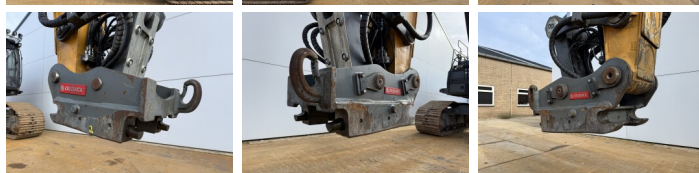

Liebherr

Liebherr R930 LC V

BOSS
MACHINERY

€ 109.500excl.

Annee de construction **2020**
Numero de reference **BM007222**
Heures **7.073**

Algemeen

Type R930 LC-V Full spec!
Emplacement Veldhoven, Netherlands
Certificaat CE

Description

Available at Boss Machinery! This Liebherr R930 LC-V Full spec! Excavators from 2020 has an engine power of 180 kW and counts 7073 operational hours. The total weight of this Liebherr R930 LC-V Full spec! is 38300 kg and the dimensions are 10.25 x 3.65 x 3.47. Furthermore, this R930 LC-V Full spec! is equipped with Attache rapide pour godet, Camera, Radio, Heated Seat, Fonction hydraulique supplémentaire, Fonction de marteau, Graissage centralisé. The Liebherr Excavators also has a CE marking. Do you want more information or do you want to try the Liebherr R930 LC-V Full spec! at our yard? Please let us know.

Maten / Gewichten

Dimensions L*L*H 10.25 x 3.65 x 3.47
Poids 38300

Motor informatie

Moteur marque Liebherr
Moteur type D934 A7-25
Cylindres 4
Turbo
Puissance dans kW 180

Banden / Rupsen

Sprocket % 70
Chain % 70
Plate % 30
Largeur de la plaque 75 cm

Opties

Attache rapide pour godet

Camera

Radio

Heated Seat

Fonction hydraulique
supplémentaire

Fonction de marteau

Graissage centralisé