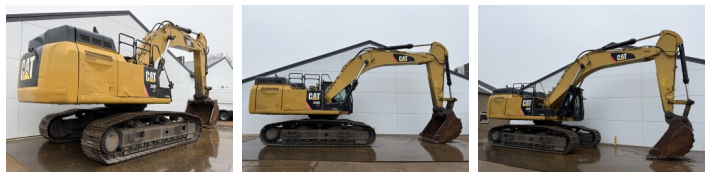

Caterpillar

Caterpillar 349ELME

BOSS
MACHINERY

€ 72.500excl.

Annee de construction **2015**
Numero de reference **BM007249**
Heures **18.900**

Algemeen

Type **349ELME**
Emplacement **Veldhoven, Netherlands**
Certificaat **CE**

Description

Available at Boss Machinery! This Caterpillar 349ELME Excavators from 2015 has an engine power of 317 kW and counts 18900 operational hours. The total weight of this Caterpillar 349ELME is 52200 kg and the dimensions are 11.77 x 3.64 x 4.08. Furthermore, this 349ELME is equipped with Camera, Radio, Heated Seat, Graissage centralisé. The Caterpillar Excavators also has a CE marking. Do you want more information or do you want to try the Caterpillar 349ELME at our yard? Please let us know.

Maten / Gewichten

Dimensions L*L*H **11.77 x 3.64 x 4.08**
Poids **52200**

Motor informatie

Moteur marque **Caterpillar**
Moteur type **C13**
Cylindres **6**
Turbo
Puissance dans kW **317**

Banden / Rupsen

Plate % **70**
Sprocket % **60**
Chain % **60**
Largeur de la plaque **75 cm**

Opties

Camera