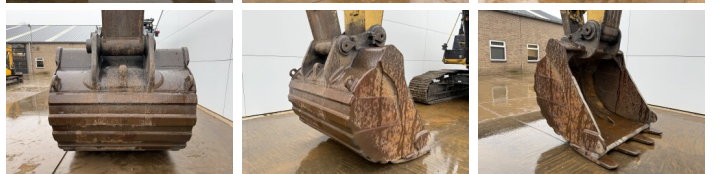

Caterpillar

Caterpillar 349ELME

BOSS
MACHINERY

€ 72.500excl.

Annee de construction **2015**
Numero de reference **BM007249**
Heures **18.900**

Algemeen

Type **349ELME**
Emplacement **Veldhoven, Netherlands**
Certificaat **CE**

Description

Available at Boss Machinery! This Caterpillar 349ELME Excavators from 2015 has an engine power of 317 kW and counts 18900 operational hours. The total weight of this Caterpillar 349ELME is 52200 kg and the dimensions are 11.77 x 3.64 x 4.08. Furthermore, this 349ELME is equipped with Camera, Radio, Heated Seat, Graissage centralisé. The Caterpillar Excavators also has a CE marking. Do you want more information or do you want to try the Caterpillar 349ELME at our yard? Please let us know.

Maten / Gewichten

Dimensions L*L*H **11.77 x 3.64 x 4.08**
Poids **52200**

Motor informatie

Moteur marque **Caterpillar**
Moteur type **C13**
Cylindres **6**
Turbo
Puissance dans kW **317**

Banden / Rupsen

Plate % **70**
Sprocket % **60**
Chain % **60**
Largeur de la plaque **75 cm**

Opties

Camera