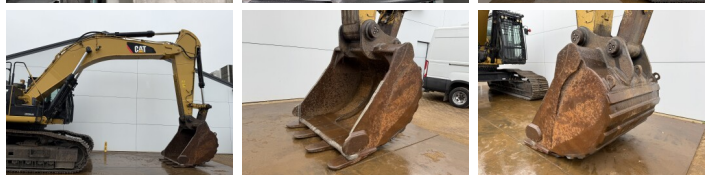

Caterpillar

Caterpillar 349ELME

BOSS
MACHINERY

€ 72.500excl.

Annee de construction **2015**
Numero de reference **BM007249**
Heures **18.900**

Algemeen

Type **349ELME**
Emplacement **Veldhoven, Netherlands**
Certificaat **CE**

Description

Available at Boss Machinery! This Caterpillar 349ELME Excavators from 2015 has an engine power of 317 kW and counts 18900 operational hours. The total weight of this Caterpillar 349ELME is 52200 kg and the dimensions are 11.77 x 3.64 x 4.08. Furthermore, this 349ELME is equipped with Camera, Radio, Heated Seat, Graissage centralisé. The Caterpillar Excavators also has a CE marking. Do you want more information or do you want to try the Caterpillar 349ELME at our yard? Please let us know.

Maten / Gewichten

Dimensions L*L*H **11.77 x 3.64 x 4.08**
Poids **52200**

Motor informatie

Moteur marque **Caterpillar**
Moteur type **C13**
Cylindres **6**
Turbo
Puissance dans kW **317**

Banden / Rupsen

Plate % **70**
Sprocket % **60**
Chain % **60**
Largeur de la plaque **75 cm**

Opties

Camera