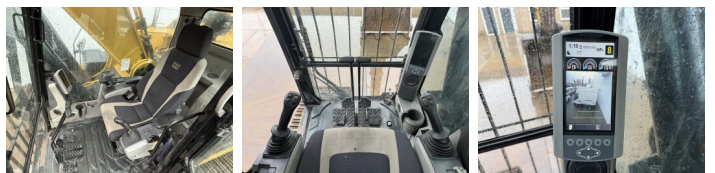

Caterpillar

Caterpillar 349ELME

BOSS
MACHINERY

€ 72.500excl.

Annee de construction **2015**
Numero de reference **BM007249**
Heures **18.900**

Algemeen

Type **349ELME**
Emplacement **Veldhoven, Netherlands**
Certificaat **CE**

Description

Available at Boss Machinery! This Caterpillar 349ELME Excavators from 2015 has an engine power of 317 kW and counts 18900 operational hours. The total weight of this Caterpillar 349ELME is 52200 kg and the dimensions are 11.77 x 3.64 x 4.08. Furthermore, this 349ELME is equipped with Camera, Radio, Heated Seat, Graissage centralisé. The Caterpillar Excavators also has a CE marking. Do you want more information or do you want to try the Caterpillar 349ELME at our yard? Please let us know.

Maten / Gewichten

Dimensions L*L*H **11.77 x 3.64 x 4.08**
Poids **52200**

Motor informatie

Moteur marque **Caterpillar**
Moteur type **C13**
Cylindres **6**
Turbo
Puissance dans kW **317**

Banden / Rupsen

Plate % **70**
Sprocket % **60**
Chain % **60**
Largeur de la plaque **75 cm**

Opties

Camera