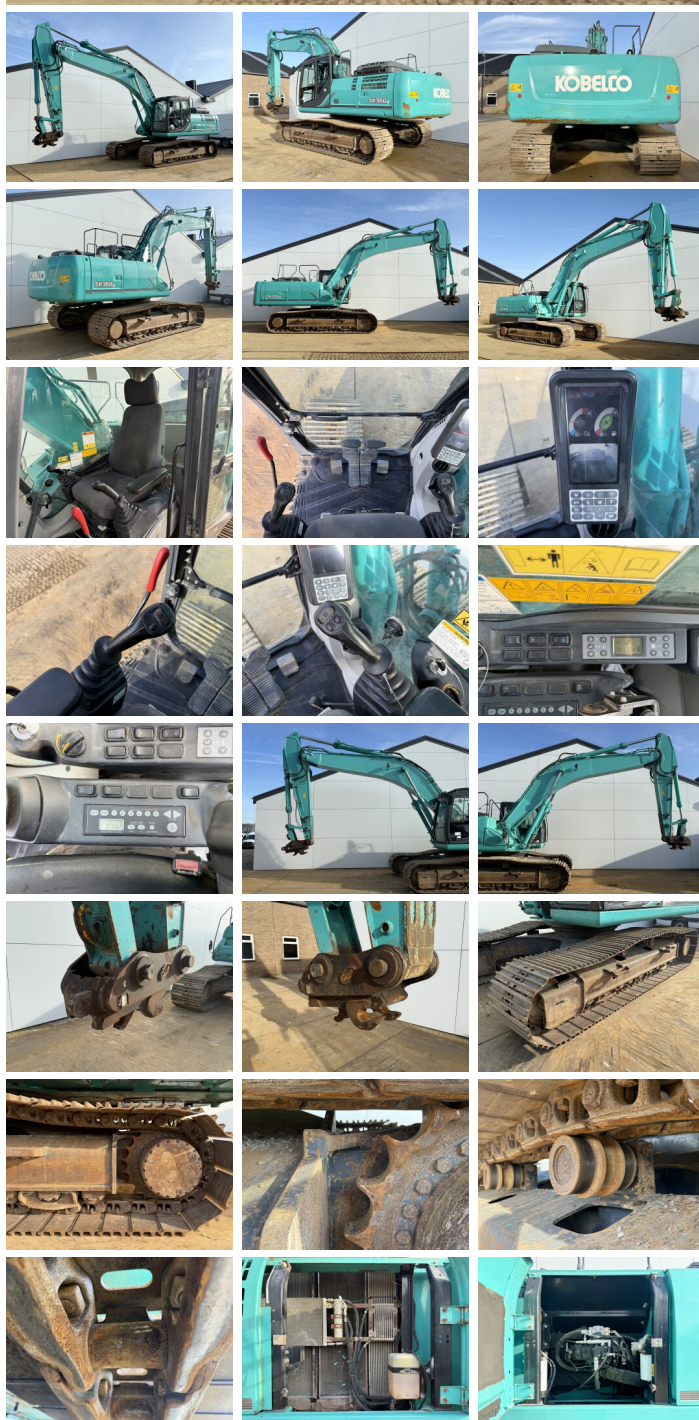

## Algemeen

Type SK350LC-9  
Emplacement Veldhoven, Netherlands  
Certificaat CE

Description Available at Boss Machinery! This Kobelco SK350LC-9 Excavators from 2015 has an engine power of 213 kW and counts 14706 operational hours. The total weight of this Kobelco SK350LC-9 is 36900 kg and the dimensions are 11.01 x 3.40 x 3.37. Furthermore, this SK350LC-9 is equipped with Radio, Heated Seat, Attache rapide pour godet, Camera, Fonction hydraulique supplémentaire, Fonction de marteau. The Kobelco Excavators also has a CE marking. Do you want more information or do you want to try the Kobelco SK350LC-9 at our yard? Please let us know.

## Maten / Gewichten

Dimensions L\*L\*H 11.01 x 3.40 x 3.37  
Poids 36900

## Motor informatie

Moteur marque HINO  
Moteur type JO8E-UV  
Cylindres 6  
Turbo  
Puissance dans kW 213

## Banden / Rupsen

Plate % 80  
Sprocket % 20  
Chain % 40  
Largeur de la plaque 80 cm