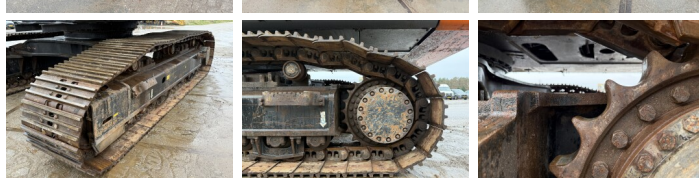

Hitachi

Hitachi ZX470LCH-3 - ZX470LCH-3 - 24mtr - Rebuild engine

€ 84.500excl.

Annee de construction **2010**
Numero de reference **BM006515**
Heures **9.670**

Algemeen

Type ZX470LCH-3 - 24mtr -
Rebuild engine
Emplacement Veldhoven, Netherlands
Overig Stick: 10m - Boom: 13.50m
Certificaat CE + EPA
Description Available at Boss Machinery! This Hitachi ZX470LCH-3 - 24mtr - Rebuild engine Excavators from 2010 has an engine power of 260 kW and counts 9670 operational hours. The total weight of this Hitachi ZX470LCH-3 - 24mtr - Rebuild engine is 48100 kg and the dimensions are 18.50 x 3.84 x 3.49. Furthermore, this ZX470LCH-3 - 24mtr - Rebuild engine is equipped with Camera, Radio, Heated Seat, Fonction de marteau, Graissage centralisé. The Hitachi Excavators also has a CE + EPA marking. Do you want more information or do you want to try the Hitachi ZX470LCH-3 - 24mtr - Rebuild engine at our yard? Please let us know.

Maten / Gewichten

Dimensions L*L*H 18.50 x 3.84 x 3.49
Bucket (m): 2.4
Poids 48100

Motor informatie

Moteur marque Isuzu
Moteur type AH-6WG1X
Cylindres 6
Turbo
Puissance dans kW 260

BOSS
MACHINERY