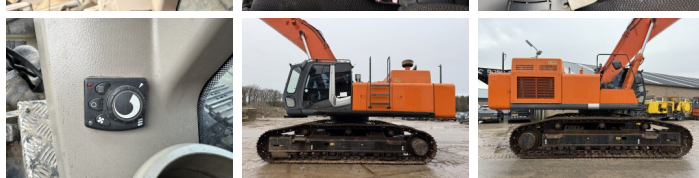

Hitachi

Hitachi ZX470LCH-3 - ZX470LCH-3 - 24mtr - Rebuild engine

€ 84.500excl.

Annee de construction **2010**
Numero de reference **BM006515**
Heures **9.670**

Algemeen

Type ZX470LCH-3 - 24mtr -
Rebuild engine
Emplacement Veldhoven, Netherlands
Overig Stick: 10m - Boom: 13.50m
Certificaat CE + EPA
Description Available at Boss Machinery! This Hitachi ZX470LCH-3 - 24mtr - Rebuild engine Excavators from 2010 has an engine power of 260 kW and counts 9670 operational hours. The total weight of this Hitachi ZX470LCH-3 - 24mtr - Rebuild engine is 48100 kg and the dimensions are 18.50 x 3.84 x 3.49. Furthermore, this ZX470LCH-3 - 24mtr - Rebuild engine is equipped with Camera, Radio, Heated Seat, Fonction de marteau, Graissage centralisé. The Hitachi Excavators also has a CE + EPA marking. Do you want more information or do you want to try the Hitachi ZX470LCH-3 - 24mtr - Rebuild engine at our yard? Please let us know.

Maten / Gewichten

Dimensions L*L*H 18.50 x 3.84 x 3.49
Bucket (m): 2.4
Poids 48100

Motor informatie

Moteur marque Isuzu
Moteur type AH-6WG1X
Cylindres 6
Turbo
Puissance dans kW 260

BOSS
MACHINERY