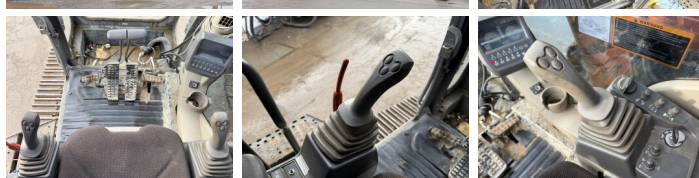

Hitachi

Hitachi ZX470LCH-3 - ZX470LCH-3 - 24mtr - Rebuild engine

€ 84.500excl.

Annee de construction **2010**
Numero de reference **BM006515**
Heures **9.670**

Algemeen

Type ZX470LCH-3 - 24mtr -
Rebuild engine
Emplacement Veldhoven, Netherlands
Overig Stick: 10m - Boom: 13.50m
Certificaat CE + EPA
Description Available at Boss Machinery! This Hitachi ZX470LCH-3 - 24mtr - Rebuild engine Excavators from 2010 has an engine power of 260 kW and counts 9670 operational hours. The total weight of this Hitachi ZX470LCH-3 - 24mtr - Rebuild engine is 48100 kg and the dimensions are 18.50 x 3.84 x 3.49. Furthermore, this ZX470LCH-3 - 24mtr - Rebuild engine is equipped with Camera, Radio, Heated Seat, Fonction de marteau, Graissage centralisé. The Hitachi Excavators also has a CE + EPA marking. Do you want more information or do you want to try the Hitachi ZX470LCH-3 - 24mtr - Rebuild engine at our yard? Please let us know.

Maten / Gewichten

Dimensions L*L*H 18.50 x 3.84 x 3.49
Bucket (m): 2.4
Poids 48100

Motor informatie

Moteur marque Isuzu
Moteur type AH-6WG1X
Cylindres 6
Turbo
Puissance dans kW 260

BOSS
MACHINERY