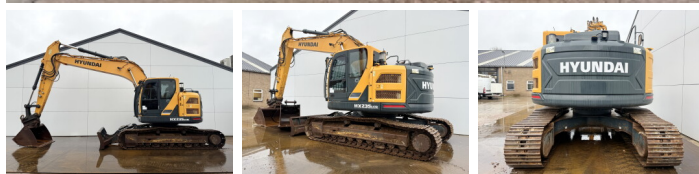

Hyundai

Hyundai HX235LCR

BOSS
MACHINERY

€ 64.500excl.

Annee de construction **2018**
Numero de reference **BM007228**
Heures **6.817**

Algemeen

Type HX235LCR
Emplacement Veldhoven, Netherlands
Certificaat CE + EPA

Description Available at Boss Machinery! This Hyundai HX235LCR Excavators from 2018 has an engine power of 129 kW and counts 6817 operational hours. The total weight of this Hyundai HX235LCR is 25500 kg and the dimensions are 9.75 x 2.99 x 3.10. Furthermore, this HX235LCR is equipped with Heated Seat, Attache rapide pour godet, Camera, Radio, Fonction hydraulique supplémentaire, Fonction de marteau, Graissage centralisé. The Hyundai Excavators also has a CE + EPA marking. Do you want more information or do you want to try the Hyundai HX235LCR at our yard? Please let us know.

Maten / Gewichten

Dimensions L*L*H 9.75 x 2.99 x 3.10
Poids 25500

Motor informatie

Moteur marque Cummins
Moteur type QSB6.7
Cylindres 6
Turbo
Puissance dans kW 129

Banden / Rupsen

Plate % 60
Sprocket % 60
Chain % 40
Largeur de la plaque 60 cm