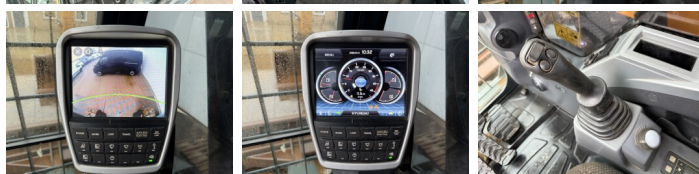

Description Available at Boss Machinery! This Hyundai HX235LCR Excavators from 2018 has an engine power of 129 kW and counts 6817 operational hours. The total weight of this Hyundai HX235LCR is 25500 kg and the dimensions are 9.75 x 2.99 x 3.10. Furthermore, this HX235LCR is equipped with Heated Seat, Attache rapide pour godet, Camera, Radio, Fonction hydraulique supplémentaire, Fonction de marteau, Graissage centralisé. The Hyundai Excavators also has a CE + EPA marking. Do you want more information or do you want to try the Hyundai HX235LCR at our yard? Please let us know.

Opties

Heated Seat

Attache rapide pour godet

Camera

Radio

Fonction hydraulique
supplémentaire

Fonction de marteau

Graissage centralisé