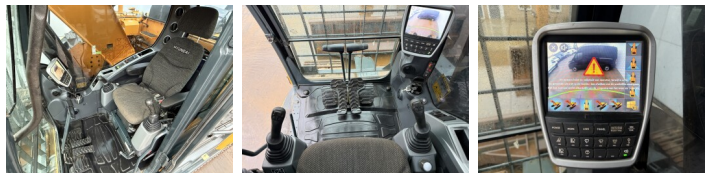

Hyundai

Hyundai HX235LCR

BOSS
MACHINERY

€ 64.500excl.

Annee de construction **2018**
Numero de reference **BM007228**
Heures **6.817**

Algemeen

Type HX235LCR
Emplacement Veldhoven, Netherlands
Certificaat CE + EPA

Description Available at Boss Machinery! This Hyundai HX235LCR Excavators from 2018 has an engine power of 129 kW and counts 6817 operational hours. The total weight of this Hyundai HX235LCR is 25500 kg and the dimensions are 9.75 x 2.99 x 3.10. Furthermore, this HX235LCR is equipped with Attache rapide pour godet, Camera, Radio, Heated Seat, Fonction hydraulique supplémentaire, Fonction de marteau, Graissage centralisé. The Hyundai Excavators also has a CE + EPA marking. Do you want more information or do you want to try the Hyundai HX235LCR at our yard? Please let us know.

Maten / Gewichten

Dimensions L*L*H 9.75 x 2.99 x 3.10
Poids 25500

Motor informatie

Moteur marque Cummins
Moteur type QSB6.7
Cylindres 6
Turbo
Puissance dans kW 129

Banden / Rupsen

Sprocket % 60
Chain % 40
Plate % 60
Largeur de la plaque 60 cm