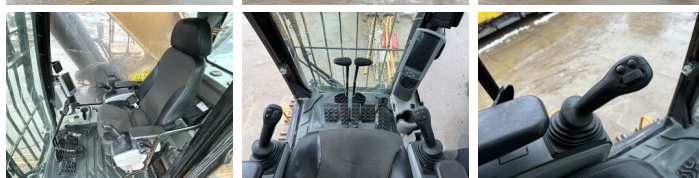

Caterpillar

Caterpillar 374FL

€ 119.000excl.

Annee de construction **2016**
Numero de reference **BM007197**
Heures **13.090**

Algemeen

Type **374FL**
Emplacement **Veldhoven, Netherlands**
Dutch vehicle
Certificaat **CE + EPA**

Description

Available at Boss Machinery! This Caterpillar 374FL Excavators from 2016 has an engine power of 362 kW and counts 13090 operational hours. Always worked in The Netherlands. The total weight of this Caterpillar 374FL is 73100 kg and the dimensions are 13.25 x 4.07 x 4.46. Furthermore, this 374FL is equipped with Radio, Camera, Fonction hydraulique supplémentaire, Fonction de marteau, Graissage centralisé. The Caterpillar Excavators also has a CE + EPA marking. Do you want more information or do you want to try the Caterpillar 374FL at our yard? Please let us know.

Maten / Gewichten

Poids **73100**
Dimensions L*L*H **13.25 x 4.07 x 4.46**

Motor informatie

Moteur marque **Caterpillar**
Moteur type **C15**
Cylindres **6**
Turbo
Puissance dans kW **362**

Banden / Rupsen

Sprocket % **80**
Chain % **80**
Plate % **80**
Largeur de la plaque **65 cm**

BOSS

MACHINERY