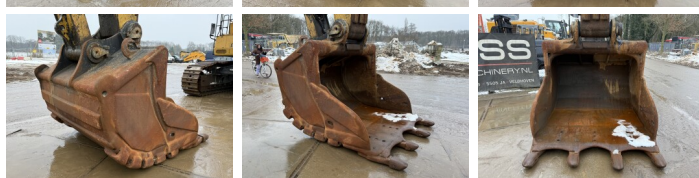

Description

Available at Boss Machinery! This Caterpillar 374FL Excavators from 2016 has an engine power of 362 kW and counts 13090 operational hours. Always worked in The Netherlands. The total weight of this Caterpillar 374FL is 73100 kg and the dimensions are 13.25 x 4.07 x 4.46. Furthermore, this 374FL is equipped with Radio, Camera, Fonction hydraulique supplémentaire, Fonction de marteau, Graissage centralisé. The Caterpillar Excavators also has a CE + EPA marking. Do you want more information or do you want to try the Caterpillar 374FL at our yard? Please let us know.

Sprocket % **80**
Chain % **80**
Plate % **80**
Largeur de la plaque **65 cm**

BOSS

MACHINERY

Opties

Radio

Camera

Fonction hydraulique
supplémentaire

Fonction de marteau