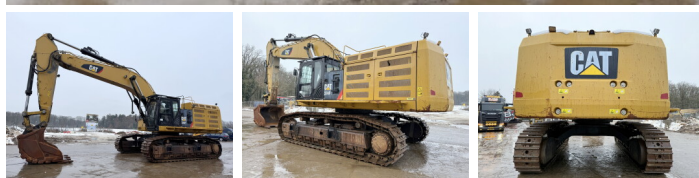

Caterpillar

Caterpillar 374FL

€ 119.000excl.

Annee de construction **2016**
Numero de reference **BM007197**
Heures **13.090**

Algemeen

Type **374FL**
Emplacement **Veldhoven, Netherlands**
Dutch vehicle
Certificaat **CE + EPA**

Description

Available at Boss Machinery! This Caterpillar 374FL Excavators from 2016 has an engine power of 362 kW and counts 13090 operational hours. Always worked in The Netherlands. The total weight of this Caterpillar 374FL is 73100 kg and the dimensions are 13.25 x 4.07 x 4.46. Furthermore, this 374FL is equipped with Radio, Camera, Fonction hydraulique supplémentaire, Fonction de marteau, Graissage centralisé. The Caterpillar Excavators also has a CE + EPA marking. Do you want more information or do you want to try the Caterpillar 374FL at our yard? Please let us know.

Maten / Gewichten

Poids **73100**
Dimensions L*L*H **13.25 x 4.07 x 4.46**

Motor informatie

Moteur marque **Caterpillar**
Moteur type **C15**
Cylindres **6**
Turbo
Puissance dans kW **362**

Banden / Rupsen

Sprocket % **80**
Chain % **80**
Plate % **80**
Largeur de la plaque **65 cm**

BOSS

MACHINERY

Opties

Radio

Camera

Fonction hydraulique
supplémentaire

Fonction de marteau