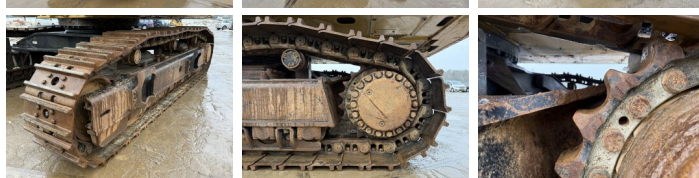

Description

Available at Boss Machinery! This Caterpillar 374FL Excavators from 2016 has an engine power of 362 kW and counts 13090 operational hours. Always worked in The Netherlands. The total weight of this Caterpillar 374FL is 73100 kg and the dimensions are 13.25 x 4.07 x 4.46. Furthermore, this 374FL is equipped with Radio, Camera, Fonction hydraulique supplémentaire, Fonction de marteau, Graissage centralisé. The Caterpillar Excavators also has a CE + EPA marking. Do you want more information or do you want to try the Caterpillar 374FL at our yard? Please let us know.

Sprocket % **80**
Chain % **80**
Plate % **80**
Largeur de la plaque **65 cm**

BOSS

MACHINERY

Opties

Radio

Camera

Fonction hydraulique
supplémentaire

Fonction de marteau