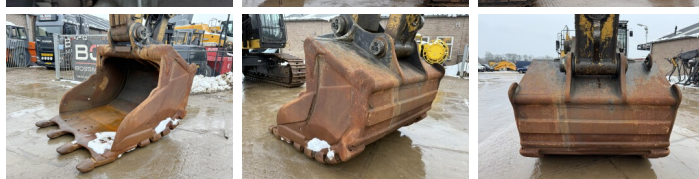

Description

Available at Boss Machinery! This Caterpillar 374FL Excavators from 2016 has an engine power of 362 kW and counts 13090 operational hours. Always worked in The Netherlands. The total weight of this Caterpillar 374FL is 73100 kg and the dimensions are 13.25 x 4.07 x 4.46. Furthermore, this 374FL is equipped with Radio, Camera, Fonction hydraulique supplémentaire, Fonction de marteau, Graissage centralisé. The Caterpillar Excavators also has a CE + EPA marking. Do you want more information or do you want to try the Caterpillar 374FL at our yard? Please let us know.

Sprocket % **80**
Chain % **80**
Plate % **80**
Largeur de la plaque **65 cm**

BOSS

MACHINERY

Opties

Radio

Camera

Fonction hydraulique
supplémentaire

Fonction de marteau