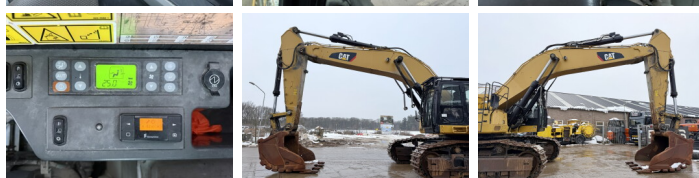

Caterpillar

Caterpillar 374FL

€ 119.000excl.

Annee de construction **2016**
Numero de reference **BM007197**
Heures **13.090**

Algemeen

Type **374FL**
Emplacement **Veldhoven, Netherlands**
Dutch vehicle
Certificaat **CE + EPA**

Description

Available at Boss Machinery! This Caterpillar 374FL Excavators from 2016 has an engine power of 362 kW and counts 13090 operational hours. Always worked in The Netherlands. The total weight of this Caterpillar 374FL is 73100 kg and the dimensions are 13.25 x 4.07 x 4.46. Furthermore, this 374FL is equipped with Radio, Camera, Fonction hydraulique supplémentaire, Fonction de marteau, Graissage centralisé. The Caterpillar Excavators also has a CE + EPA marking. Do you want more information or do you want to try the Caterpillar 374FL at our yard? Please let us know.

Maten / Gewichten

Poids **73100**
Dimensions L*L*H **13.25 x 4.07 x 4.46**

Motor informatie

Moteur marque **Caterpillar**
Moteur type **C15**
Cylindres **6**
Turbo
Puissance dans kW **362**

Banden / Rupsen

Sprocket % **80**
Chain % **80**
Plate % **80**
Largeur de la plaque **65 cm**

BOSS

MACHINERY

Opties

Radio

Camera

Fonction hydraulique
supplémentaire

Fonction de marteau