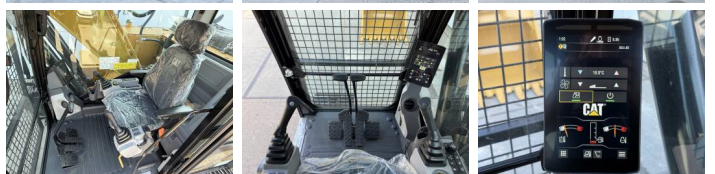

Caterpillar

Caterpillar 323D3

BOSS
MACHINERY

€ 88.500excl.

Annee de construction **2026**
Numero de reference **BM006735**
Heures **5**

Algemeen

Type 323D3
Emplacement Veldhoven, Netherlands
Description Available at Boss Machinery! This Caterpillar 323D3 Excavators from 2026 has an engine power of 113 kW and counts 5 operational hours. The total weight of this Caterpillar 323D3 is 22600 kg and the dimensions are 9.70 x 3.00 x 3.30. Furthermore, this 323D3 is equipped with climatiseur, Radio, Bluetooth, Fonction hydraulique supplémentaire, Fonction de marteau. Do you want more information or do you want to try the Caterpillar 323D3 at our yard? Please let us know.

Maten / Gewichten

Dimensions L*L*H 9.70 x 3.00 x 3.30
Poids 22600

Motor informatie

Moteur marque Caterpillar
Moteur type C7.1
Turbo
Puissance dans kW 113

Banden / Rupsen

Plate % 100
Sprocket % 100
Chain % 100
Largeur de la plaque 60 cm

Opties

climatiseur
Radio
Bluetooth