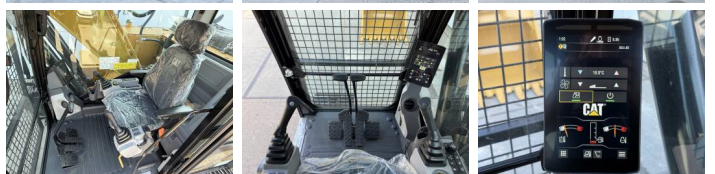

Caterpillar

Caterpillar 323D3

BOSS
MACHINERY

€ 88.500excl.

Annee de construction **2026**
Numero de reference **BM006735**
Heures **5**

Algemeen

Type 323D3
Emplacement Veldhoven, Netherlands
Description Available at Boss Machinery! This Caterpillar 323D3 Excavators from 2026 has an engine power of 113 kW and counts 5 operational hours. The total weight of this Caterpillar 323D3 is 22600 kg and the dimensions are 9.70 x 3.00 x 3.30. Furthermore, this 323D3 is equipped with Radio, Bluetooth, climatiseur, Fonction hydraulique supplémentaire, Fonction de marteau. Do you want more information or do you want to try the Caterpillar 323D3 at our yard? Please let us know.

Opties

Radio
Bluetooth
climatiseur

Fonction hydraulique
supplémentaire
Fonction de marteau