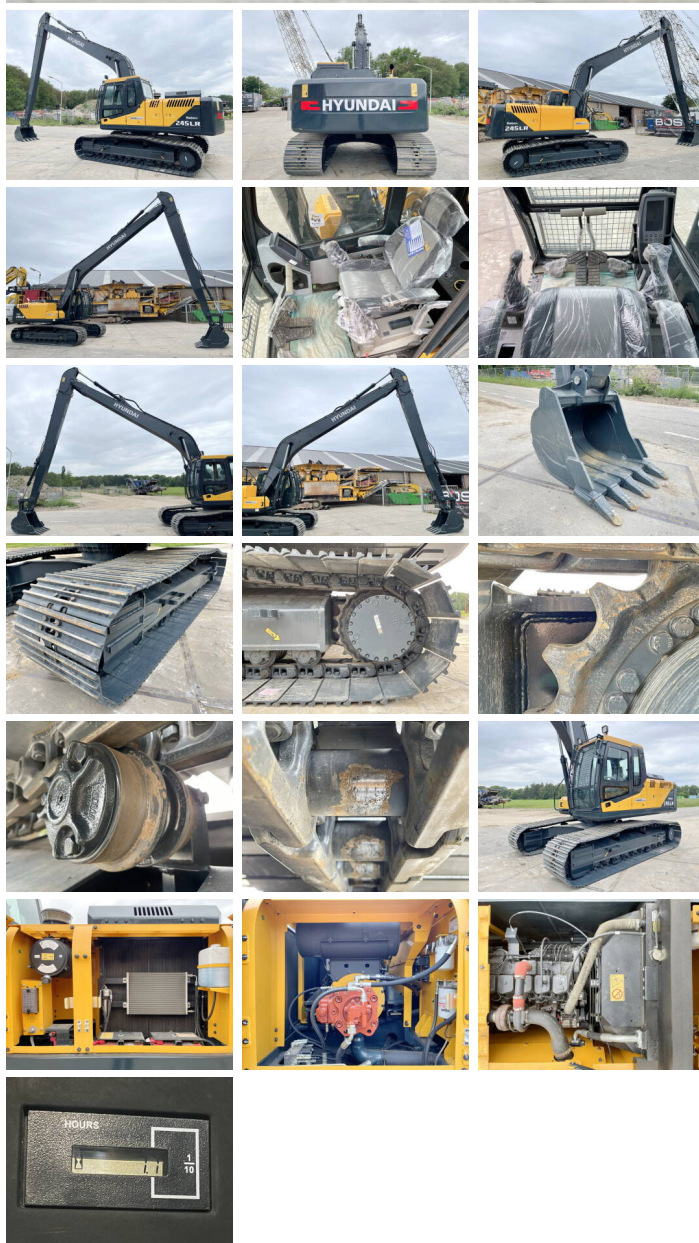

Certificaat NOT FOR SALE IN EU / NO CE MARK

Description Available at Boss Machinery! This Hyundai R245LR *Original Factory longreach* Excavators from 2026 has an engine power of 104 kW and counts 5 operational hours. The total weight of this Hyundai R245LR *Original Factory longreach* is 24500 kg kg and the dimensions are 12.10 x 3.19 x 3.30. Furthermore, this R245LR *Original Factory longreach* is equipped with climatiseur, Bluetooth, Radio. The Hyundai Excavators also has a NOT FOR SALE IN EU / NO CE MARK marking. Do you want more information or do you want to try the Hyundai R245LR *Original Factory longreach* at our yard? Please let us know.

Maten / Gewichten

Poids 24500 kg
Dimensions L*L*H 12.10 x 3.19 x 3.30

Motor informatie

Moteur marque Cummins
Moteur type 6BT5.9C
Turbo
Puissance dans kW 104

Banden / Rupsen

Chain % 100
Plate % 100

BOSS

MACHINERY

Sprocket %	100
Largeur de la plaque	80 cm

Opties

climatiseur

Bluetooth

Radio